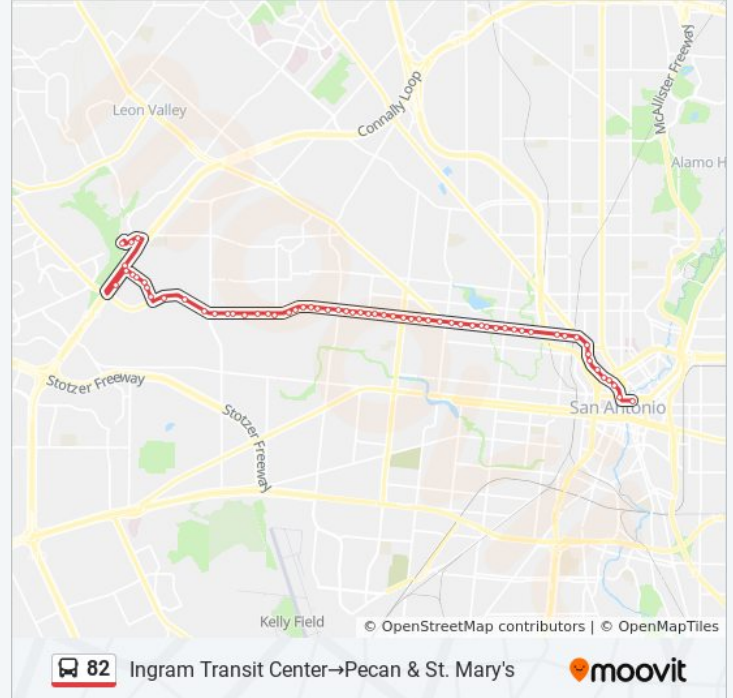

Culebra & Memorial

Culebra Opposite Camino Santa Maria

Culebra & N. San Ignacio

Culebra & N. San Felipe

Culebra & N. San Manuel

Culebra & Gen. McMullen

Culebra & N.W. 29th

Culebra & N.W. 28th

Culebra & N.W. 27th

Culebra & N.W. 26th

Culebra & 23rd

Culebra & Neff

Culebra & 19th

Culebra & N.W. 18th

Culebra & N. Hamilton

Culebra & N. Elmendorf

Culebra & N. Zarzamora

Culebra & N. Calaveras

Culebra & N. Navidad

Culebra & N. Sabinas

Culebra & N. Brazos

Culebra & N. Colorado

Culebra Between N San Marcos & N Comal

Five Points Transfer Area - Southbound

Direction: St. Mary's Between Convent & Mart→Ingram Transit Center

62 stops

[VIEW LINE SCHEDULE](#)

St. Mary's Between Convent & Mart

Martin & Soledad

Martin & N. Flores

N. Flores & Galitzen

N. Flores & Quincy