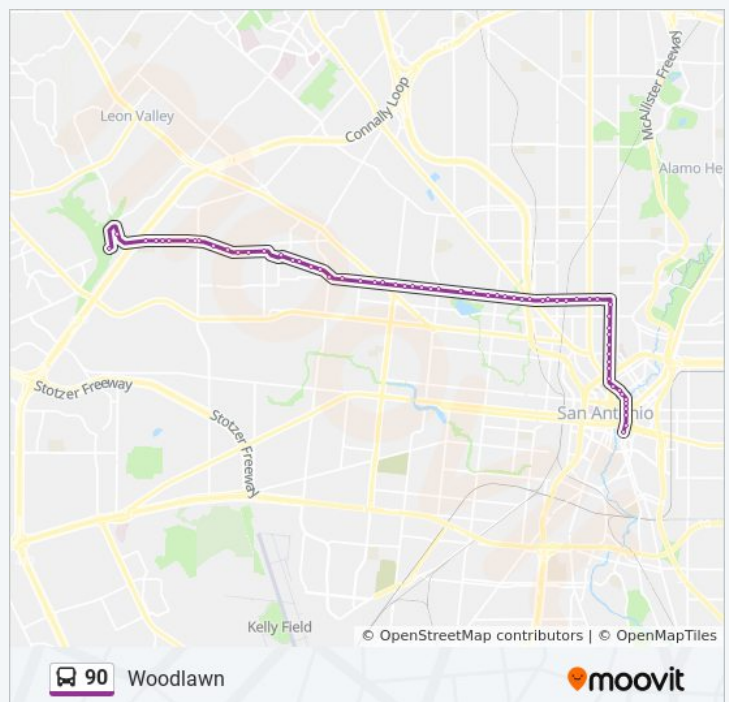

Navarro & N. St. Mary's

St. Mary's & Pecan

Direction: Navarro Opposite Villita→Ingram Transit Center

64 stops

[VIEW LINE SCHEDULE](#)

Navarro Opposite Villita

Navarro & Commerce

Navarro & Houston

Main & Lexington

Main & Cypress

Main & Evergreen

Main & Myrtle

Main Between Locust & Dewey

Main & Ashby

Main & Craig Place

Woodlawn & Belknap

Woodlawn & San Pedro

Woodlawn & N. Flores

Woodlawn & Mpr

Woodlawn & Blanco

Woodlawn & Grant

90 bus Time Schedule

Navarro Opposite Villita→Ingram Transit Center
Route Timetable:

Sunday	5:55 AM - 9:47 PM
Monday	6:00 AM - 9:45 PM
Tuesday	6:00 AM - 9:45 PM
Wednesday	6:00 AM - 9:45 PM
Thursday	6:00 AM - 9:45 PM
Friday	6:00 AM - 9:45 PM
Saturday	5:55 AM - 9:47 PM

90 bus Info

Direction: Navarro Opposite Villita→Ingram Transit Center

Stops: 64

Trip Duration: 47 min

Line Summary:

Woodlawn & Michigan

Woodlawn & Ih-10 W. Access Rd.

Woodlawn Opposite Sabinas