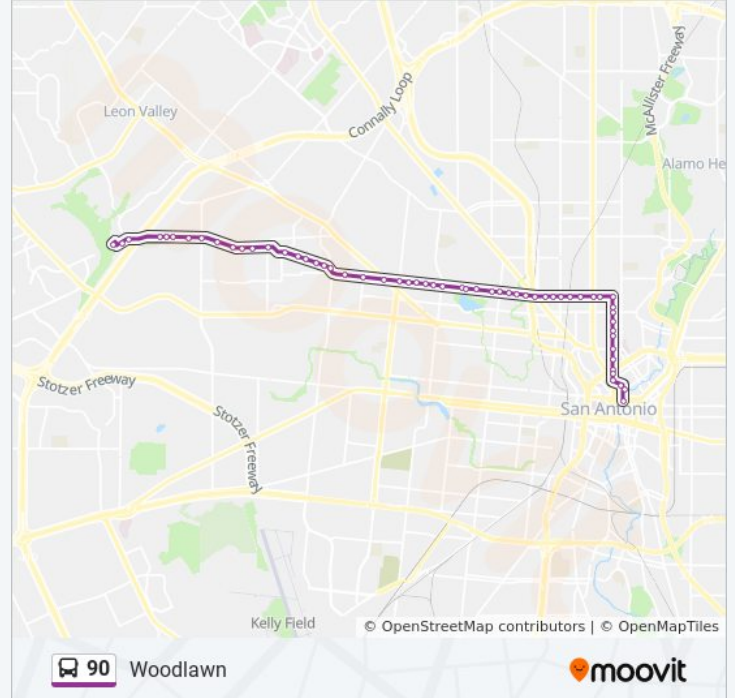

Woodlawn & Mpr

Woodlawn & N. Flores

Woodlawn & San Pedro

Woodlawn & Belknap

Woodlawn & Main

Main In Front Of French Place Apts.

Main & Ashby

Main & Dewey

Main & Myrtle

Main & Park

Main & Cypress

Main & Maple

Main & Elmira

Main & Quincy

Main & San Pedro

Navarro & Augusta

Navarro & N. St. Mary's

St. Mary's & Pecan

Direction: Navarro Opposite Villita→Ingram Transit Center

64 stops

[VIEW LINE SCHEDULE](#)

Navarro Opposite Villita

Navarro & Commerce

Navarro & Houston

90 bus Info

Direction: Navarro Opposite Villita→Ingram Transit Center

Stops: 64

Trip Duration: 47 min

Line Summary:

Woodlawn & Michigan

Woodlawn & Ih-10 W. Access Rd.

Woodlawn Opposite Sabinas