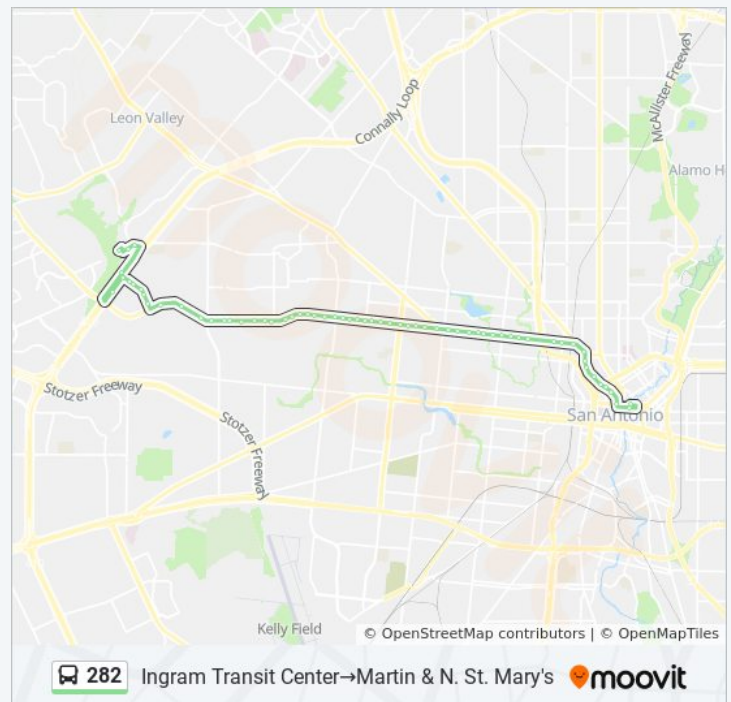

Direction: Ingram Transit Center→Martin & N. St. Mary's

63 stops

[VIEW LINE SCHEDULE](#)

Ingram Transit Center

Ingram Rd. In Front Of 6602

Ingram Rd. & Wurzbach

N.W. Loop 410 S. Access Rd. Between Ingram & Culebra

282 bus Time Schedule

Ingram Transit Center→Martin & N. St. Mary's Route
Timetable:

Sunday	10:35 PM - 11:35 PM
Monday	10:35 PM - 11:35 PM
Tuesday	10:35 PM - 11:35 PM
Wednesday	10:35 PM - 11:35 PM
Thursday	10:35 PM - 11:35 PM
Friday	10:35 PM - 11:35 PM
Saturday	10:35 PM - 11:35 PM

282 bus Info

Direction: Ingram Transit Center→Martin & N. St. Mary's

Stops: 63

Trip Duration: 34 min

Line Summary:

Culebra & Holy Cross

Culebra & Esmeralda (N.W. 36th)

Culebra & Tesla

Culebra & N.W. 34th

Culebra & Memorial

Culebra Opposite Camino Santa Maria

Culebra & N. San Ignacio

Culebra & N. San Felipe

Culebra & N. San Manuel

Culebra & Gen. McMullen

Culebra & N.W. 29th