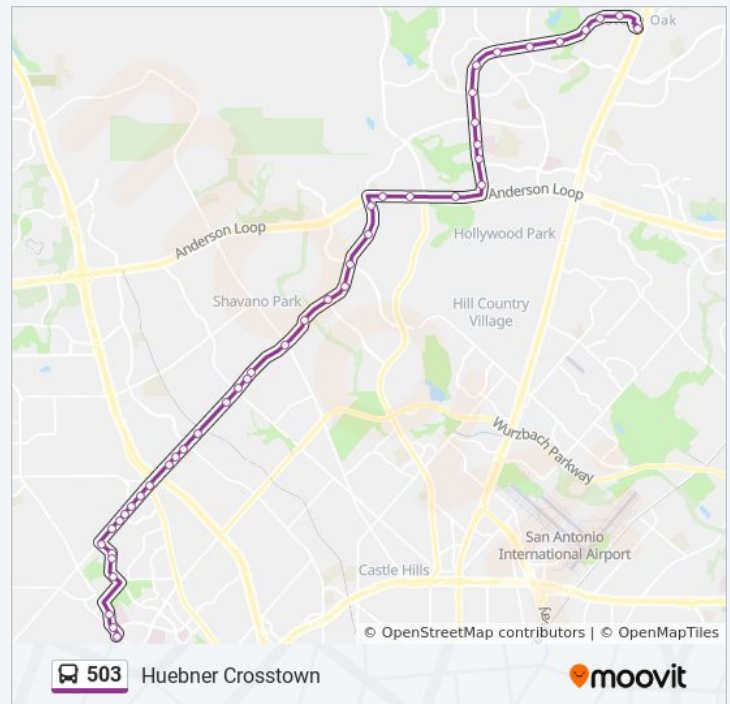

**Direction: Stone Oak Park & Ride → Stmc Transit Center**

44 stops

[VIEW LINE SCHEDULE](#)

- Stone Oak Park & Ride
- Stone Oak Pkwy at Entrance To Chase Ops Center
- Stone Oak Pkwy Opposite Kings Canyon

Huebner & Fredericksburg Rd.

Huebner In Front Of 10503

Huebner Between Reasearch & Usaa

Huebner Opposite Usaa Blvd

Saturday

5:30 AM - 11:30 PM

**503 bus Info**

**Direction:** Stone Oak Park & Ride→Stmc Transit Center

**Stops:** 44

**Trip Duration:** 42 min

**Line Summary:**

Huebner & Southwell

Huebner Btwn Southwell & Valley Green

Floyd Curl & Huebner

Floyd Curl & Spurs Lane

Floyd Curl Opposite Fawn Meadows