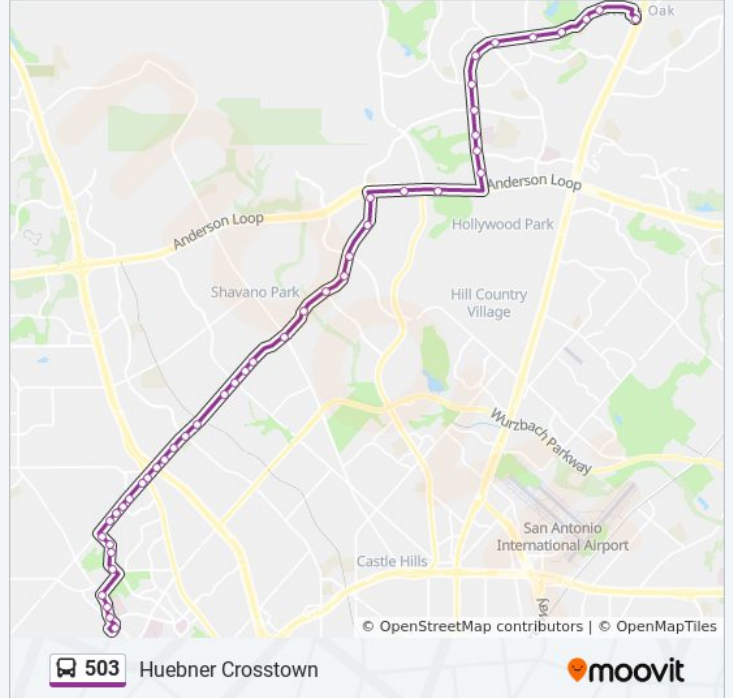

Use the Moovit App to find the closest 503 bus station near you and find out when is the next 503 bus arriving.

**Direction: Stmc Transit Center→Stone Oak Park & Ride**

44 stops

[VIEW LINE SCHEDULE](#)

- Stmc Transit Center
- Babcock Opposite Lamb Rd.
- Babcock Opposite Roanoke Run
- Babcock & Hamilton-Wolfe
- Floyd Curl Btwn Hamilton-Wolfe & Fawn Meadows
- Floyd Curl & Fawn Meadows
- Floyd Curl Opposite Spurs Lane
- Floyd Curl & Huebner
- Huebner Btwn Valley Green & Golden Quail
- Huebner & Golden Quail
- Huebner & Usaa Blvd
- Huebner Between Usaa & Research
- Huebner Opposite 10503
- Huebner & Fredericksburg Rd.
- Huebner & Ih-10 W
- Huebner & Expo
- Huebner Far Side Of Gables Apts.
- Huebner & Vance Jackson
- Huebner & Moonlight
- Huebner Opposite Texas Elm

**503 bus Info**

**Direction:** Stmc Transit Center→Stone Oak Park & Ride

**Stops:** 44

**Trip Duration:** 40 min

**Line Summary:**

- Huebner & Lockhill Selma
- Huebner & Hunters Trail
- Huebner & Hunters Rock
- Huebner In Front Of 14602
- Huebner & Emerald Hill
- Huebner & Churchill Estates Blvd.
- Huebner Opposite Huebner Park
- Huebner & Bitters
- Huebner & Deer Crest
- Huebner & Loop 1604
- Eastbound Loop 1604 at 2nd Entrance
- 1604 E Access Rd. Far-Side Of Blanc
- Stone Oak Parkway & Tuscany Stone
- Stone Oak Pkwy Btwn. Sonterra & Oak Centre
- Stone Oak Parkway at Madison Oak
- Stone Oak Parkway & Huebner
- Stone Oak Parkway & Knights Cross Dr.
- Stone Oak Parkway Opposite Arrow Hill
- Stone Oak Parkway & Hardy Oak Blvd
- Stone Oak Parkway & Evans Rd
- Stone Oak Between Tynedale Trace & Andrews Garden
- Stone Oak Pkwy Opposite Estate Hill
- Stone Oak Pkwy & Kings Canyon
- Stone Oak Park & Ride

**Direction: Stone Oak Park & Ride → Stmc Transit Center**

44 stops

[VIEW LINE SCHEDULE](#)

- Stone Oak Park & Ride
- Stone Oak Pkwy at Entrance To Chase Ops Center
- Stone Oak Pkwy Opposite Kings Canyon