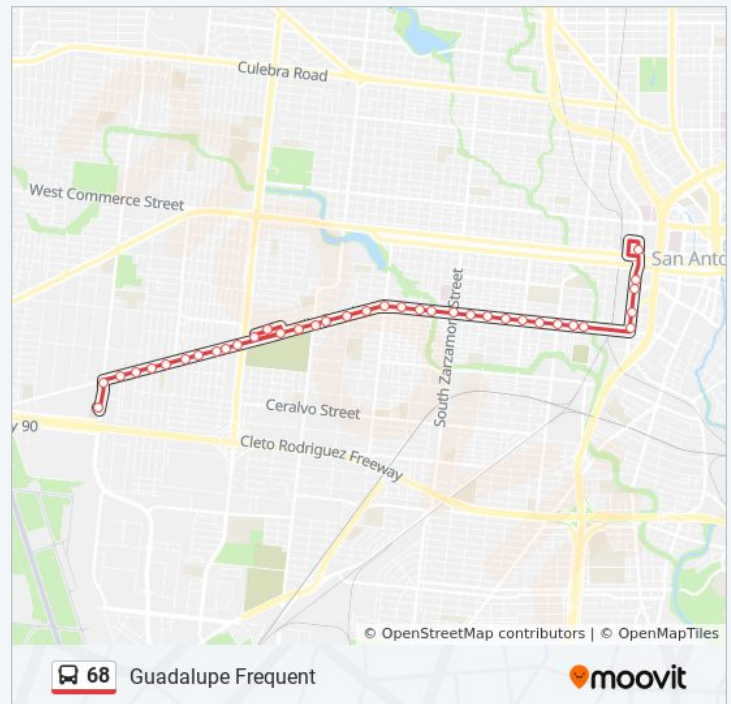

Guadalupe & Trinity

Guadalupe & San Jacinto

Guadalupe & Brazos

Guadalupe & Colorado

Guadalupe Opposite Richter

S. Frio & Guadalupe

S. Frio & San Fernando

Wednesday

5:35 AM - 9:50 PM

Thursday

5:35 AM - 9:50 PM

Friday

5:35 AM - 9:50 PM

Saturday

5:38 AM - 9:36 PM

**68 bus Info**

**Direction:** S.W.36th at Univ. Health Clin-  
S.W.→Centro Plaza - SE Corner

**Stops:** 37

**Trip Duration:** 25 min

**Line Summary:**

S. Frio & Cesar Chavez Blvd

S. Frio In Front Of Utsa Downtown C

Centro Plaza - SE Corner