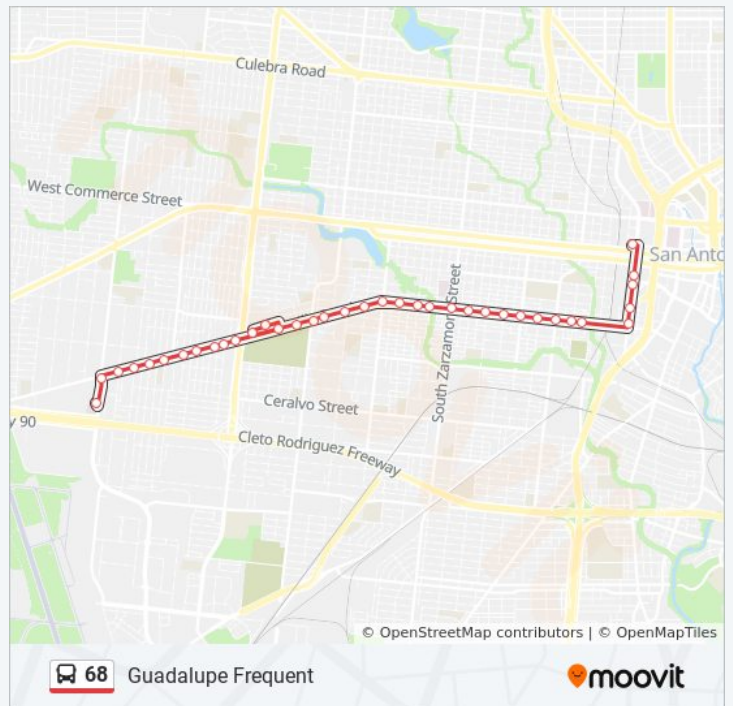

Guadalupe & San Jacinto

Guadalupe & Brazos

Guadalupe & Colorado

Guadalupe Opposite Richter

S. Frio & Guadalupe

S. Frio & San Fernando

S. Frio & Cesar Chavez Blvd

S. Frio In Front Of Utsa Downtown C

Centro Plaza - Mid Block South

**Direction: S.W.36th at Univ. Health Clin-S.W.→Centro Plaza - SE Corner**

37 stops

[VIEW LINE SCHEDULE](#)

S.W.36th at Univ. Health Clin-S.W.