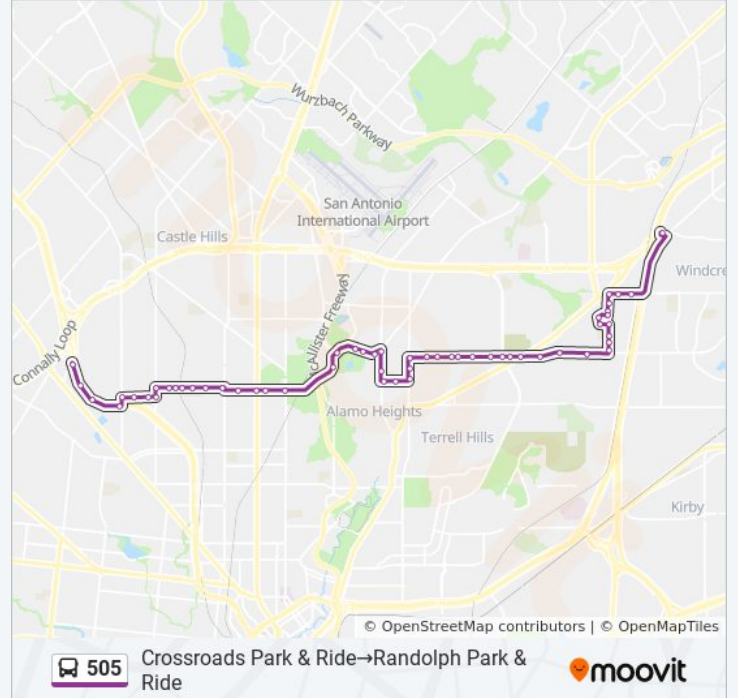

Basse & Mccullough

Basse Opposite Whole Foods - Quarry

Basse Opposite Jones Maltsberger

Basse & Longsford

Basse Opposite Peter Baque

Basse & Nacogdoches

Basse & Broadway (Nacogdoches)

Broadway & Basse Rd.

Broadway Opposite E. Fair Oaks Pl.

Castano & Broadway

Castano Opposite Vanderhoeven

N. New Braunfels Opposite Halcyon

N. New Braunfels Opposite Elmview

Eisenhauer & Kenilworth

Eisenhauer & Chevy Chase

Eisenhauer Opposite Haskin

Eisenhauer & N Vandiver Rd

Eisenhauer Betw. Rainbow/H.Wurzbach

Eisenhauer & Harry Wurzbach

Eisenhauer Bet Harry Wurzbach & Aus

Eisenhauer & Austin Hwy.

Eisehhauer & Corine

Eisenhauer In Front Of 3900

Eisenhauer & Kingston

Dell Oak & Hialeah

Dell Oak & Goodhue

Dell Oak & Artemis

Dell Oak & Lanark

Lanark Opposite 438

Ashland & Amador

Hartline & Ashland

Hartline Bet. Lakeshore & Serna P

Hartline & Bobby Lou