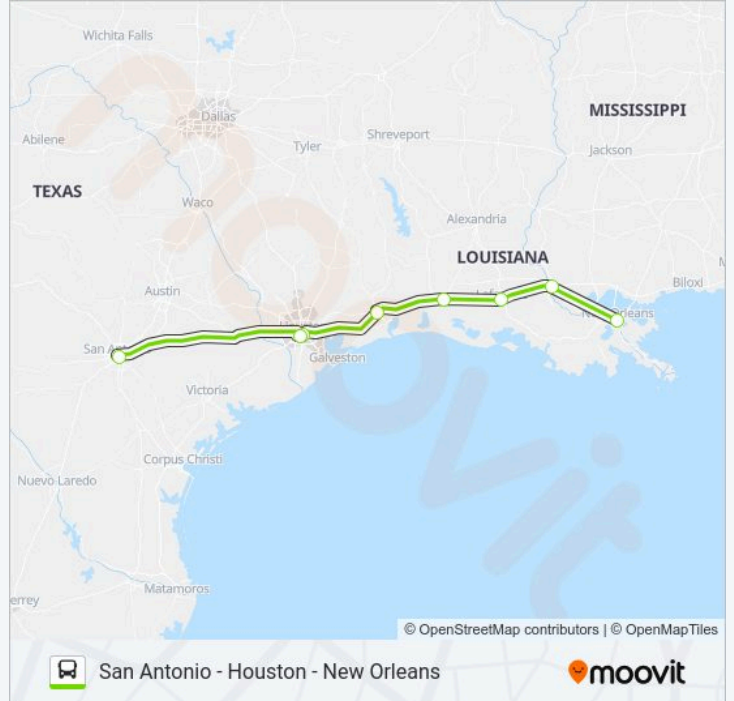

Use the Moovit App to find the closest FLIXBUS 2212 bus station near you and find out when is the next FLIXBUS 2212 bus arriving.

**Direction: San Antonio Bus Station→New Orleans Bus Station**

8 stops

[VIEW LINE SCHEDULE](#)

San Antonio Bus Station

Houston Uptown/Upper Kirby

Downtown Houston (Gray St.)

Beaumont

Lake Charles/Iowa

Lafayette (Lousiana)

Baton Rouge Bus Station

New Orleans Bus Station

**FLIXBUS 2212 bus Time Schedule**

San Antonio Bus Station→New Orleans Bus Station  
Route Timetable:

Monday	12:00 PM
Tuesday	12:00 PM
Wednesday	12:00 PM
Thursday	12:00 PM
Friday	12:00 PM
Saturday	12:00 PM
Sunday	12:00 PM

**FLIXBUS 2212 bus Info**

**Direction:** San Antonio Bus Station→New Orleans Bus Station

**Stops:** 8

**Trip Duration:** 620 min

**Line Summary:**

**Direction: New Orleans Bus Station → San Antonio Bus Station**