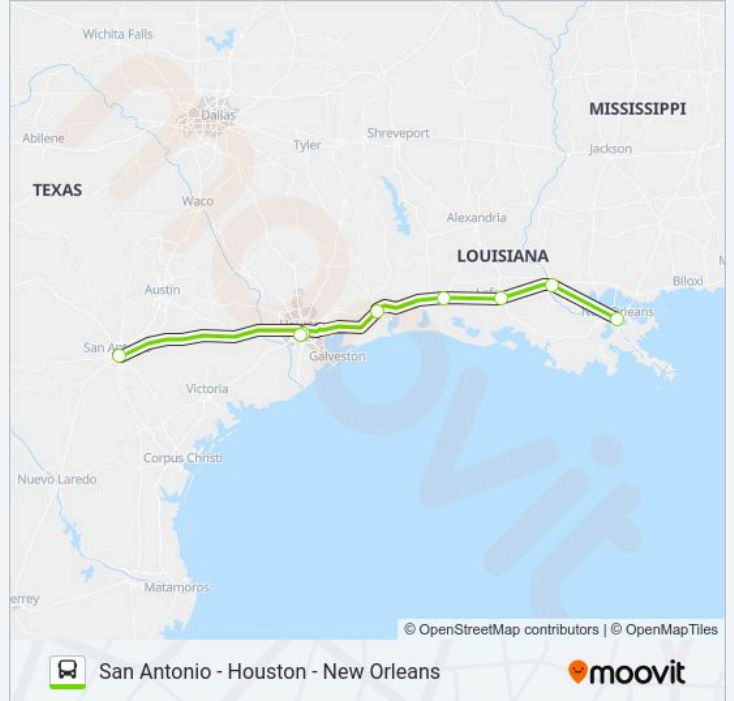

8 stops

[VIEW LINE SCHEDULE](#)

New Orleans Bus Station

Baton Rouge Bus Station

Lafayette (Louisiana)

Lake Charles/Iowa

Beaumont

Downtown Houston (Gray St.)

Houston Uptown/Upper Kirby

San Antonio Bus Station

**FLIXBUS 2212 bus Time Schedule**

New Orleans Bus Station → San Antonio Bus Station  
Route Timetable:

Monday	2:40 PM
Tuesday	2:40 PM
Wednesday	2:40 PM
Thursday	2:40 PM
Friday	2:40 PM
Saturday	2:40 PM
Sunday	2:40 PM

**FLIXBUS 2212 bus Info**

**Direction:** New Orleans Bus Station → San Antonio Bus Station

**Stops:** 8

**Trip Duration:** 620 min

**Line Summary:**

FLIXBUS 2212 bus time schedules and route maps are available in an offline PDF at [moovitapp.com](https://moovitapp.com). Use the Moovit App to see live bus times, train schedule or subway schedule, and step-by-step directions for all public transit in San Antonio.