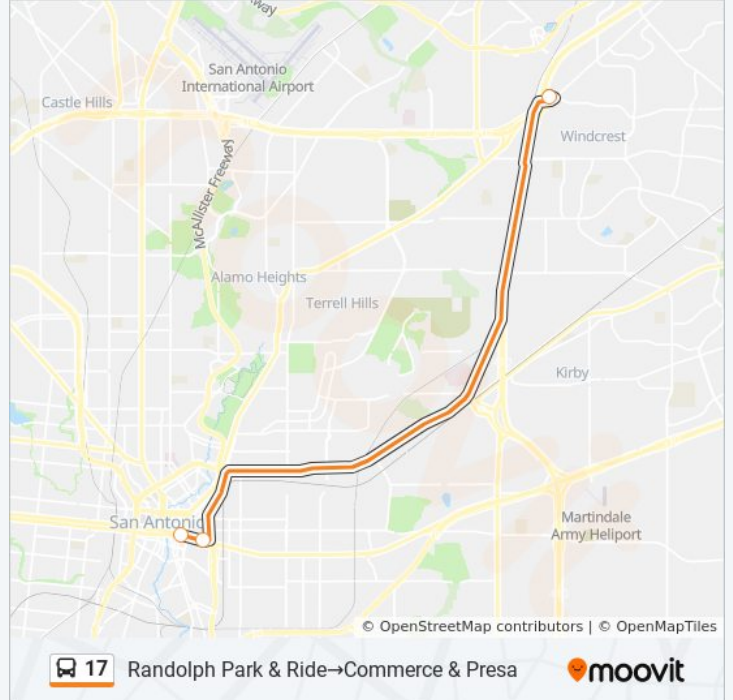

Direction: Centro Plaza - Mid Block East (Stop D)→Randolph Park & Ride

10 stops

[VIEW LINE SCHEDULE](#)

- Centro Plaza - Mid Block East (Stop D)
- Buena Vista & Pecos
- Dolorosa Between San Saba & Santa Rosa
- Dolorosa Opposite Laredo
- Dolorosa & S. Main
- Market & S. St. Mary's
- Market & Presa
- Market & Alamo - 150 Ft. West
- Market/ Front Of Convention Center
- Randolph Park & Ride

17 bus Info

Direction: Centro Plaza - Mid Block East (Stop D)→Randolph Park & Ride

Stops: 10

Trip Duration: 25 min

Line Summary:

Direction: Randolph Park & Ride→Commerce & Presa

3 stops

[VIEW LINE SCHEDULE](#)

Randolph Park & Ride

Commerce & Bowie

Commerce & Presa

17 bus Time Schedule

Randolph Park & Ride→Commerce & Presa Route
Timetable:

Sunday	5:25 AM - 9:25 PM
Monday	4:25 AM - 9:25 PM
Tuesday	4:25 AM - 9:25 PM
Wednesday	4:25 AM - 9:25 PM
Thursday	4:25 AM - 9:25 PM
Friday	4:25 AM - 9:25 PM
Saturday	5:25 AM - 9:25 PM

17 bus Info

Direction: Randolph Park & Ride→Commerce & Presa

Stops: 3

Trip Duration: 14 min

Line Summary:

17 bus time schedules and route maps are available in an offline PDF at moovitapp.com. Use the [Moovit App](#) to see live bus times, train schedule or subway schedule, and step-by-step directions for all public transit in San Antonio.