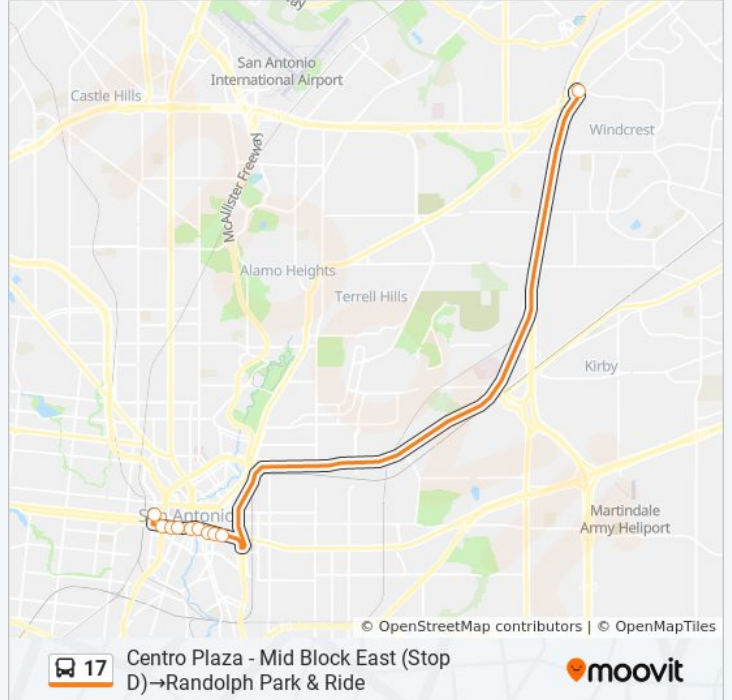

Centro Plaza - Mid Block East (Stop D)→Randolph Park & Ride

[Get The App](#)

The 17 bus line (Centro Plaza - Mid Block East (Stop D)→Randolph Park & Ride) has 2 routes. For regular weekdays, their operation hours are:

Direction: Centro Plaza - Mid Block East (Stop D)→Randolph Park & Ride

10 stops

[VIEW LINE SCHEDULE](#)

- Centro Plaza - Mid Block East (Stop D)
- Buena Vista & Pecos
- Dolorosa Between San Saba & Santa Rosa
- Dolorosa Opposite Laredo
- Dolorosa & S. Main
- Market & S. St. Mary's
- Market & Presa
- Market & Alamo - 150 Ft. West
- Market/ Front Of Convention Center
- Randolph Park & Ride

17 bus Time Schedule

Centro Plaza - Mid Block East (Stop D)→Randolph Park & Ride Route Timetable:

Sunday	5:36 AM - 9:35 PM
Monday	5:36 AM - 9:35 PM
Tuesday	5:36 AM - 9:35 PM
Wednesday	5:36 AM - 9:35 PM
Thursday	5:36 AM - 9:35 PM
Friday	5:36 AM - 9:35 PM
Saturday	5:36 AM - 9:35 PM

17 bus Info

Direction: Centro Plaza - Mid Block East (Stop D)→Randolph Park & Ride

Stops: 10

Trip Duration: 25 min

Line Summary:

Direction: Randolph Park & Ride→Commerce & Presa

3 stops

[VIEW LINE SCHEDULE](#)