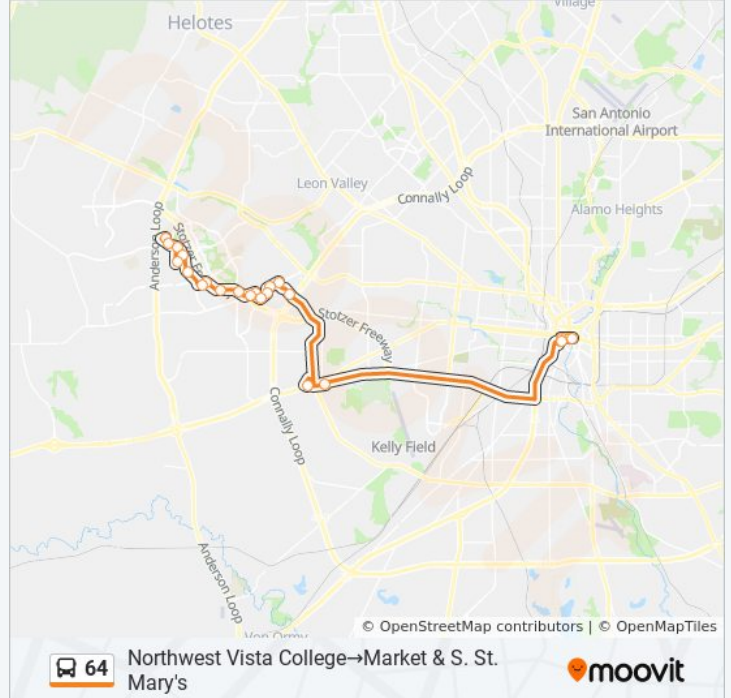

**64 bus Info**

**Direction:** Northwest Vista College→Market & S. St. Mary's

**Stops:** 21

**Trip Duration:** 56 min

**Line Summary:**

Kel-Lac Transit Center

Dolorosa & S. Main

Market & S. St. Mary's