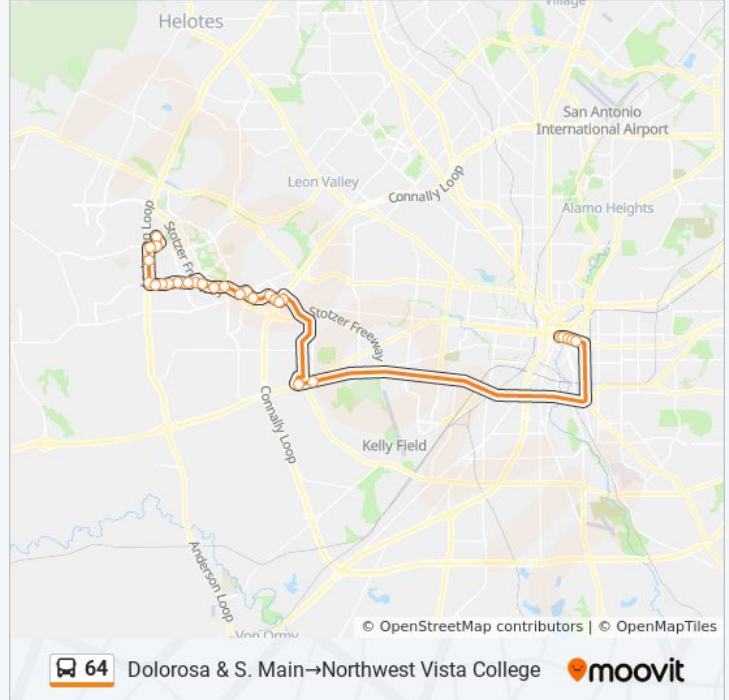

Use the Moovit App to find the closest 64 bus station near you and find out when is the next 64 bus arriving.

**Direction: Dolorosa & S. Main→Northwest Vista College**

29 stops

[VIEW LINE SCHEDULE](#)

- Dolorosa & S. Main
- Market & S. St. Mary's
- Market & Presa
- Market & Alamo - 150 Ft. West
- Market/ Front Of Convention Center
- Hwy. 90w Access Rd. & Pinn Rd.
- Kel-Lac Transit Center
- L410 N. Access & Ent.To SW Research
- Loop 410 S. Acc. Past Walmart Gas
- Richland Hills & L410s Access Rd.
- Richland Hills Opp De La Cruz Place
- Richland Hills & Edenbridge
- Richland Hills & Ingram
- Potranco & Richland Hills
- Potranco & Hwy. 151 Access Rd.
- Hwy. 151 W. Access Rd. & Hunt Lane
- Hwy 151 Access Rd Btwn Hunt Ln & Rogers Rd
- Hwy. 151 W Access Rd. & Military Dr
- Military Dr & Hwy 151 E Access Rd

**64 bus Info**

**Direction:** Dolorosa & S. Main→Northwest Vista College

**Stops:** 29

**Trip Duration:** 66 min

**Line Summary:**

Military Dr. W. & Ellison Dr.

Military Opposite Seascape

Military Outside Of Seaworld Park & Ride

Military at Employee Ent. To Sea.

Military & Rousseau

Northbound Loop 1604 & Military

Northbound Loop 1604 & Reed

Wiseman & Loop 1604

Wiseman Blvd. Opposite 4611

Northwest Vista College

**Direction: Kel-Lac Transit Center→Dolorosa & S. Main**

**64 bus Info**

**Direction:** Kel-Lac Transit Center→Dolorosa & S. Main

**Stops:** 2

**Trip Duration:** 19 min

**Line Summary:**

**Direction: Northwest Vista College → Dolorosa & S. Main**

20 stops

[VIEW LINE SCHEDULE](#)