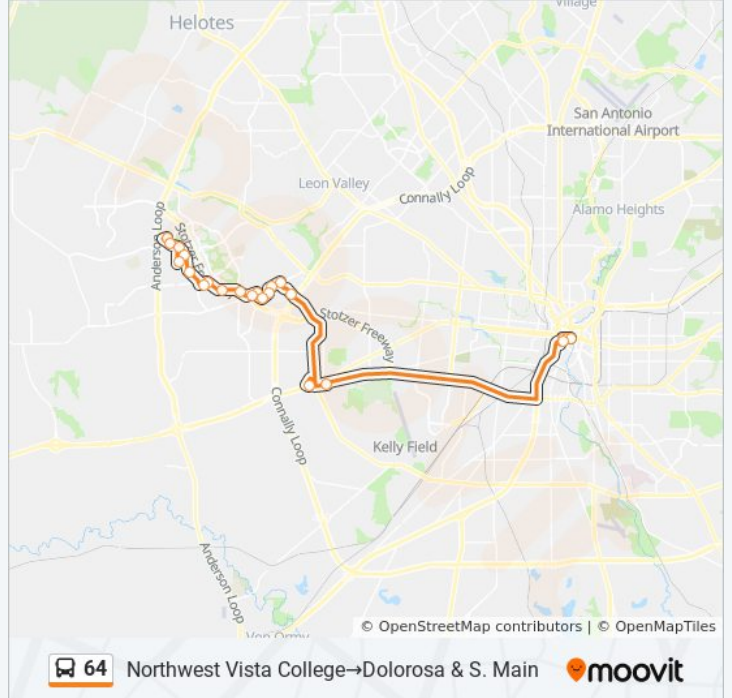

- Northwest Vista College
- Ellison Dr. & Wiseman Blvd.
- Ellison Dr. Opp. Westover Link
- Ellison Dr. & Westover Hills
- Sea World Of Texas Main Entrance
- Ellison Opp. Vale Middle School
- Military & Dugas
- Military Dr & Hwy. 151 E. Access Rd
- Hwy. 151 E. Access Rd. & Classic
- Hwy. 151 W. Access Rd. & Hunt Lane
- Potranco & Tx 151 W. Access Rd.
- Potranco & Richland Hills
- Ingram & Richland Hills
- Ingram & Midhurst
- Potranco In Front Of 8330
- Potranco & Military
- Military & Entrance To Walmart
- Loop 410 South Access Rd & Sh 151

**64 bus Time Schedule**

Northwest Vista College → Dolorosa & S. Main Route  
Timetable:

Sunday	7:21 AM - 8:22 PM
Monday	6:15 AM - 7:55 PM
Tuesday	6:15 AM - 7:55 PM
Wednesday	6:15 AM - 7:55 PM
Thursday	6:15 AM - 7:55 PM
Friday	6:15 AM - 7:55 PM
Saturday	6:21 AM - 8:24 PM

**64 bus Info**

**Direction:** Northwest Vista College → Dolorosa & S. Main

**Stops:** 20

**Trip Duration:** 57 min

**Line Summary:**

Kel-Lac Transit Center

Dolorosa & S. Main

**Direction: Northwest Vista College→Market & S. St. Mary's**

21 stops

[VIEW LINE SCHEDULE](#)

- Northwest Vista College
- Ellison Dr. & Wiseman Blvd.
- Ellison Dr. Opp. Westover Link
- Ellison Dr. & Westover Hills
- Sea World Of Texas Main Entrance
- Ellison Opp. Vale Middle School
- Military & Dugas
- Military Dr & Hwy. 151 E. Access Rd
- Hwy. 151 E. Access Rd. & Classic
- Hwy. 151 W. Access Rd. & Hunt Lane
- Potranco & Tx 151 W. Access Rd.
- Potranco & Richland Hills
- Ingram & Richland Hills
- Ingram & Midhurst
- Potranco In Front Of 8330
- Potranco & Military
- Military & Entrance To Walmart
- Loop 410 South Access Rd & Sh 151