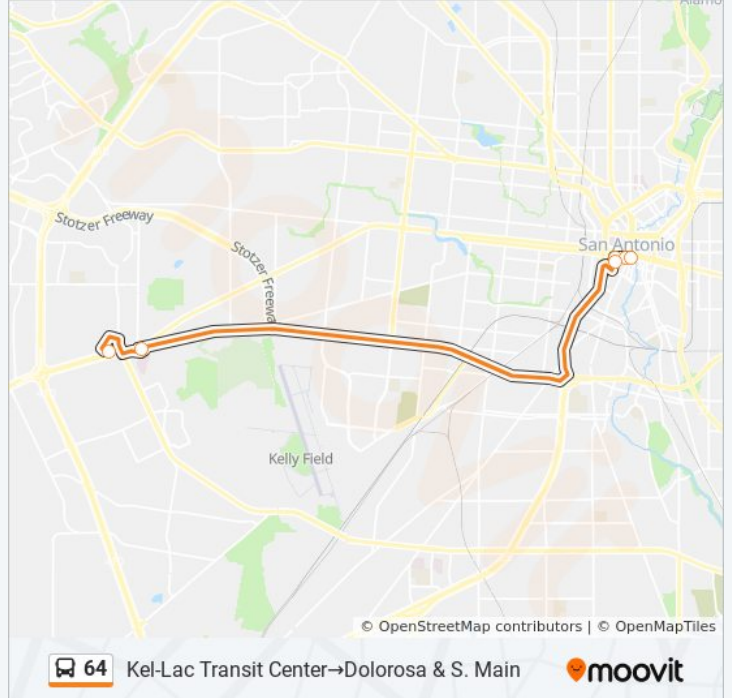

**64 bus Info**

**Direction:** Dolorosa & S. Main→Northwest Vista College

**Stops:** 29

**Trip Duration:** 66 min

**Line Summary:**

Military Dr. W. & Ellison Dr.

Military Opposite Seascape

Military Outside Of Seaworld Park & Ride

Military at Employee Ent. To Sea.

Military & Rousseau

Northbound Loop 1604 & Military

Northbound Loop 1604 & Reed

Wiseman & Loop 1604

Wiseman Blvd. Opposite 4611

Northwest Vista College

**Direction: Kel-Lac Transit Center→Dolorosa & S. Main**

**64 bus Info**

**Direction:** Kel-Lac Transit Center→Dolorosa & S. Main

**Stops:** 2

**Trip Duration:** 19 min

**Line Summary:**

**Direction: Northwest Vista College → Dolorosa & S. Main**

20 stops

[VIEW LINE SCHEDULE](#)

- Northwest Vista College
- Ellison Dr. & Wiseman Blvd.
- Ellison Dr. Opp. Westover Link
- Ellison Dr. & Westover Hills
- Sea World Of Texas Main Entrance
- Ellison Opp. Vale Middle School
- Military & Dugas
- Military Dr & Hwy. 151 E. Access Rd
- Hwy. 151 E. Access Rd. & Classic
- Hwy. 151 W. Access Rd. & Hunt Lane
- Potranco & Tx 151 W. Access Rd.
- Potranco & Richland Hills
- Ingram & Richland Hills
- Ingram & Midhurst
- Potranco In Front Of 8330
- Potranco & Military
- Military & Entrance To Walmart
- Loop 410 South Access Rd & Sh 151