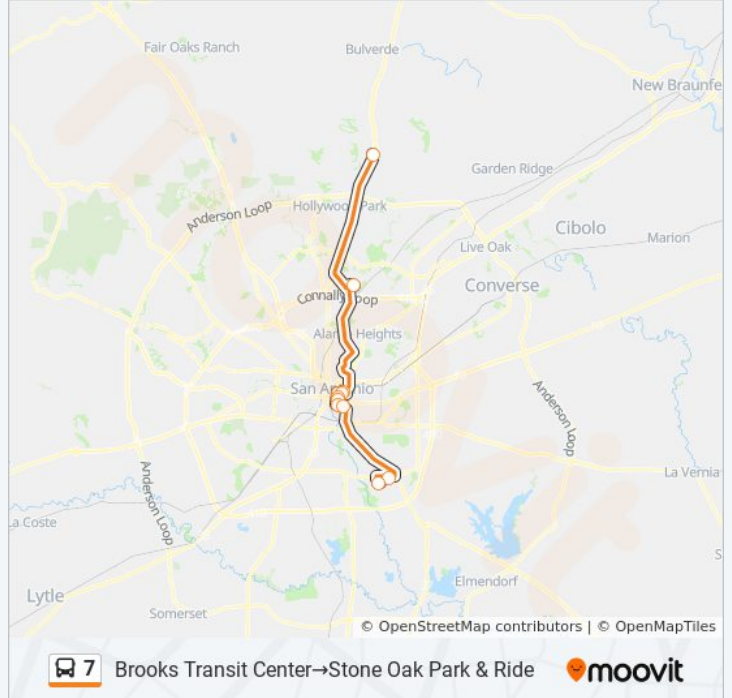

Direction: St. Mary's & Pecan→Stone Oak Park & Ride

11 stops

[VIEW LINE SCHEDULE](#)

- St. Mary's & Pecan
- St. Mary's Between Travis & Houston
- St. Mary's & Commerce
- St Marys Bet. Market & Villita
- Navarro Farside Of Bridge
- Navarro & Crockett
- Navarro & Pecan
- Alamo Btwn 3rd St. & 4th St.
- Alamo & Mccullough
- San Antonio International Airport
- Stone Oak Park & Ride

7 bus Time Schedule

St. Mary's & Pecan→Stone Oak Park & Ride Route
Timetable:

Sunday	Not Operational
Monday	9:53 AM - 2:21 PM
Tuesday	9:53 AM - 2:21 PM
Wednesday	9:53 AM - 2:21 PM
Thursday	9:53 AM - 2:21 PM
Friday	9:53 AM - 2:21 PM
Saturday	Not Operational

7 bus Info

Direction: St. Mary's & Pecan→Stone Oak Park & Ride

Stops: 11

Trip Duration: 39 min

Line Summary: