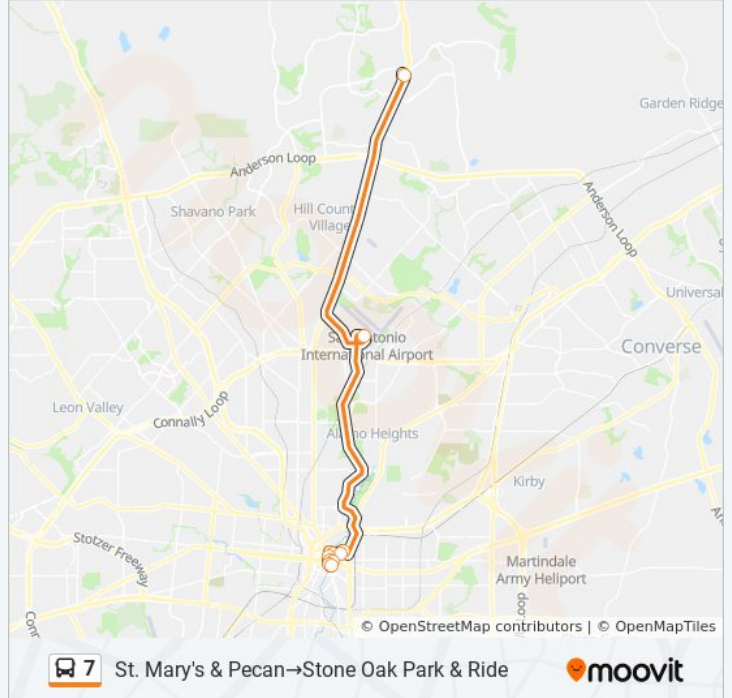

[VIEW LINE SCHEDULE](#)

- St. Mary's & Pecan
- St. Mary's Between Travis & Houston
- St. Mary's & Commerce
- St Marys Bet. Market & Villita
- Navarro Farside Of Bridge
- Navarro & Crockett
- Navarro & Pecan
- Alamo Btwn 3rd St. & 4th St.
- Alamo & Mccullough
- San Antonio International Airport
- Stone Oak Park & Ride

**7 bus Info**

**Direction:** St. Mary's & Pecan→Stone Oak Park & Ride

**Stops:** 11

**Trip Duration:** 39 min

**Line Summary:**

**Direction: Stone Oak Park & Ride→Brooks Transit Center**

13 stops

[VIEW LINE SCHEDULE](#)

[VIEW LINE SCHEDULE](#)

- Stone Oak Park & Ride
- San Antonio International Airport
- Alamo & McCullough
- Alamo & 3rd Street
- Martin & Navarro
- St. Mary's & Pecan
- St. Mary's Between Travis & Houston
- St. Mary's & Commerce
- St Marys Bet. Market & Villita

**7 bus Info**

**Direction:** Stone Oak Park & Ride→St Marys Bet. Market & Villita

**Stops:** 9

**Trip Duration:** 40 min

**Line Summary:**

**Direction: Stone Oak Park & Ride→St. Mary's & Pecan**

6 stops

[VIEW LINE SCHEDULE](#)