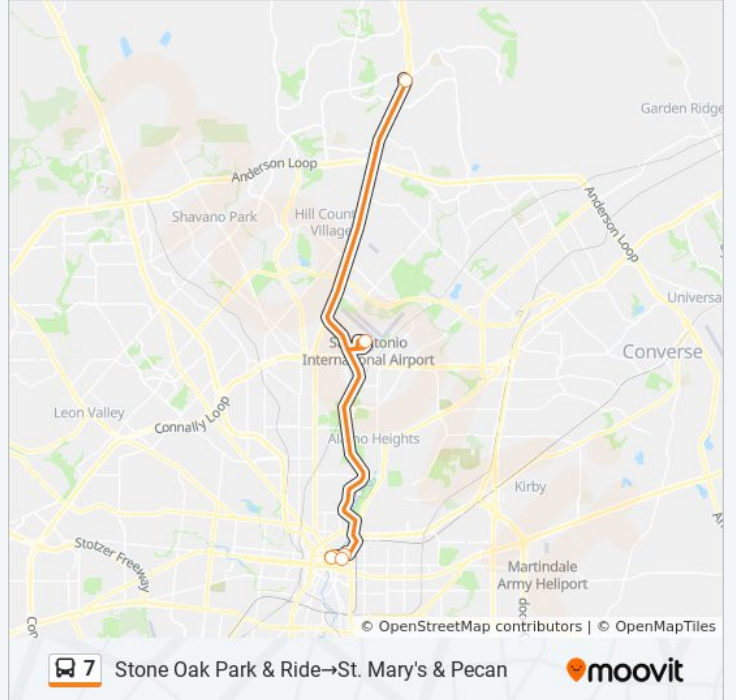

7 bus time schedules and route maps are available in an offline PDF at moovitapp.com. Use the [Moovit App](#) to see live bus times, train schedule or subway schedule, and step-by-step directions for all public transit in San Antonio.

[About Moovit](#) • [MaaS Solutions](#) • [Supported Countries](#) • [Mooviter Community](#)

© 2024 Moovit - All Rights Reserved

Check Live Arrival Times