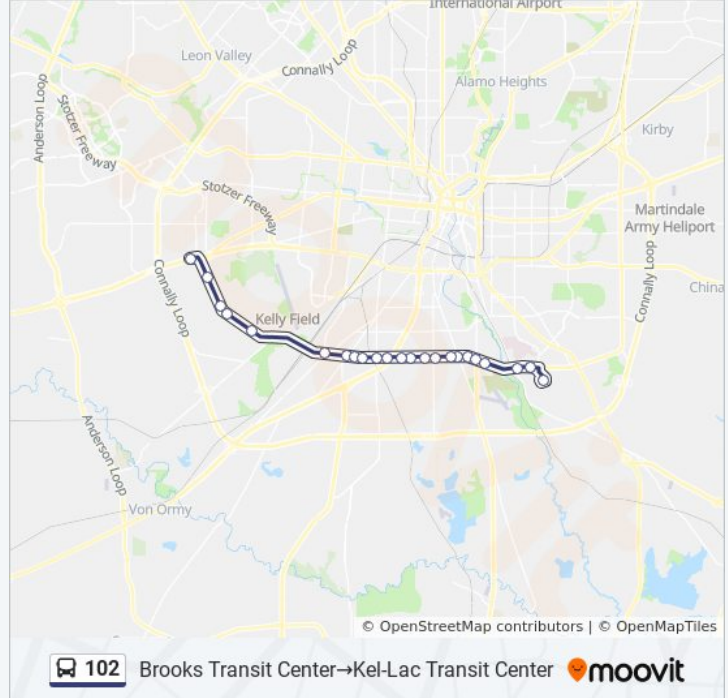

Use the Moovit App to find the closest 102 bus station near you and find out when is the next 102 bus arriving.

Direction: Brooks Transit Center→Kel-Lac Transit Center

23 stops

[VIEW LINE SCHEDULE](#)

- Brooks Transit Center
- SE Military Dr. Opposite Kennedy Hill
- SE Military Dr. Between Old Corpus Christi & Presa
- SE Military Dr. Between Mission & Roosevelt
- SE Military Dr. & Roosevelt
- SE Military Dr. & Curtis
- SE Military Dr. & S. Flores
- SW Military Dr Between Briar Place & Norma
- SW Military Dr. & Pleasanton
- SW Military Dr. & Mango
- SW Military Dr. & Commercial
- SW Military Dr. & Nock
- SW Military Dr. & Ascot
- SW Military Dr. & S. Zarzamora
- SW Military Dr. & Otto
- SW Military Dr. & Barlite
- S.W. Military Dr. & Somerset
- S.W. Military Dr. & Bynum
- S.W. Military Dr. & Whitewood

102 bus Info

Direction: Brooks Transit Center→Kel-Lac Transit Center

Stops: 23

Trip Duration: 38 min

Line Summary:

S.W. Military Dr. & Five Palms
 S.W. Military Dr. & Selfridge
 S.W. Military Dr. & Luke Blvd.
 Kel-Lac Transit Center

Direction: Kel-Lac Transit Center → Brooks Transit Center

24 stops

[VIEW LINE SCHEDULE](#)

- Kel-Lac Transit Center
- SW Military Dr. & Luke Blvd.
- SW Military Dr. & Selfridge
- SW Military Dr. & Five Palms
- SW Military Dr. & Whitewood (Far Side)
- SW Military Dr. & Bynum
- S.W. Military Dr. & Somerset
- SW Military Dr. & Barlite
- SW Military Dr. Opposite Otto
- SW Military Dr. & S. Zarzamora
- SW Military Dr. Opposite Ascot
- SW Military Dr. & Nock
- SW Military Dr. & Commercial
- SW Military Dr. & Mango
- S.W. Military Dr. & Pleasanton
- SW Military Dr. Between Pleasanton & Norma
- SW Military Dr. Between Norma & Briar Place
- SW Military Dr. & S. Flores

102 bus Info

Direction: Kel-Lac Transit Center → Brooks Transit Center

Stops: 24

Trip Duration: 41 min

Line Summary:

SE Military Dr. & Curtis

SE Military Dr. & Roosevelt

SE Military Dr. Between Roosevelt & Mission