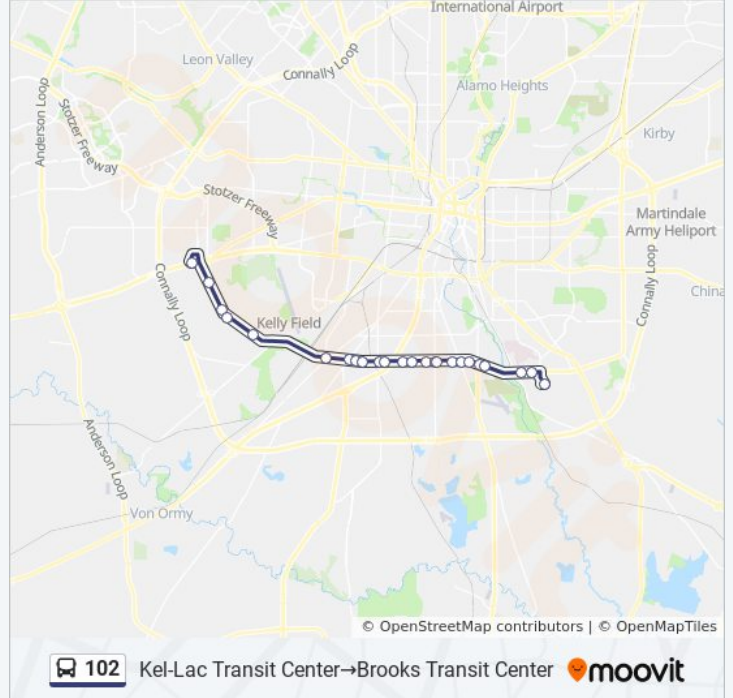

SE Military Dr. & Curtis

SE Military Dr. & Roosevelt

SE Military Dr. Between Roosevelt & Mission

SE Military Dr. & Old Corpus Christi Rd.

SE Military Dr. & Kennedy Hill

Brooks Transit Center

102 bus time schedules and route maps are available in an offline PDF at moovitapp.com. Use the [Moovit App](#) to see live bus times, train schedule or subway schedule, and step-by-step directions for all public transit in San Antonio.

[About Moovit](#) · [MaaS Solutions](#) · [Supported Countries](#) · [Mooviter Community](#)

© 2024 Moovit - All Rights Reserved

Check Live Arrival Times