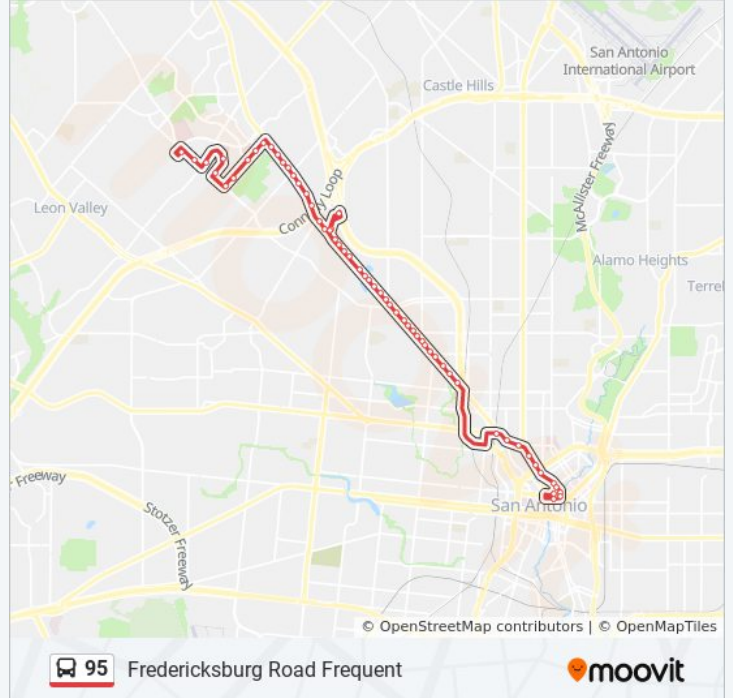

**95 bus Info**

**Direction:** St. Mary's Between Convent & Mart→Stmc Transit Center

**Stops:** 62

**Trip Duration:** 46 min

**Line Summary:**

Fredericksburg Rd. & Mpr  
 Fredericksburg Rd Opposite Colorado  
 Fredericksburg Rd. & Cincinnati  
 Fredericksburg Rd. Opp. W. French  
 Fredericksburg Rd. & Woodlawn  
 Fredericksburg Rd. & Warner  
 Fredericksburg Rd. Opp. Mulberry  
 Fredericksburg Rd. & Summit  
 Fredericksburg Rd. & Fulton  
 Fredericksburg Rd. & Lynwood  
 Fredericksburg Rd. Opposite Furr  
 Fredericksburg Rd. & Mary Louise  
 Fredericksburg Rd. & Hilderbrand  
 Fredericksburg Rd. & Ridgewood  
 Fredericksburg Rd. & Pasadena  
 Fredericksburg Rd. & Santa Anna  
 Fredericksburg Rd. & Olmos  
 Fredericksburg Rd. & Ramona  
 Fredericksburg Rd. In Front Of 3400  
 Fredericksburg Rd. In Front Of 3440  
 Fredericksburg Rd. In Front Of 3534  
 Fredericksburg Rd. & Gardina  
 Fredericksburg Rd. Opp. De Chantle  
 Fredericksburg Rd. Opp. Williamsburg  
 Fredericksburg Rd. In Front Of 3938  
 Fredericksburg Rd. Opposite Altgelt  
 Fredericksburg Rd. Oppostie Glenarm  
 Fredericksburg Rd/Fredericks Circle  
 Crossroads Blvd Opp Wonderland Mall  
 Crossroads Park & Ride  
 Crossroads Blvd./Fredericksburg Rd.  
 Fredericksburg Rd. at Wonderland Mall  
 Fredericksburg Rd. Opp. Hillcrest

Five Points Transfer Area - Southbound

Fredericksburg Rd. & Cypress

Cypress & San Pedro

San Pedro & Warren

San Pedro & Euclid

San Pedro & Elmira

San Pedro & Quincy

Navarro & Augusta