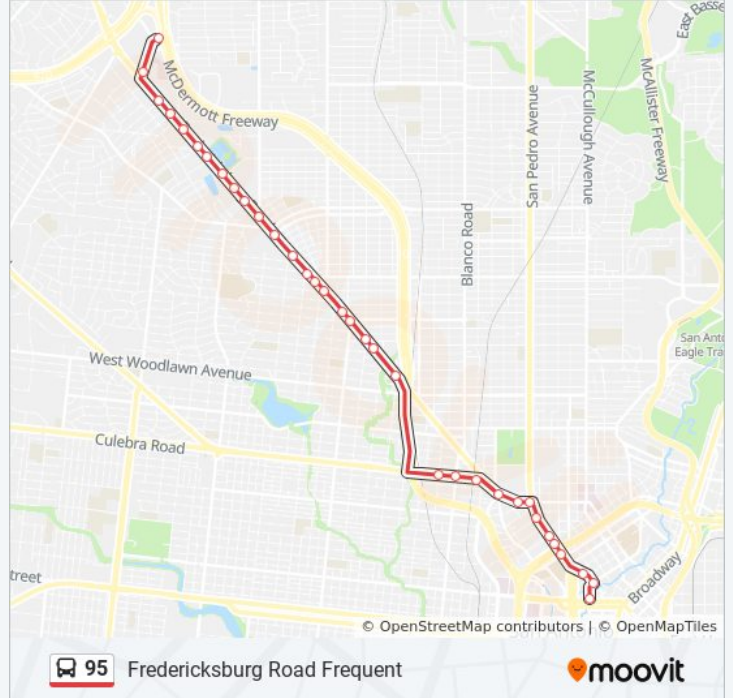

### Direction: Crossroads Park & Ride→St. Mary's Between Convent & Mart

37 stops

[VIEW LINE SCHEDULE](#)

- Crossroads Park & Ride
- Crossroads Blvd./Fredericksburg Rd.
- Fredericksburg Rd. & Glenarm
- Fredericksburg Rd. & Altgelt
- Fredericksburg Rd. In Front Of 3939
- Fredericksburg Rd. & Williamsburg
- Fredericksburg Rd. & De Chantle
- Fredericksburg Rd. Opposite Gardina
- Fredericksburg Rd. In Front Of 3485
- Fredericksbusg Rd. at Nonken Plaza
- Fredericksburg Rd. Front Of 3333
- Fredericksburg Rd. In Front Of 3019
- Fred. Rd. Opp. Santa Barbara
- Fredericksburg Rd. & North
- Fredericksburg Rd. & Club Dr.
- Mary Louise Station
- Fredericksburg Rd. & Donaldson
- Fredericksburg Rd & N.Zarzamora
- Fredericksburg Rd. & Calaveras
- Fredericksburg Rd. & Agarita

### 95 bus Info

**Direction:** Crossroads Park & Ride→St. Mary's Between Convent & Mart

**Stops:** 37

**Trip Duration:** 25 min

**Line Summary:**

- Fredericksburg Rd. & Magnolia
- Fredericksburg Rd. & Woodlawn
- Fredericksburg Rd. & Craig
- Fredericksburg Rd & French
- Fredericksburg Rd. & Cincinnati
- Fredericksburg Rd. Opposite Blanco
- Fredericksburg Rd. & Culebra
- Five Points Transfer Area - Southbound
- Fredericksburg Rd. & Cypress
- Cypress & San Pedro
- San Pedro & Warren
- San Pedro & Euclid
- San Pedro & Elmira
- San Pedro & Quincy
- Navarro & Augusta
- Navarro & N. St. Mary's
- St. Mary's Between Convent & Mart

**Direction: Pecan & St. Mary's → Stmc Transit Center**

61 stops

[VIEW LINE SCHEDULE](#)

- Pecan & St. Mary's
- Navarro & Martin
- Navarro & Auditorium Circle
- Navarro & N. St. Mary's
- Navarro & Augusta
- San Pedro & Quincy
- San Pedro Between Elmira & Euclid
- San Pedro Bet. Marshall & Maverick
- Cypress & Jackson
- Five Points Transfer Area - Northbound
- Fredericksburg Rd. & Mpr

**95 bus Info**

**Direction:** Pecan & St. Mary's → Stmc Transit Center  
**Stops:** 61  
**Trip Duration:** 55 min  
**Line Summary:**

Fredericksburg Rd Opposite Colorado

Fredericksburg Rd. & Cincinnati