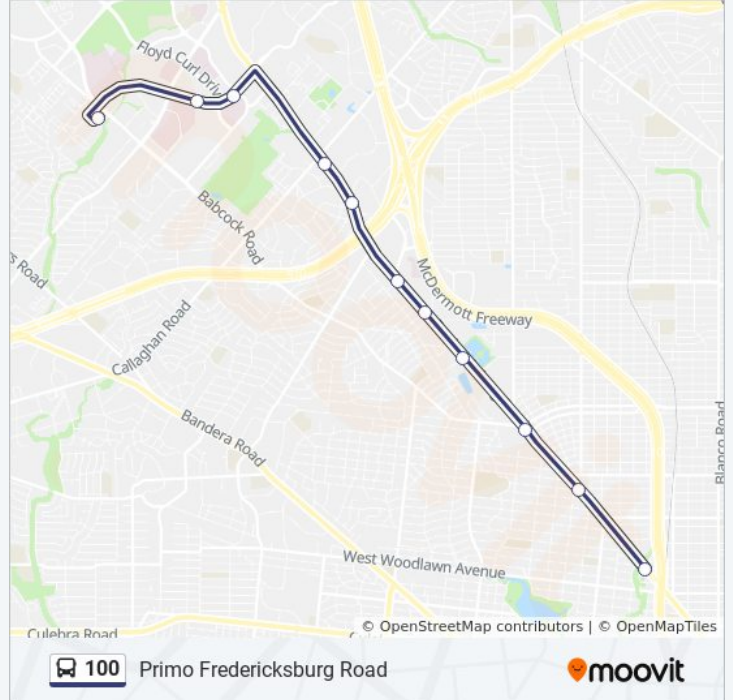

100 bus time schedules and route maps are available in an offline PDF at moovitapp.com. Use the [Moovit App](#) to see live bus times, train schedule or subway schedule, and step-by-step directions for all public transit in San Antonio.

[About Moovit](#) • [MaaS Solutions](#) • [Supported Countries](#) • [Mooviter Community](#)

© 2024 Moovit - All Rights Reserved

Check Live Arrival Times