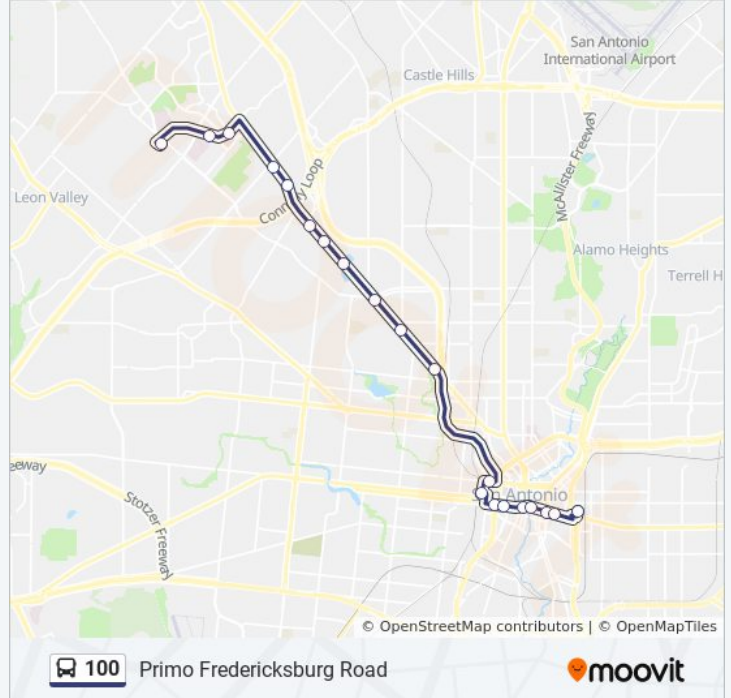

Primo Fredericksburg Road

Get The App

The 100 bus line (Primo Fredericksburg Road) has 3 routes. For regular weekdays, their operation hours are:
 (1) Chestnut at Ellis Alley Park & Ride→Stmc Transit Center East Side: 12:30 AM - 11:30 PM
 (2) Stmc Transit Center East Side→Chestnut at Ellis Alley Park & Ride: 12:35 AM - 11:35 PM
 (3) Stmc Transit Center East Side→Huisache Station: 1:35 AM

20 stops

[VIEW LINE SCHEDULE](#)

- Stmc Transit Center East Side
- University Hospital Station
- Ewing Halsell Station
- Callaghan Station
- Fredericksburg Rd. & Lakeridge
- Crossroads Station
- Fredericksburg Rd. & Altgelt
- De Chantle Station
- Babcock Station
- Mary Louise Station
- Huisache Station
- Martin & N. Frio
- Medina Opposite W. Houston (Stop J)
- Buena Vista & Pecos
- Dolorosa Between San Saba & Santa Rosa
- Dolorosa & S. Main
- Market & S. St. Mary's
- Market & Alamo - 150 Ft. West

100 bus Info

Direction: Stmc Transit Center East Side→Chestnut at Ellis Alley Park & Ride

Stops: 20

Trip Duration: 43 min

Line Summary:

Market/ Front Of Convention Center

Chestnut at Ellis Alley Park & Ride

Direction: Stmc Transit Center East Side→Huisache Station

11 stops

[VIEW LINE SCHEDULE](#)

- Stmc Transit Center East Side
- University Hospital Station
- Ewing Halsell Station
- Callaghan Station
- Fredericksburg Rd. & Lakeridge
- Crossroads Station
- Fredericksburg Rd. & Altgelt
- De Chantle Station
- Babcock Station
- Mary Louise Station
- Huisache Station