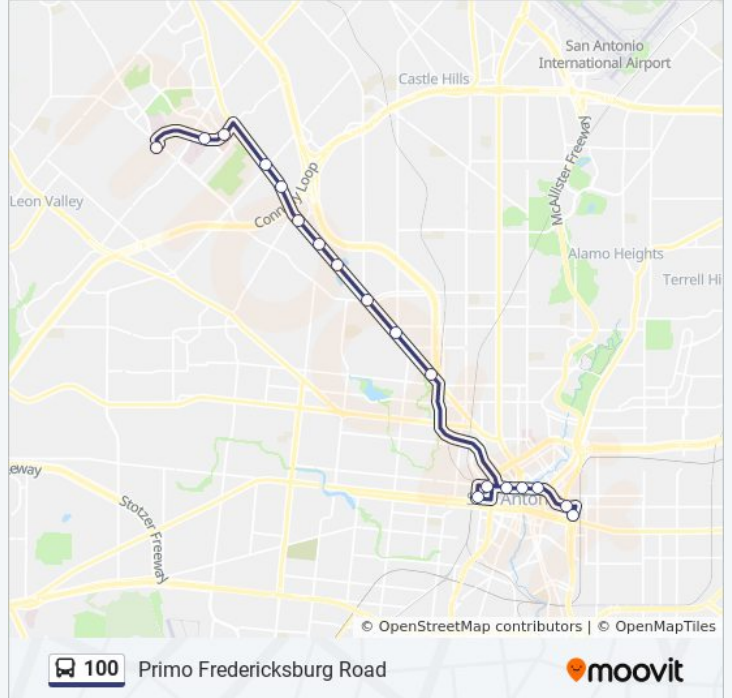

Use the Moovit App to find the closest 100 bus station near you and find out when is the next 100 bus arriving.

Direction: Chestnut at Ellis Alley Park & Ride→Stmc Transit Center East Side

18 stops

[VIEW LINE SCHEDULE](#)

- Chestnut at Ellis Alley Park & Ride
- E. Houston & under Ih-37
- Martin & Jefferson
- Martin & Soledad
- Martin & Santa Rosa
- Medina & Houston (Stop G)
- Martin Opposite Leona
- Huisache Station
- Mary Louise Station
- Babcock Station
- De Chantle Station
- Fredericksburg Rd. Opposite Altgelt
- Crossroads Station
- Fredericksburg Rd. Btwn. Lakeridge & Oaklawn
- Callaghan Station
- Ewing Halsell Station
- University Hospital Station
- Stmc Transit Center East Side

100 bus Info

Direction: Chestnut at Ellis Alley Park & Ride→Stmc Transit Center East Side

Stops: 18

Trip Duration: 46 min

Line Summary:

Direction: Stmc Transit Center East Side→Chestnut at Ellis Alley Park & Ride

20 stops

[VIEW LINE SCHEDULE](#)

- Stmc Transit Center East Side
- University Hospital Station
- Ewing Halsell Station
- Callaghan Station
- Fredericksburg Rd. & Lakeridge
- Crossroads Station
- Fredericksburg Rd. & Altgelt
- De Chantle Station
- Babcock Station
- Mary Louise Station
- Huisache Station
- Martin & N. Frio
- Medina Opposite W. Houston (Stop J)
- Buena Vista & Pecos
- Dolorosa Between San Saba & Santa Rosa
- Dolorosa & S. Main
- Market & S. St. Mary's
- Market & Alamo - 150 Ft. West