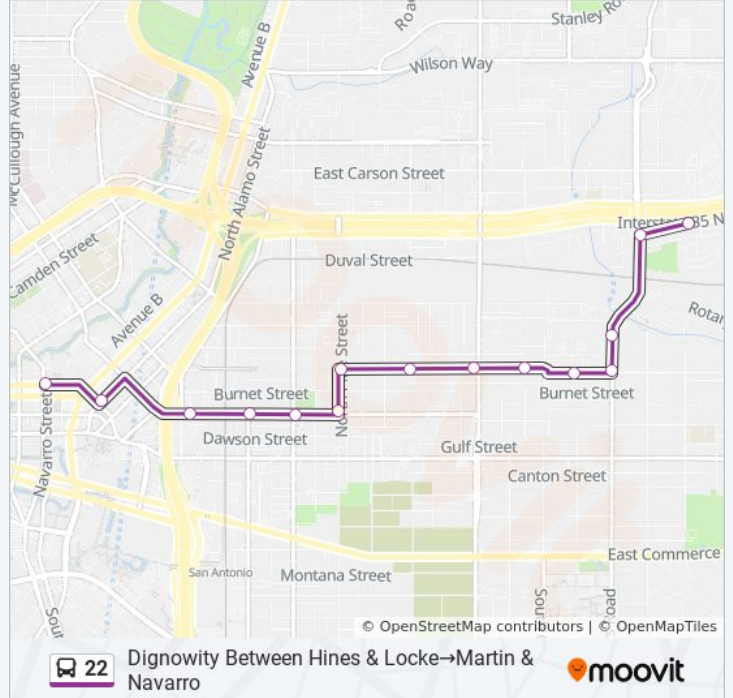

Use the Moovit App to find the closest 22 bus station near you and find out when is the next 22 bus arriving.

**Direction: Dignowity Between Hines & Locke→Martin & Navarro**

15 stops

[VIEW LINE SCHEDULE](#)

Dignowity Between Hines & Locke→Martin & Navarro Route Timetable:

Sunday	4:54 AM - 9:34 PM
Monday	4:54 AM - 9:55 PM
Tuesday	4:54 AM - 9:55 PM
Wednesday	4:54 AM - 9:55 PM
Thursday	4:54 AM - 9:55 PM
Friday	4:54 AM - 9:55 PM
Saturday	4:54 AM - 9:34 PM

**22 bus Info**

**Direction:** Dignowity Between Hines & Locke→Martin & Navarro

**Stops:** 15

**Trip Duration:** 19 min

**Line Summary:**

**Direction: Navarro Opposite Villita→Dignowity Between Hines & Locke**

18 stops

[VIEW LINE SCHEDULE](#)

- Navarro Opposite Villita
- Navarro & Commerce
- Navarro & Houston
- Navarro & Pecan
- Alamo Btwn 3rd St. & 4th St.
- Alamo & Mccullough
- Nolan Between Live Oak & Chestnut
- Nolan & Cherry
- Nolan & N. Hackberry
- Nolan & Pine
- Pine & Hays
- Hays & Palmetto
- Hays & N. New Braunfels
- Hays & Lockhart
- Hays & Hudson
- Walters & Gabriel
- Runnels & Locke
- Dignowity Between Hines & Locke