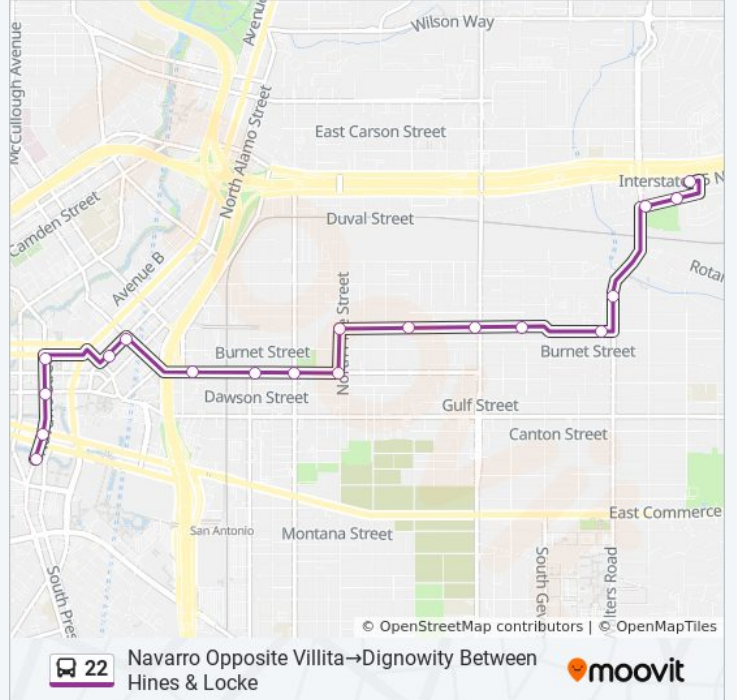

**22 bus Info**

**Direction:** Dignowity Between Hines & Locke→Martin & Navarro

**Stops:** 15

**Trip Duration:** 19 min

**Line Summary:**

**Direction: Navarro Opposite Villita→Dignowity Between Hines & Locke**

18 stops

[VIEW LINE SCHEDULE](#)

- Navarro Opposite Villita
- Navarro & Commerce
- Navarro & Houston
- Navarro & Pecan
- Alamo Btwn 3rd St. & 4th St.
- Alamo & Mccullough
- Nolan Between Live Oak & Chestnut
- Nolan & Cherry
- Nolan & N. Hackberry
- Nolan & Pine
- Pine & Hays
- Hays & Palmetto
- Hays & N. New Braunfels
- Hays & Lockhart
- Hays & Hudson
- Walters & Gabriel
- Runnels & Locke
- Dignowity Between Hines & Locke

**22 bus Time Schedule**

Navarro Opposite Villita→Dignowity Between Hines & Locke Route Timetable:

Sunday	5:05 AM - 9:00 PM
Monday	5:05 AM - 9:15 PM
Tuesday	5:05 AM - 9:15 PM
Wednesday	5:05 AM - 9:15 PM
Thursday	5:05 AM - 9:15 PM
Friday	5:05 AM - 9:15 PM
Saturday	5:05 AM - 9:00 PM

**22 bus Info**

**Direction:** Navarro Opposite Villita→Dignowity Between Hines & Locke

**Stops:** 18

**Trip Duration:** 19 min

**Line Summary:**

22 bus time schedules and route maps are available in an offline PDF at [moovitapp.com](https://moovitapp.com). Use the [Moovit App](#) to see live bus times, train schedule or subway schedule, and step-by-step directions for all public transit in San Antonio.