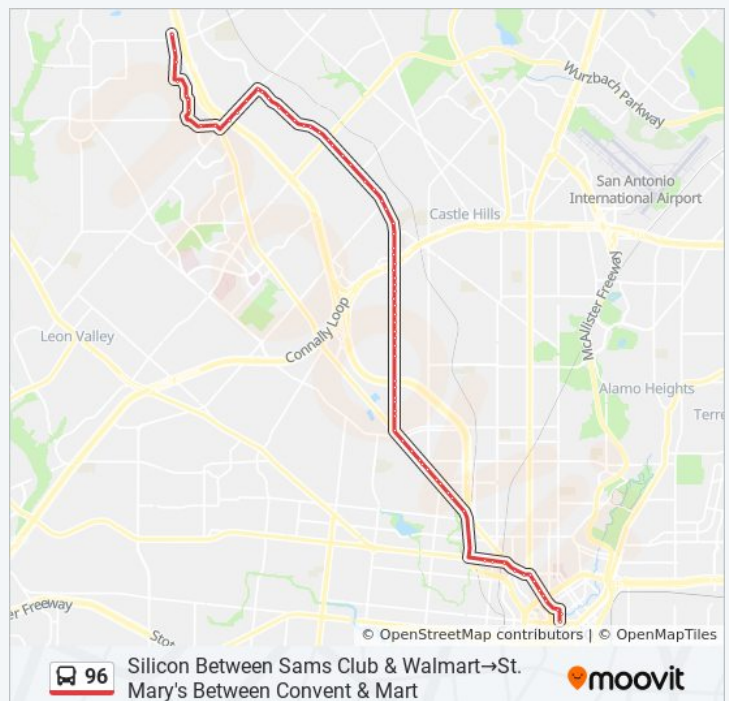

**Direction: Navarro Farside Of Bridge → Silicon Between Sams Club & Walmart**

90 stops

[VIEW LINE SCHEDULE](#)

Navarro Farside Of Bridge

Navarro & Crockett

Navarro & Pecan

Navarro & Martin

Navarro & Auditorium Circle

**96 bus Time Schedule**

Silicon Between Sams Club & Walmart→St. Mary's Between Convent & Mart Route Timetable:

Sunday	5:02 AM - 9:20 PM
Monday	4:26 AM - 9:27 PM
Tuesday	4:26 AM - 9:27 PM
Wednesday	4:26 AM - 9:27 PM
Thursday	4:26 AM - 9:27 PM
Friday	4:26 AM - 9:27 PM
Saturday	4:02 AM - 9:27 PM

**96 bus Info**

**Direction:** Silicon Between Sams Club & Walmart→St. Mary's Between Convent & Mart

**Stops:** 79

**Trip Duration:** 58 min

**Line Summary:**

Vance Jackson Opposite Yorktown

Vance Jackson Opposite Charterville