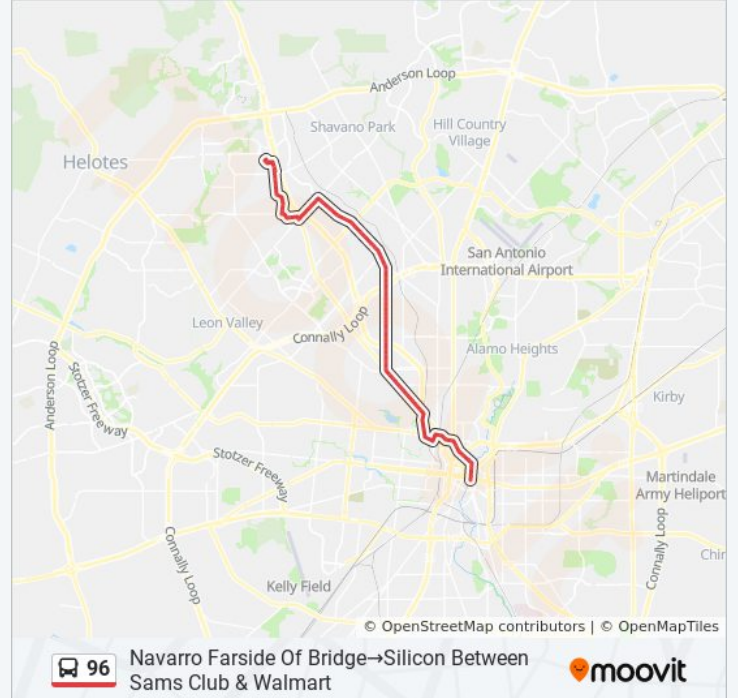

Fredericksburg Rd. Opp. Mulberry

Fredericksburg Rd. & Summit

Fredericksburg Rd. & Fulton

Fredericksburg Rd. & Lynwood

Fredericksburg Rd. Opposite Furr

Fredericksburg Rd. & Mary Louise

Fredericksburg Rd. & Hilderbrand

Fredericksburg Rd. & Ridgewood

Fredericksburg Rd. & Pasadena

Fredericksburg Rd. & Santa Anna

Fredericksburg Rd. & Olmos

Fredericksburg Rd. & Ramona

Vance Jackson & Rodena

Vance Jackson & Frost

Vance Jackson Between Clower & Herm

Vance Jackson & Gardina

Vance Jackson In Front Of 1064

Vance Jackson & La Manda

Vance Jackson & Greencrest

Vance Jackson & Freiling

Vance Jackson & Denton

Vance Jackson & Nassau

Vance Jackson & Chelsea

Vance Jackson & Adrian

Vance Jackson & Savannah

Vance Jackson & Wayside

Vance Jackson & Basswood

Vance Jackson & Lively

Vance Jackson & Cherry Ridge

Vance Jackson & Shady Rill

Vance Jackson & Spicewood

Vance Jackson Opposite Mossrock

Vance Jackson Opposite Kerrybrook