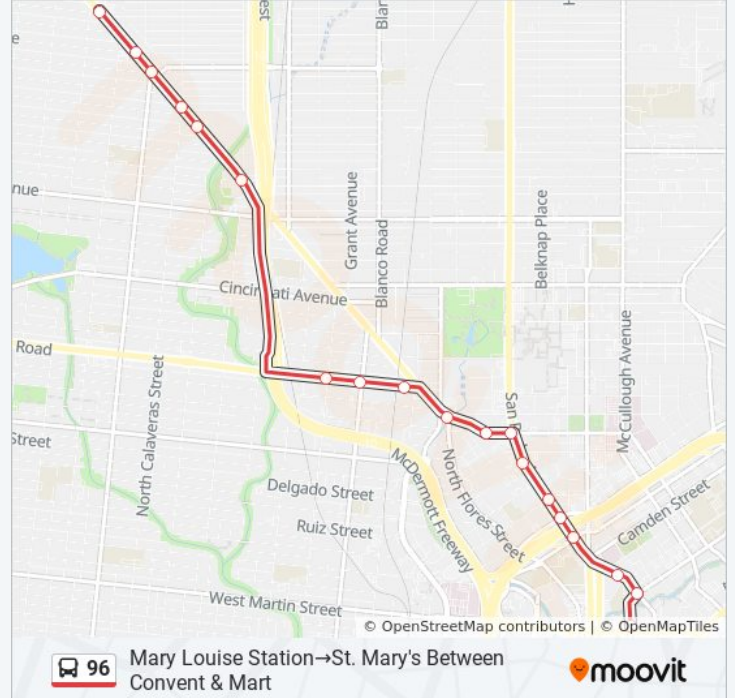

- Mary Louise Station
- Fredericksburg Rd. & Donaldson
- Fredericksburg Rd & N.Zarzamora
- Fredericksburg Rd. & Calaveras
- Fredericksburg Rd. & Agarita
- Fredericksburg Rd. & Magnolia
- Fredericksburg Rd. & Woodlawn
- Fredericksburg Rd. & Craig
- Fredericksburg Rd & French
- Fredericksburg Rd. & Cincinnati
- Fredericksburg Rd. Opposite Blanco
- Fredericksburg Rd. & Culebra
- Five Points Transfer Area - Southbound
- Fredericksburg Rd. & Cypress
- Cypress & San Pedro
- San Pedro & Warren
- San Pedro & Euclid
- San Pedro & Elmira
- San Pedro & Quincy

**96 bus Info**

**Direction:** Mary Louise Station→St. Mary's Between Convent & Mart

**Stops:** 22

**Trip Duration:** 15 min

**Line Summary:**

Navarro & Augusta

Navarro & N. St. Mary's

St. Mary's Between Convent & Mart

**Direction: Navarro Farside Of Bridge → Silicon Between Sams Club & Walmart**

90 stops

[VIEW LINE SCHEDULE](#)

Navarro Farside Of Bridge

Navarro & Crockett

Navarro & Pecan

Navarro & Martin

Navarro & Auditorium Circle

Fredericksburg Rd Opposite Colorado

Fredericksburg Rd. & Cincinnati

Fredericksburg Rd. Opp. W. French

Fredericksburg Rd. & Woodlawn

Fredericksburg Rd. & Warner

**96 bus Time Schedule**

Navarro Farside Of Bridge → Silicon Between Sams Club & Walmart Route Timetable: