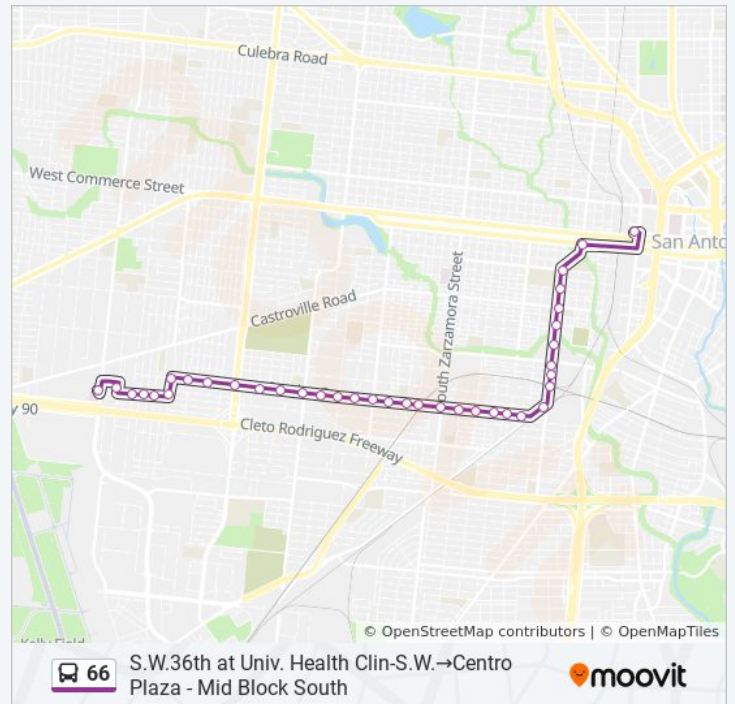

Ceralvo Opposite Coronado

Ceralvo & Gen. McMullen

Ceralvo Opposite Cantoria

Ceralvo In Front Of 1602

Ceralvo & Cupples

Ceralvo Between Cupples & Barclay

Ceralvo & Barclay

Ceralvo Between Barclay & SW 19th

Ceralvo & S.W. 19th

Ceralvo Opposite S.W. 18th

Ceralvo & Hamilton

Ceralvo & Driftwood

Ceralvo & S. Zarzamora

Ceralvo & Calaveras

Ceralvo & Navidad

Ceralvo Opposite Sabinas

Ceralvo & Trinity

Ceralvo & Mercedes

Frio City Rd. Opposite Hazel

Brazos & Sprr

Brazos Opposite Angela

Brazos & Laredo

Brazos & Tampico

Brazos & Vera Cruz

Brazos & Guadalupe

Brazos & San Fernando

Brazos & Cesar Chavez Blvd

Colorado & Buena Vista

Centro Plaza - Mid Block South

Direction: S.W.36th at Univ. Health Clin-S.W.→Centro Plaza - Mid Block South

Stops: 37

Trip Duration: 24 min

Line Summary:

66 bus time schedules and route maps are available in an offline PDF at moovitapp.com. Use the [Moovit App](#) to see live bus times, train schedule or subway schedule, and step-by-step directions for all public transit in San Antonio.

Check Live Arrival Times