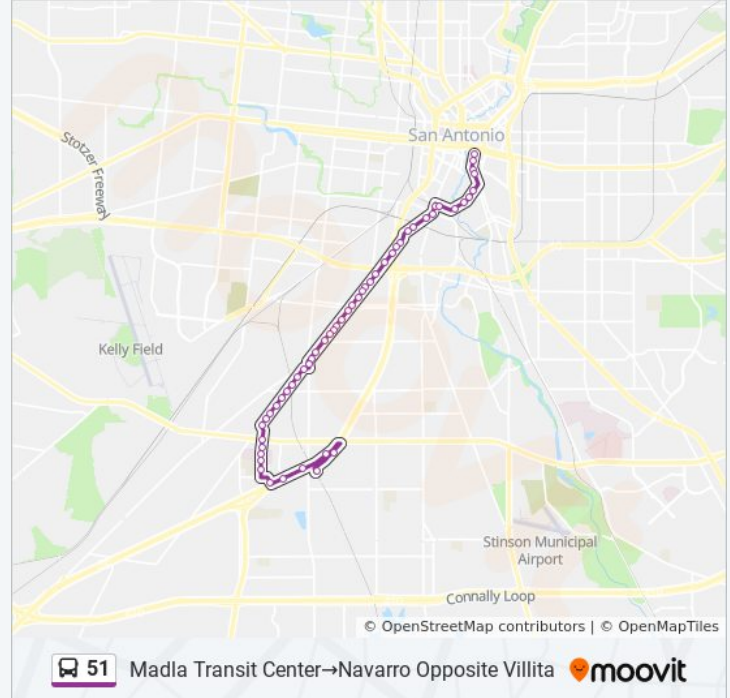

Use the Moovit App to find the closest 51 bus station near you and find out when is the next 51 bus arriving.

Direction: Madla Transit Center→Navarro Opposite Villita

53 stops

[VIEW LINE SCHEDULE](#)

- Madla Transit Center
- I-35 Nb Access Rd. at Grosvenor
- I35 Sb Acc. Rd. at 2nd Ent. SP Mall
- Ih 35 S Access & Zarzamora
- Ih 35 S Access & Yarrow Blvd
- Navajo St & Ih35 S Access
- Barlite & Cascade Pkwy
- Barlite Opp. Bobcat Lane (Sioux)
- Barlite at Texas Vista Medical Center
- Barlite Opposite Briggs
- Barlite & S.W. Military Dr.
- Kendalia & Somerset
- Somerset & Mayfield
- Somerset & Pyron
- Somerset & Wagner
- Somerset & Vickers
- Somerset & W. Southcross
- Somerset & Milvid
- Somerset & Brunswick
- Somerset & Stonewall

S. Alamo Opposite E. Sheridan

S. Alamo & Cedar

S. St. Mary's & Cesar Chavez Blvd

S. St. Mary's Btwn. Cesar Chavez & Arciniega

S.St.Mary's & Nueva

Navarro Opposite Villita

Direction: Martin & Navarro→Madla Transit Center

54 stops

[VIEW LINE SCHEDULE](#)

Martin & Navarro

St. Mary's & Pecan

St. Mary's Between Travis & Houston

St Marys Bet. Market & Villita

S. St. Mary's & King William

S. St. Mary's & Alamo

Direction: Martin & Navarro→Madla Transit Center

Stops: 54

Trip Duration: 35 min

Line Summary:

Nogalitos & Sims

Nogalitos Opposite Gladstone

Nogalitos & Culberson

Nogalitos & Ames