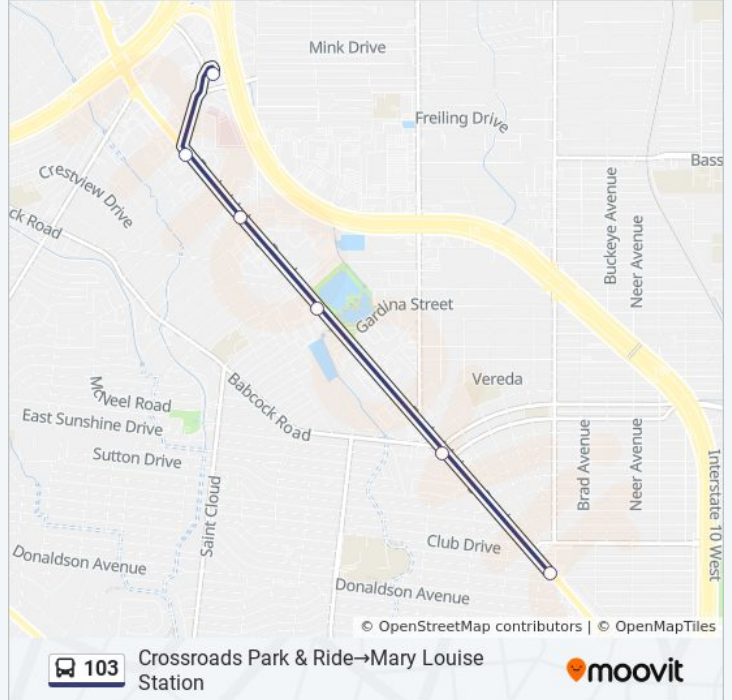

### Direction: Crossroads Park & Ride→Mary Louise Station

6 stops

[VIEW LINE SCHEDULE](#)

- Crossroads Park & Ride
- Crossroads Station
- Fredericksburg Rd. & Altgelt
- De Chantle Station
- Babcock Station
- Mary Louise Station

### 103 bus Time Schedule

Crossroads Park & Ride→Mary Louise Station  
Route Timetable:

Sunday	1:14 AM
Monday	1:15 AM
Tuesday	1:13 AM
Wednesday	1:13 AM
Thursday	1:13 AM
Friday	1:13 AM
Saturday	1:13 AM

### 103 bus Info

**Direction:** Crossroads Park & Ride→Mary Louise Station

**Stops:** 6

**Trip Duration:** 8 min

**Line Summary:**

**Direction: Crossroads Park & Ride→S. Zarzamora & S.W. Military Dr.**

34 stops

[VIEW LINE SCHEDULE](#)

- Crossroads Park & Ride
- Crossroads Station
- Fredericksburg Rd. & Altgelt
- De Chantle Station
- Babcock Station
- Mary Louise Station
- Zarzamora & Summit
- Zarzamora & Woodlawn
- Zarzamora & Cincinnati
- Zarzamora & Culebra
- Zarzamora Between Culebra & Carter
- Zarzamora & Poplar
- Zarzamora & Ruiz
- Zarzamora & Martin
- Zarzamora & Buena Vista
- Zarzamora & Cesar Chavez
- Zarzamora & San Fernando
- Zarzamora & Guadalupe