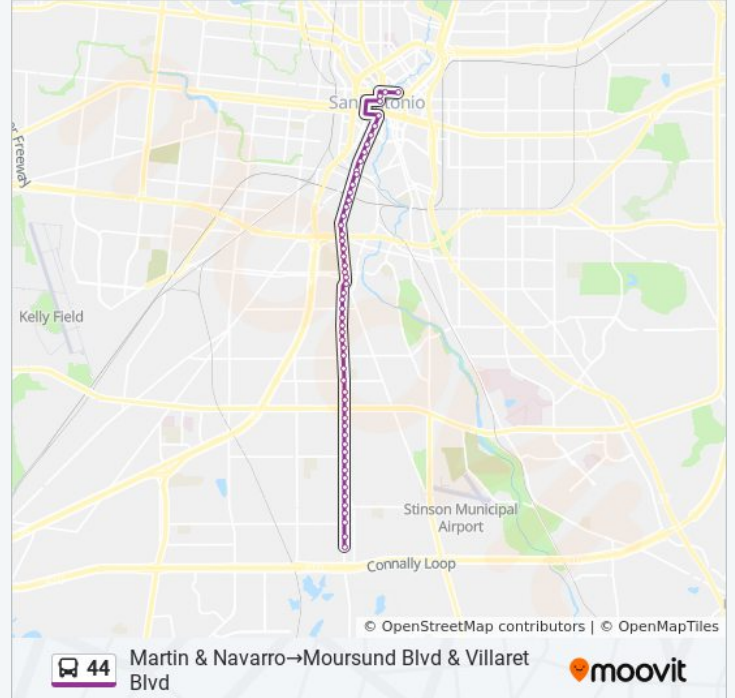

44 bus Info

Direction: Martin & Navarro→Moursund Blvd & Villaret Blvd

Stops: 55

Trip Duration: 37 min

Line Summary:

S. Flores & Ripford

S. Flores & Franciscan

S. Flores & Elsie

Pleasanton Rd. Opposite Saipan

Pleasanton Rd. In Front Of 3813

Moursund Blvd & Ansley

Moursund Blvd. & Dorsey

Moursund Blvd. & Baetz

Moursund Blvd. Opposite 344

Moursund Blvd & Mally Blvd

Moursund Blvd & Villaret Blvd

Direction: Moursund Blvd & Villaret Blvd→S. Flores & Dolorosa

53 stops

[VIEW LINE SCHEDULE](#)

Moursund Blvd & Villaret Blvd

Moursund Blvd Front Of Mission Open

Pleasanton & Emerald Ash

Moursund Blvd Oppos. Mission Open

Moursund Betw. Buchanan & Villaret

Moursund Blvd & Mally Blvd

Moursund Blvd & Gillette Blvd

Moursund Blvd. & Baetz

Moursund Blvd. Opposite Dorsey

Moursund Blvd. Opposite Ansley

Pleasanton Rd. & Petaluma

Pleasanton Rd. & Saipan