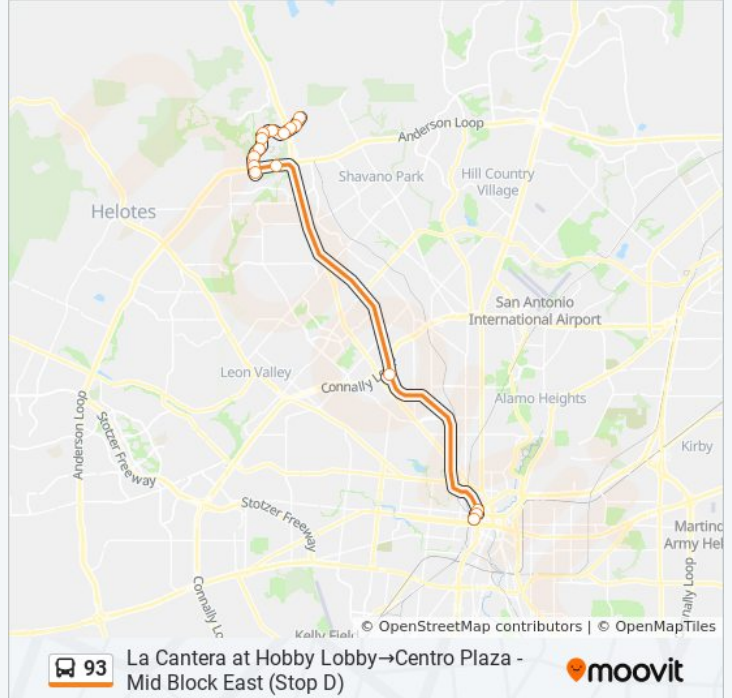

La Cantera at Hobby Lobby

Direction: La Cantera at Hobby Lobby→Centro Plaza - Mid Block East (Stop D)

16 stops

[VIEW LINE SCHEDULE](#)

La Cantera at Hobby Lobby

La Cantera & Vance Jackson

La Cantera & Rim Drive

Sunday	6:02 AM - 9:02 PM
Monday	6:03 AM - 9:01 PM
Tuesday	6:03 AM - 9:01 PM
Wednesday	6:03 AM - 9:01 PM
Thursday	6:03 AM - 9:01 PM
Friday	6:03 AM - 9:01 PM
Saturday	6:03 AM - 9:01 PM

93 bus Info

Direction: La Cantera at Hobby Lobby→Centro Plaza - Mid Block East (Stop D)

Stops: 16

Trip Duration: 34 min

Line Summary:

Direction: La Cantera at Hobby Lobby → Dolorosa & S. Main

20 stops

[VIEW LINE SCHEDULE](#)

- La Cantera at Hobby Lobby
- La Cantera & Vance Jackson
- La Cantera & Rim Drive
- La Cantera & Fiesta Texas Dr.
- La Cantera Pkwy & La Cantera Terrace
- La Cantera In Front Of 16211
- La Cantera In Front Of 16641
- La Cantera & Cantera Vista
- La Cantera Opp. Entr/Shops La Cant.
- La Cantera & Loop 1604 W Access R
- Utsa Loop 1604 Campus
- Loop 1604 E Acces Rd & Valero Way
- Crossroads Park & Ride
- Laredo & Medina
- Martin & Leona
- Centro Plaza - Mid Block East (Stop D)
- Buena Vista & Pecos
- Dolorosa Between San Saba & Santa Rosa

93 bus Info

Direction: La Cantera at Hobby Lobby → Dolorosa & S. Main

Stops: 20

Trip Duration: 40 min

Line Summary:

Dolorosa Opposite Laredo

Dolorosa & S. Main

93 bus time schedules and route maps are available in an offline PDF at moovitapp.com. Use the [Moovit App](#) to see live bus times, train schedule or subway schedule, and step-by-step directions for all public transit in San Antonio.