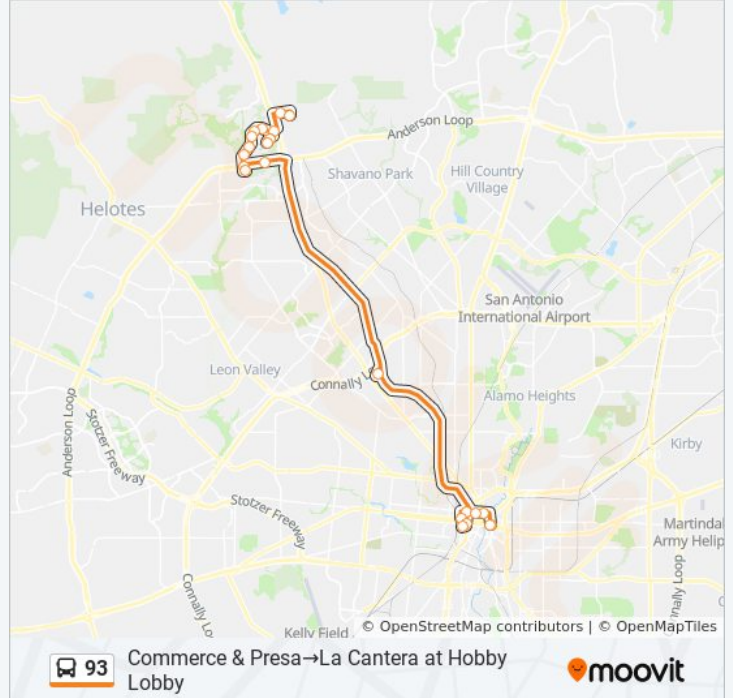

Direction: Commerce & Presa→La Cantera at Hobby Lobby

24 stops

[VIEW LINE SCHEDULE](#)

- Commerce & Presa
- Commerce & Navarro
- Martin & N. St. Mary's
- Martin & Soledad
- Martin & Santa Rosa
- Pecos-La Trinidad & Buena Vista
- S. Frio In Front Of Utsa Downtown C
- Centro Plaza - SW Corner (Stop A)
- Martin Opposite Leona
- Crossroads Park & Ride
- Loop 1604 W Access/Entr. La Cantera
- Utsa Loop 1604 Campus
- John Peace & Loop 1604 E Access R
- La Cantera Entran. Shops La Cantera
- La Cantera Opposite 16505
- La Cantera Opp Lacantera-Westin Res
- La Cantera Opposite 16211
- La Cantera Pkwy Opposite La Cantera Terrace
- Fiesta Texas Opp Entr. To Employee
- Fiesta Texas Main Entrance

93 bus Info

Direction: Commerce & Presa→La Cantera at Hobby Lobby

Stops: 24

Trip Duration: 58 min

Line Summary:

Fiesta Texas Employee Entrance

La Cantera & Fiesta Texas Dr.

Worth Pkwy at Side Bass Pro Shops

La Cantera at Hobby Lobby

Direction: La Cantera at Hobby Lobby→Centro Plaza - Mid Block East (Stop D)

16 stops

[VIEW LINE SCHEDULE](#)

La Cantera at Hobby Lobby

La Cantera & Vance Jackson

La Cantera & Rim Drive

Stops: 16

Trip Duration: 34 min

Line Summary:

Direction: La Cantera at Hobby Lobby → Dolorosa & S. Main

20 stops

[VIEW LINE SCHEDULE](#)

- La Cantera at Hobby Lobby
- La Cantera & Vance Jackson
- La Cantera & Rim Drive
- La Cantera & Fiesta Texas Dr.
- La Cantera Pkwy & La Cantera Terrace
- La Cantera In Front Of 16211
- La Cantera In Front Of 16641
- La Cantera & Cantera Vista
- La Cantera Opp. Entr/Shops La Cant.
- La Cantera & Loop 1604 W Access R
- Utsa Loop 1604 Campus
- Loop 1604 E Acces Rd & Valero Way
- Crossroads Park & Ride
- Laredo & Medina
- Martin & Leona
- Centro Plaza - Mid Block East (Stop D)
- Buena Vista & Pecos
- Dolorosa Between San Saba & Santa Rosa