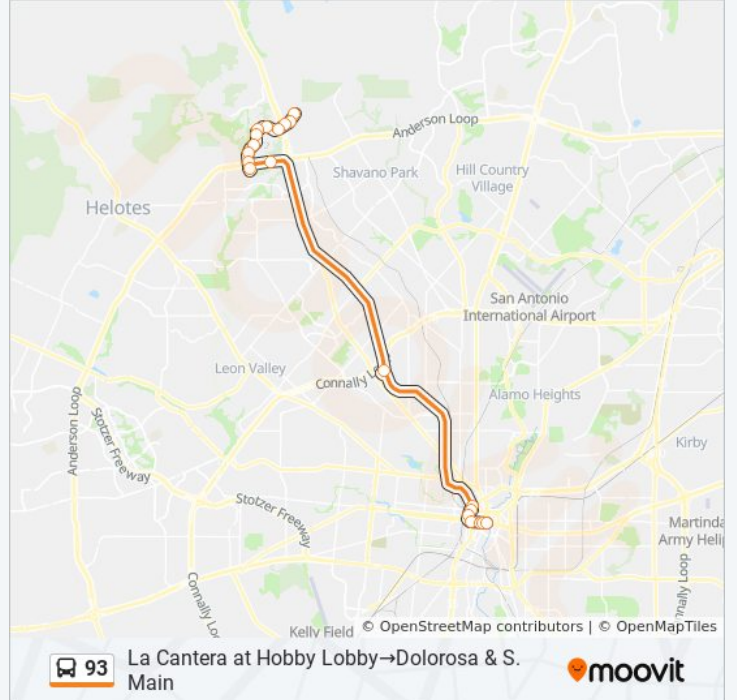

Stops: 16

Trip Duration: 34 min

Line Summary:

Direction: La Cantera at Hobby Lobby → Dolorosa & S. Main

20 stops

[VIEW LINE SCHEDULE](#)

- La Cantera at Hobby Lobby
- La Cantera & Vance Jackson
- La Cantera & Rim Drive
- La Cantera & Fiesta Texas Dr.
- La Cantera Pkwy & La Cantera Terrace
- La Cantera In Front Of 16211
- La Cantera In Front Of 16641
- La Cantera & Cantera Vista
- La Cantera Opp. Entr/Shops La Cant.
- La Cantera & Loop 1604 W Access R
- Utsa Loop 1604 Campus
- Loop 1604 E Acces Rd & Valero Way
- Crossroads Park & Ride
- Laredo & Medina
- Martin & Leona
- Centro Plaza - Mid Block East (Stop D)
- Buena Vista & Pecos
- Dolorosa Between San Saba & Santa Rosa

93 bus Time Schedule

La Cantera at Hobby Lobby → Dolorosa & S. Main
Route Timetable:

Sunday	2:16 PM - 11:02 PM
Monday	1:17 PM - 11:01 PM
Tuesday	1:17 PM - 11:01 PM
Wednesday	1:17 PM - 11:01 PM
Thursday	1:17 PM - 11:01 PM
Friday	1:17 PM - 11:01 PM
Saturday	2:17 PM - 11:02 PM

93 bus Info

Direction: La Cantera at Hobby Lobby → Dolorosa & S. Main

Stops: 20

Trip Duration: 40 min

Line Summary:

Dolorosa Opposite Laredo

Dolorosa & S. Main

93 bus time schedules and route maps are available in an offline PDF at moovitapp.com. Use the [Moovit App](#) to see live bus times, train schedule or subway schedule, and step-by-step directions for all public transit in San Antonio.