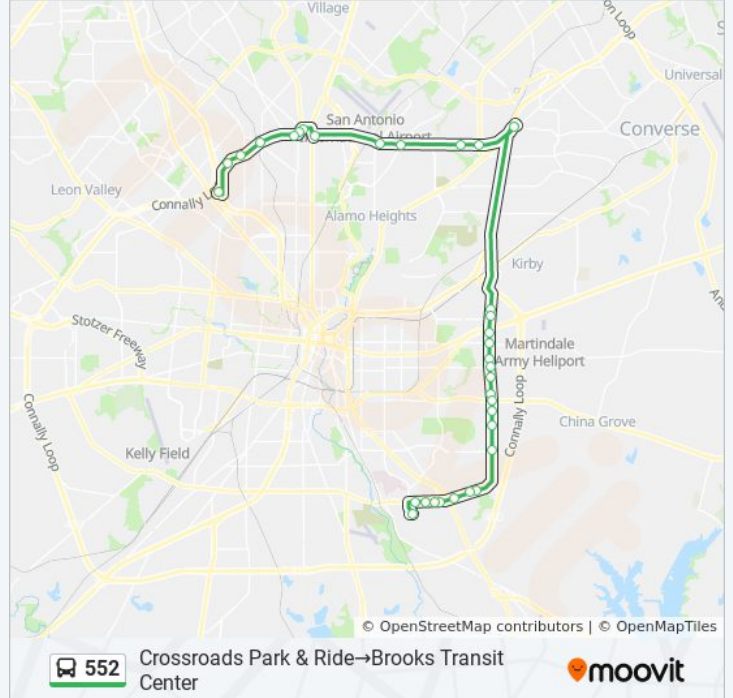

Military Dr. & Alsbrook

S.E.Military Dr. & Pickwell

S.E. Military Dr. & Goliad

Military Dr & City Base Landing

S.E.Military Dr. & Ent. Brooks Shop

S.E. Military Dr. & Hanzi

Brooks Transit Center

Direction: Ingram Transit Center→Brooks Transit Center

49 stops

[VIEW LINE SCHEDULE](#)

Ingram Transit Center

NW Loop 410 E. Access Rd. & Ingram

NW Loop 410 E. Access Rd. & Peace Pipe

NW Loop 410 E. Access Rd. & Wigwam

NW Loop 410 E. Access Rd. & Thunder

NW Loop 410 E. Access Rd. & Bandera