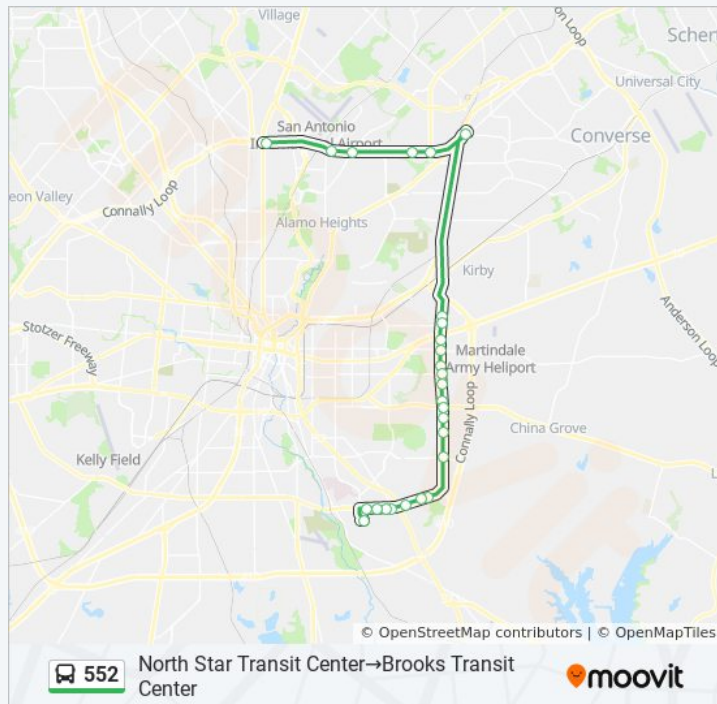

S.E.Military Dr. & Pickwell

S.E. Military Dr. & Goliad

Military Dr & City Base Landing

S.E.Military Dr. & Ent. Brooks Shop

S.E. Military Dr. & Hanzi

Brooks Transit Center

Line Summary:

Direction: North Star Transit Center→Kel-Lac Transit Center