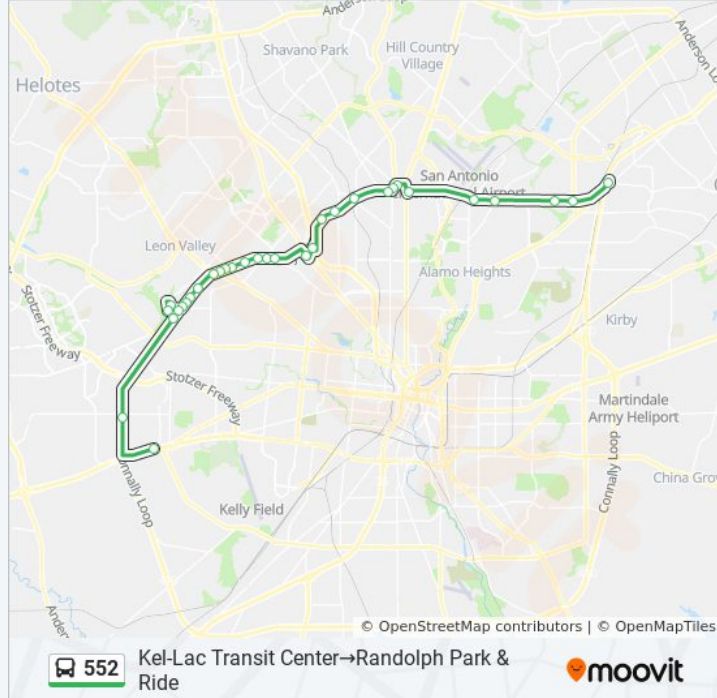

Loop 410 E. Access Rd. & John Will

Loop 410 E. Access Rd. In Front Of 4788

NW Loop 410 E. Access Rd. & W. Piedras

NW Loop 410 E. Access Rd. & E. Pierdas

Fredericksburg Rd. Opp. Wonderland Mall

Crossroads Park & Ride

Loop 410 E. Access Rd. & Trudell

Loop 410 E. Access Rd. & Vance Jackson

Loop 410 E. Access Rd. & West Ave.

NW Loop 410 Access Rd Between Oak Royal & Blanco

Blanco & NE Loop 410 W. Access Rd.

Lockhill-Slema & Blanco

North Star Transit Center

Loop 410 E. Access Rd. & Crownhill

Loop 410 E. Access Rd. & Nacogdoches

Loop 410 E. Access Rd. & Goldstar

Loop 410 E Access Rd. & Perrin Beitel

Randolph Park & Ride

Direction: North Star Transit Center→Brooks Transit Center

28 stops

[VIEW LINE SCHEDULE](#)

North Star Transit Center

Loop 410 E. Access Rd. & Crownhill

Loop 410 E. Access Rd. & Nacogdoches

Loop 410 E. Access Rd. & Goldstar

Loop 410 E Access Rd. & Perrin Beitel

Randolph Park & Ride

Ww White & Springfield

W.W. White Rd In Front Of Airgas

W.W. White Rd. & Hunnicut

W.W. White Rd. & E. Houston

552 bus Time Schedule

North Star Transit Center→Brooks Transit Center
Route Timetable:

Sunday	Not Operational
Monday	5:17 AM
Tuesday	5:17 AM
Wednesday	5:17 AM
Thursday	5:17 AM
Friday	5:17 AM
Saturday	Not Operational

552 bus Info

Direction: North Star Transit Center→Brooks Transit Center

Stops: 28

Trip Duration: 48 min