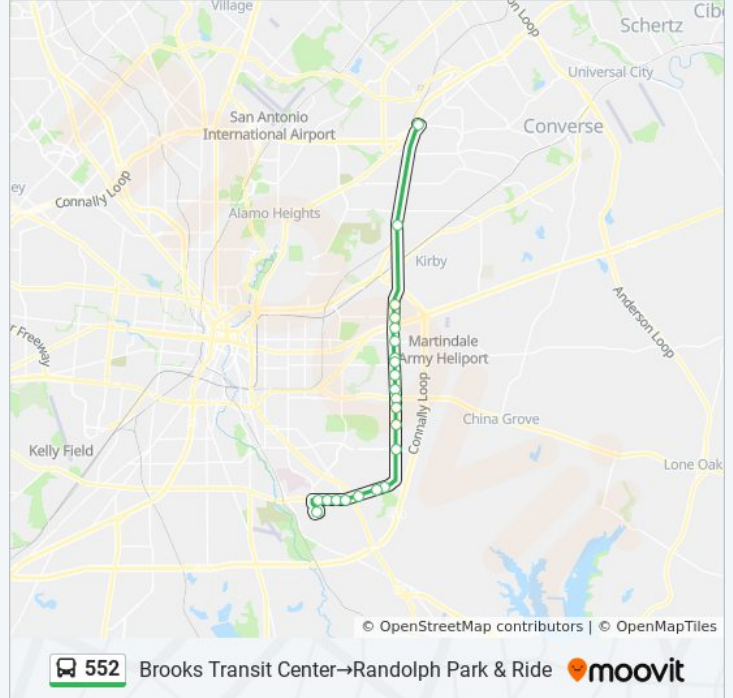

552 bus Info

Direction: Brooks Transit Center→Randolph Park & Ride

Stops: 24

Trip Duration: 34 min

Line Summary:

W.W White Rd. In Front Of 1010

W.W. White Rd. & Lavender

W.W. White Rd. & E. Houston

W.W. White Rd. & Ih-10 E

W.W. White Rd. Opposite Gemblar

W.W. White Rd. In Front Of 522

Northbound I-35 Acc. Rd. Across Heb

Randolph Park & Ride

Direction: Crossroads Park & Ride→Brooks Transit Center

35 stops