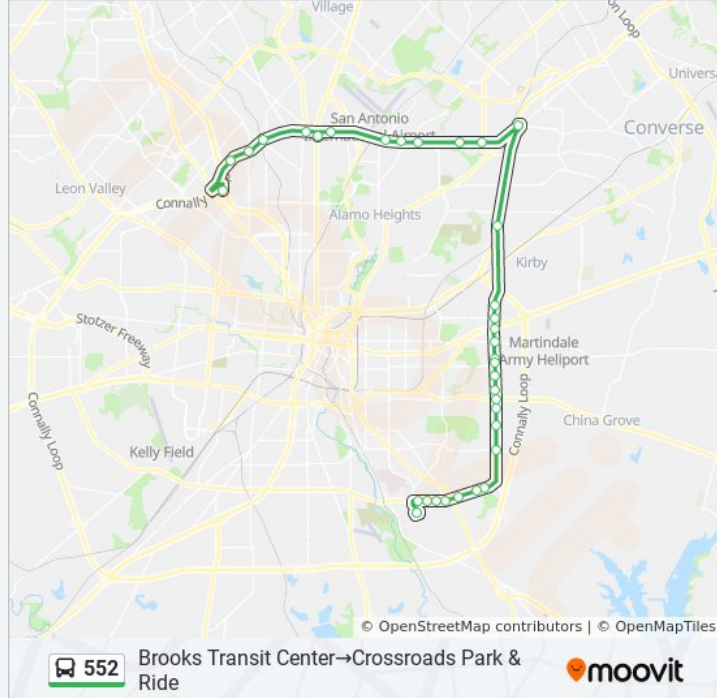

W.W. White Rd. & Ih-10 E

W.W. White Rd. Opposite Gemblar

W.W. White Rd. In Front Of 522

Northbound I-35 Acc. Rd. Across Heb

Randolph Park & Ride

NE Loop 410 W Access/ Perrin Beitel

N.E. Loop 410 W Access Rd/Starcrest

NE Loop 410 & Sagebrush

N.E. Loop 410 W Access Rd. & Tesoro

NE Loop 410-W. Access Rd & Broadway

Loop 410 & Mccullough

North Star Transit Center

Loop 410 W Access Rd. & Blanco

Loop 410 W. Acc. Between Honeysuckle & West Ave.

Loop 410 W Acc Past West Ave Midblk

Loop 410 W Access Rd. & Vance Jac

Loop 410 W Access Rd. & Cherry Ridg

Crossroads Park & Ride

Direction: Brooks Transit Center→Kel-Lac Transit Center

54 stops

[VIEW LINE SCHEDULE](#)

Brooks Transit Center

S.E. Military Dr. Opposite Hanzi

S.E. Military Dr. Opp. Entrance To Brooks Shopping Center

Military Dr & City Base Landing

S.E. Military Dr. & Goliad

S.E. Military Dr. Opposite Pickwell