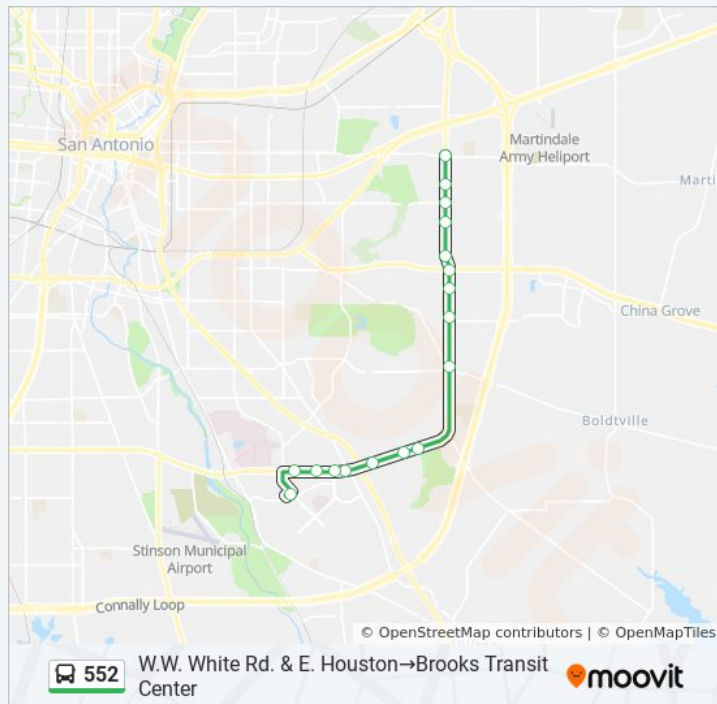

S.E. Military Dr. & Goliad

Military Dr & City Base Landing

S.E.Military Dr. & Ent. Brooks Shop

S.E. Military Dr. & Hanzi

Brooks Transit Center

Line Summary:

552 bus time schedules and route maps are available in an offline PDF at moovitapp.com. Use the [Moovit App](#) to see live bus times, train schedule or subway schedule, and step-by-step directions for all public transit in San Antonio.