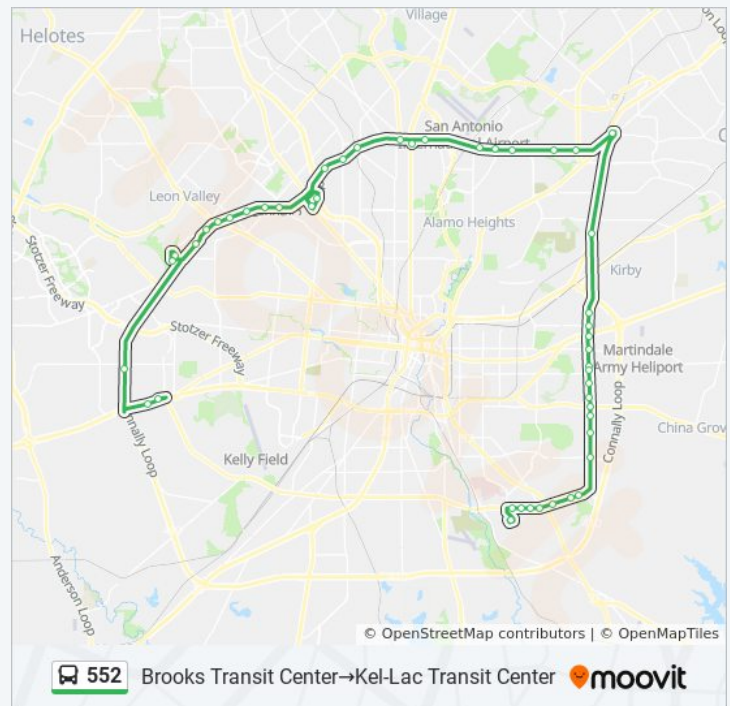

W.W. White Rd. In Front Of 522

Northbound I-35 Acc. Rd. Across Heb

Randolph Park & Ride

NE Loop 410 W Access/ Perrin Beitel

N.E. Loop 410 W Access Rd/Starcrest

NE Loop 410 & Sagebrush

N.E. Loop 410 W Access Rd. & Tesoro

Loop 410 W Access Rd. & Cherry Ridg

Crossroads Park & Ride

Fredericksburg Rd. at Wonderland Mall

552 bus Info

Direction: Brooks Transit Center→Kel-Lac Transit Center

Stops: 54

Trip Duration: 119 min

Line Summary:

Loop 410 W Access Rd. & Babcock

Loop 410 W Access Rd. at Ent. To Tx

Loop 410 W Access Rd. & Palatine

N.W. Loop 410 W Access Rd. & Ever

N.W. Loop 410w Access Rd. & Bandera

N.W. Loop 410 W Access (5827) Copper

N.W. Loop 410 W Access Rd. at 6045

Wurzbach & Van Cleave

Ingram Transit Center

N.W. Loop 410 S. Access Rd. Between Ingram & Culebra

Loop 410 S. Acc. Past Walmart Gas

Loop 410 South Access Rd & Sh 151

Ih Loop 410 Access Rd South & Waters Edge