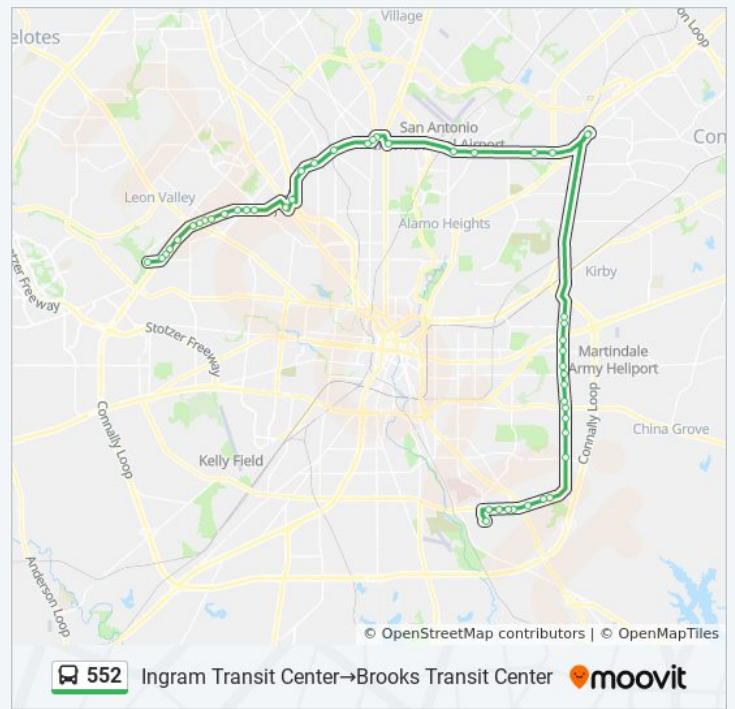

Loop 410 E. Access Rd. In Front Of 4788
NW Loop 410 E. Access Rd. & W. Piedras
NW Loop 410 E. Access Rd. & E. Pierdas
Fredericksburg Rd. Opp. Wonderland Mall
Crossroads Park & Ride
Loop 410 E. Access Rd. & Trudell
Loop 410 E. Access Rd. & Vance Jackson
Loop 410 E. Access Rd. & West Ave.
NW Loop 410 Access Rd Between Oak Royal & Blanco
Blanco & NE Loop 410 W. Access Rd.
Lockhill-Slema & Blanco
North Star Transit Center
Loop 410 E. Access Rd. & Crownhill
Loop 410 E. Access Rd. & Nacogdoches
Loop 410 E. Access Rd. & Goldstar
Loop 410 E Access Rd. & Perrin Beitel
Randolph Park & Ride
Ww White & Springfield
W.W. White Rd In Front Of Airgas
W.W. White Rd. & Hunnicut
W.W. White Rd. & E. Houston
W.W. White Rd. & Leonidas
W.W. White Rd. & Martin Luth
W.W. White Rd. & Rice Rd.
W.W.White & Sea Breeze
W.W.White Rd. & Rigsby
W.W. White Rd. & Boxwood Rd.
Ww White Rd & Sinclair
W.W. White Rd. Opposite Alma
W.W.White Rd. & Roland
W.W.White Rd. & Salado
SE Military Dr In Front Of Cps Substation