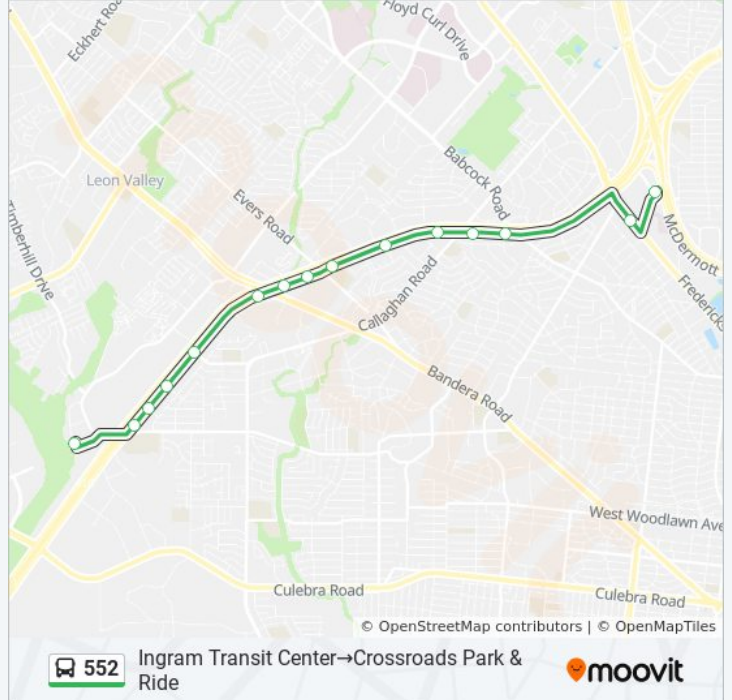

Direction: Kel-Lac Transit Center → Brooks Transit Center

57 stops

[VIEW LINE SCHEDULE](#)

- Kel-Lac Transit Center
- SW Loop 410-N Access Rd. & Latigo
- Ih Loop 410 Access Rd Between Meadow Glen & Meadow Glade
- L410 N. Access & Ent.To SW Research
- NW Loop 410 N Access Rd./Ns Stadium
- NW Loop 410 N. Access Rd. & Fairgrounds
- NW Loop 410 Access Rd. at Holmes Hs
- Wurzbach & Van Cleave
- Ingram Transit Center
- NW Loop 410 E. Access Rd. & Ingram
- NW Loop 410 E. Access Rd. & Peace Pipe
- NW Loop 410 E. Access Rd. & Wigwam
- NW Loop 410 E. Access Rd. & Thunder
- NW Loop 410 E. Access Rd. & Bandera
- NW Loop 410 E. Access Rd. & Bandera (400')
- NW Loop 410 E. Access Rd. & Daughtry
- Loop 410 E. Access Rd. & Evers

552 bus Time Schedule

Kel-Lac Transit Center → Brooks Transit Center
Route Timetable:

Sunday	5:55 AM - 9:55 PM
Monday	5:07 AM - 10:25 PM
Tuesday	5:07 AM - 10:25 PM
Wednesday	5:07 AM - 10:25 PM
Thursday	5:07 AM - 10:25 PM
Friday	5:07 AM - 10:25 PM
Saturday	6:00 AM - 10:01 PM

552 bus Info

Direction: Kel-Lac Transit Center → Brooks Transit Center

Stops: 57

Trip Duration: 115 min

Line Summary: