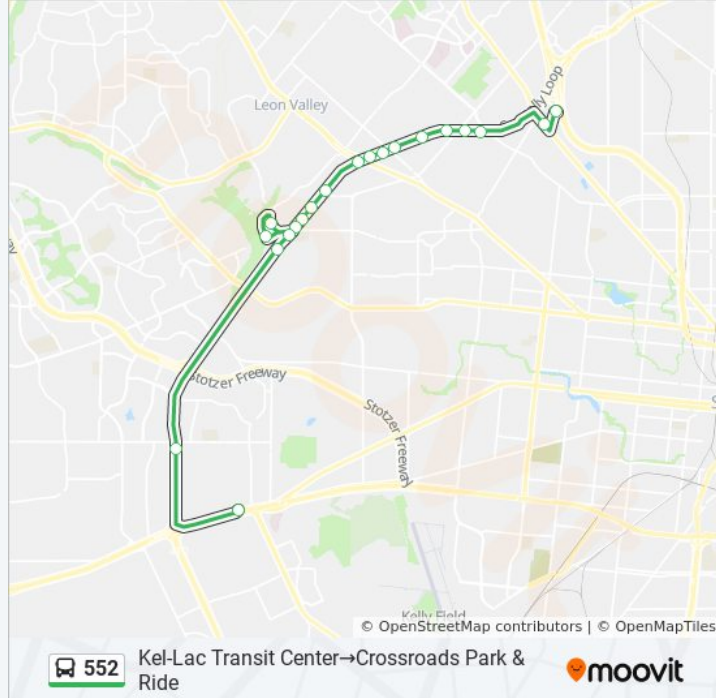

552 bus Info

Direction: Kel-Lac Transit Center→Crossroads Park & Ride

Stops: 23

Trip Duration: 31 min

Line Summary:

NW Loop 410 E. Access Rd. & E. Pierdas

Fredericksburg Rd. Opp. Wonderland Mall

Crossroads Park & Ride