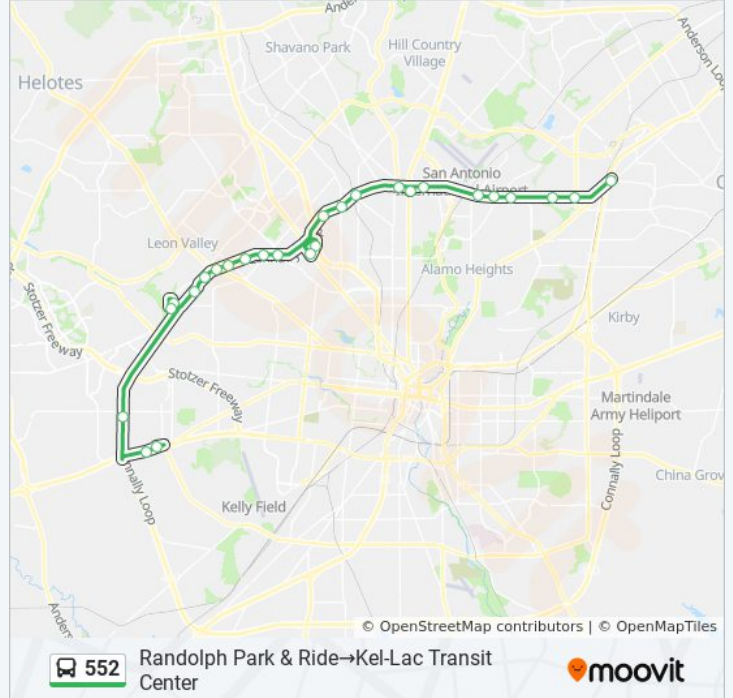

Crossroads Park & Ride

Fredericksburg Rd. at Wonderland Mall

Loop 410 W Access Rd. & Babcock

Loop 410 W Access Rd. at Ent. To Tx

Loop 410 W Access Rd. & Palatine

N.W. Loop 410 W Access Rd. & Ever

N.W. Loop 410w Access Rd. & Bandera

N.W. Loop 410 W Access (5827) Copper

N.W. Loop 410 W Access Rd. at 6045

Wurzbach & Van Cleave

Ingram Transit Center

N.W. Loop 410 S. Access Rd. Between Ingram & Culebra

Loop 410 S. Acc. Past Walmart Gas

Loop 410 South Access Rd & Sh 151

Ih Loop 410 Access Rd South & Waters Edge

SW Loop 410s Access Rd. at 1749

Hwy. 90 E Access Rd. In Ft Of 7500

Kel-Lac Transit Center

Direction: W.W. White Rd. & E. Houston→Brooks Transit Center

19 stops

[VIEW LINE SCHEDULE](#)

W.W. White Rd. & E. Houston

W.W. White Rd. & Leonidas

W.W. White Rd. & Martin Luth

W.W. White Rd. & Rice Rd.

W.W.White & Sea Breeze

W.W.White Rd. & Rigsby

W.W. White Rd. & Boxwood Rd.

Ww White Rd & Sinclair

W.W. White Rd. Opposite Alma

W.W.White Rd. & Roland

552 bus Time Schedule

W.W. White Rd. & E. Houston→Brooks Transit Center Route Timetable:

Sunday	5:30 AM
Monday	4:40 AM
Tuesday	4:40 AM
Wednesday	4:40 AM
Thursday	4:40 AM
Friday	4:40 AM
Saturday	4:38 AM

552 bus Info

Direction: W.W. White Rd. & E. Houston→Brooks Transit Center

Stops: 19

Trip Duration: 19 min