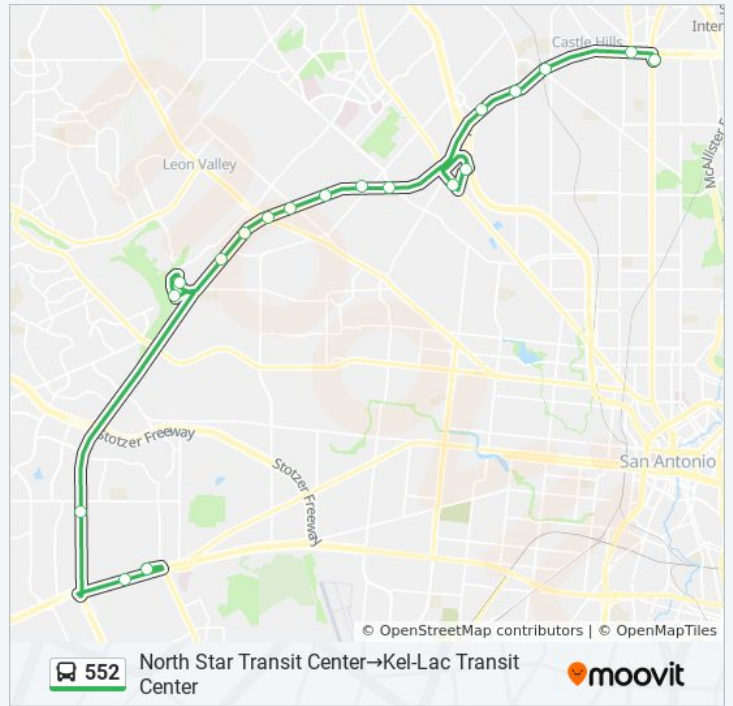

Stops: 24

Trip Duration: 49 min

Line Summary:

Loop 410 W Access Rd. & Palatine
 N.W. Loop 410 W Access Rd. & Ever
 N.W. Loop 410w Access Rd. & Bandera
 N.W. Loop 410 W Access (5827) Copper
 N.W. Loop 410 W Access Rd. at 6045
 Wurzbach & Van Cleave
 Ingram Transit Center
 N.W. Loop 410 S. Access Rd. Between Ingram & Culebra
 Loop 410 S. Acc. Past Walmart Gas
 Loop 410 South Access Rd & Sh 151
 Ih Loop 410 Access Rd South & Waters Edge
 SW Loop 410s Access Rd. at 1749
 Hwy. 90 E Access Rd. In Ft Of 7500
 Kel-Lac Transit Center