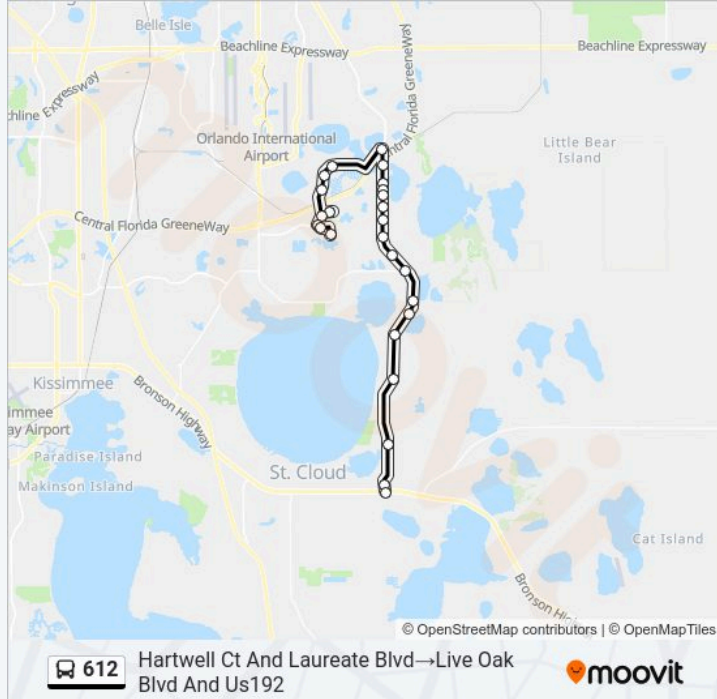

**612 bus Info**

**Direction:** Hartwell Ct And Laureate Blvd→Live Oak Blvd And Us192

**Stops:** 25

**Trip Duration:** 44 min

**Line Summary:**

Narcoossee Rd And Constance Blvd  
 Narcoossee Rd And Thompkins Dr  
 Narcoossee Rd And Jones Rd  
 Narcoossee Rd And Rummell Rd  
 S Narcoossee Rd And E 10th St  
 Live Oak Blvd And Us192

**Direction: Live Oak Blvd And Us192→Hartwell Ct And Laureate Blvd**

24 stops

[VIEW LINE SCHEDULE](#)

Live Oak Blvd And Us192  
 Narcoossee Rd And E 10th St  
 Narcoossee Rd And Rummell Rd  
 Narcoossee Rd And Jones Rd  
 Narcoossee Rd And Thompkins Dr  
 Narcoossee Rd And Mill Stream Dr  
 Narcoossee Rd And Cyrils Dr  
 Narcoossee Rd And Boggy Creek Rd  
 Narcoossee Rd And Eagle Creek Sanctuary Blvd  
 Narcoossee Rd And Eagle Creek Center Blvd  
 Narcoossee Rd And Emerson Lake Blvd  
 Narcoossee Rd And Tyson Rd  
 Narcoossee Rd And Weller Blvd  
 Narcoossee Rd And Irenic Way  
 Narcoossee Rd And William Carey Dr  
 Narcoossee Rd And Kirby Smith Rd  
 Lake Nona Blvd And Narcoossee Rd  
 Lake Nona Blvd And Kpmg Lakehouse

**612 bus Info**

**Direction:** Live Oak Blvd And Us192→Hartwell Ct And Laureate Blvd

**Stops:** 24

**Trip Duration:** 43 min

**Line Summary:**

Lake Nona Blvd And James Bay Dr

Lake Nona Blvd And Lake Nona Gateway Rd