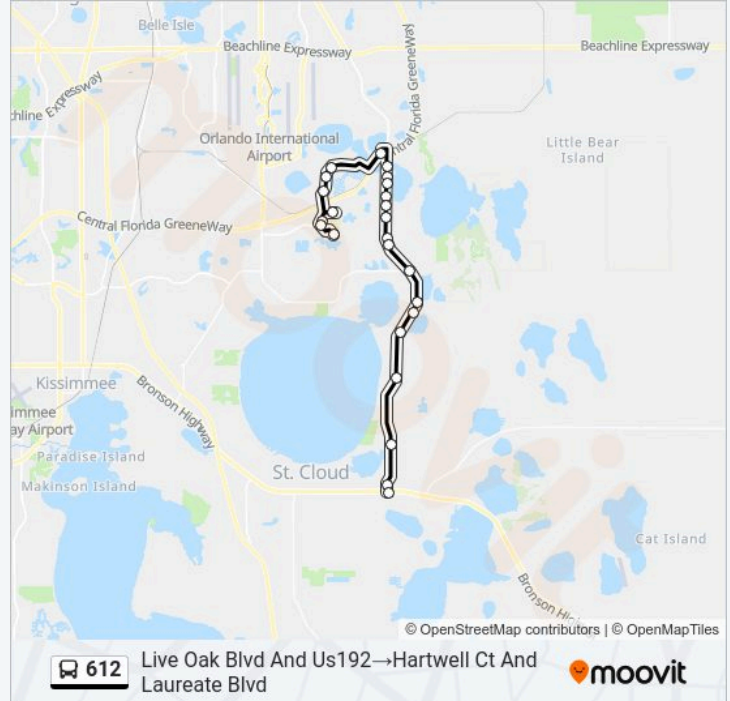

**Direction: Live Oak Blvd And Us192→Hartwell Ct And Laureate Blvd**

24 stops

[VIEW LINE SCHEDULE](#)

Live Oak Blvd And Us192  
 Narcoossee Rd And E 10th St  
 Narcoossee Rd And Rummell Rd  
 Narcoossee Rd And Jones Rd  
 Narcoossee Rd And Thompkins Dr  
 Narcoossee Rd And Mill Stream Dr  
 Narcoossee Rd And Cyrils Dr  
 Narcoossee Rd And Boggy Creek Rd  
 Narcoossee Rd And Eagle Creek Sanctuary Blvd  
 Narcoossee Rd And Eagle Creek Center Blvd  
 Narcoossee Rd And Emerson Lake Blvd  
 Narcoossee Rd And Tyson Rd  
 Narcoossee Rd And Weller Blvd  
 Narcoossee Rd And Irenic Way  
 Narcoossee Rd And William Carey Dr  
 Narcoossee Rd And Kirby Smith Rd  
 Lake Nona Blvd And Narcoossee Rd  
 Lake Nona Blvd And Kpmg Lakehouse

**612 bus Time Schedule**

Live Oak Blvd And Us192→Hartwell Ct And Laureate Blvd Route Timetable:

Monday	5:10 AM - 9:05 PM
Tuesday	5:10 AM - 9:05 PM
Wednesday	5:10 AM - 9:05 PM
Thursday	5:10 AM - 9:05 PM
Friday	5:10 AM - 9:05 PM
Saturday	5:05 AM - 9:05 PM
Sunday	6:05 AM - 9:05 PM

**612 bus Info**

**Direction:** Live Oak Blvd And Us192→Hartwell Ct And Laureate Blvd

**Stops:** 24

**Trip Duration:** 43 min

**Line Summary:**

Lake Nona Blvd And James Bay Dr

Lake Nona Blvd And Lake Nona Gateway Rd

Nemours Pky And Nemours Hospital

Lake Nona Blvd And Tavistock Lakes Blvd

Veterans Way And Lake Nona Blvd

Hartwell Ct And Laureate Blvd

612 bus time schedules and route maps are available in an offline PDF at [moovitapp.com](https://moovitapp.com). Use the Moovit App to see live bus times, train schedule or subway schedule, and step-by-step directions for all public transit in Orlando.