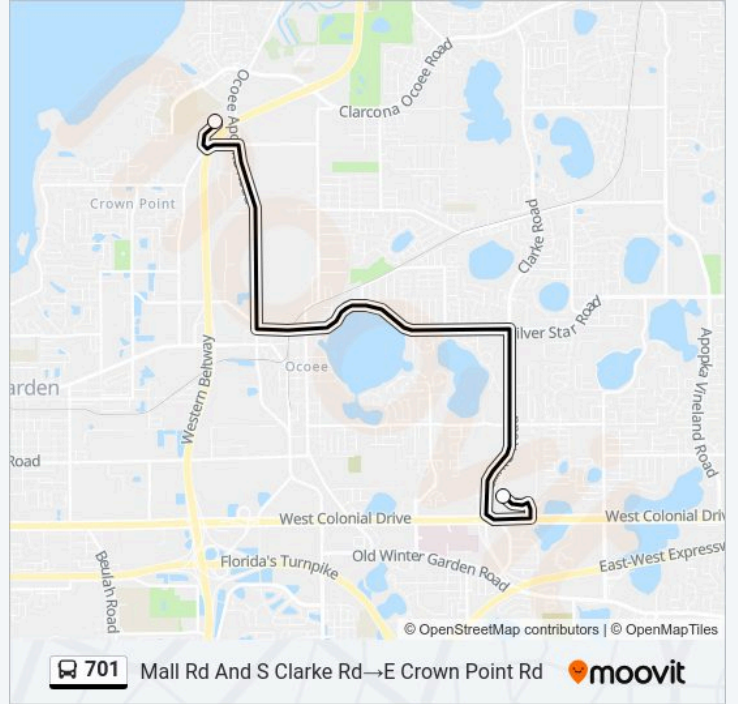

Use the Moovit App to find the closest 701 bus station near you and find out when is the next 701 bus arriving.

Direction: E Crown Point Rd→Mall Rd And S Clarke Rd

2 stops

[VIEW LINE SCHEDULE](#)

E Crown Point Rd

701 bus Info

Direction: E Crown Point Rd→Mall Rd And S Clarke Rd

Stops: 2

Trip Duration: 20 min

Line Summary:

Direction: Mall Rd And S Clarke Rd→E Crown Point Rd

2 stops

[VIEW LINE SCHEDULE](#)

Mall Rd And S Clarke Rd

E Crown Point Rd

701 bus Time Schedule

Mall Rd And S Clarke Rd→E Crown Point Rd Route

Timetable:

Sunday	Not Operational
Monday	Not Operational
Tuesday	7:10 AM - 4:55 PM
Wednesday	7:10 AM - 4:55 PM
Thursday	7:10 AM - 4:55 PM
Friday	7:10 AM - 4:55 PM
Saturday	Not Operational

701 bus Info

Direction: Mall Rd And S Clarke Rd→E Crown Point Rd

Stops: 2

Trip Duration: 20 min

Line Summary:

701 bus time schedules and route maps are available in an offline PDF at moovitapp.com. Use the Moovit App to see live bus times, train schedule or subway schedule, and step-by-step directions for all public transit in Orlando.