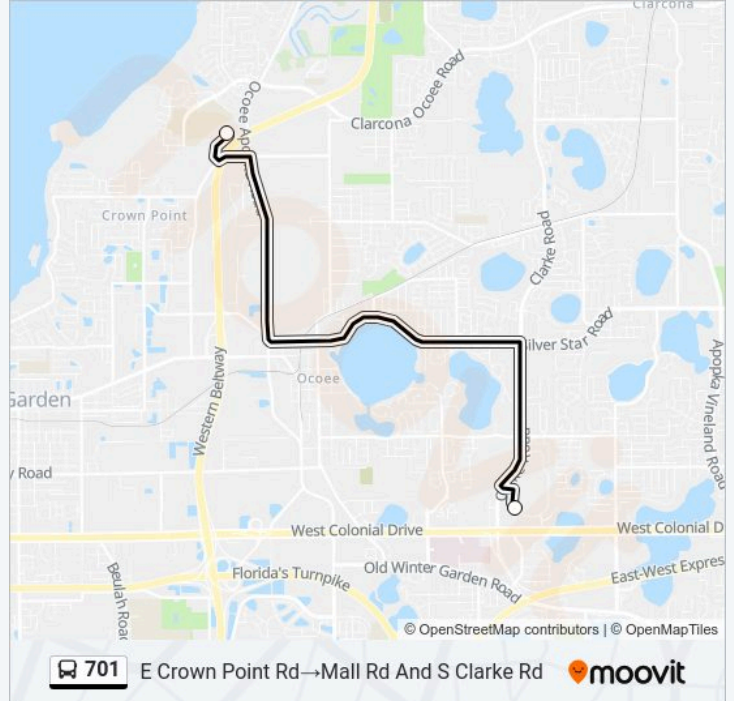

 701

E Crown Point Rd→Mall Rd And S Clarke Rd

Get The App

The 701 bus line (E Crown Point Rd→Mall Rd And S Clarke Rd) has 2 routes. For regular weekdays, their operation hours are:

(1) E Crown Point Rd→Mall Rd And S Clarke Rd: 11:05 AM - 8:45 PM(2) Mall Rd And S Clarke Rd→E Crown Point Rd: 7:10 AM - 4:55 PM

Use the Moovit App to find the closest 701 bus station near you and find out when is the next 701 bus arriving.

Direction: E Crown Point Rd→Mall Rd And S Clarke Rd

2 stops

[VIEW LINE SCHEDULE](#)

E Crown Point Rd

Mall Rd And S Clarke Rd

701 bus Time Schedule

E Crown Point Rd→Mall Rd And S Clarke Rd Route
Timetable:

Sunday	Not Operational
Monday	Not Operational
Tuesday	11:05 AM - 8:45 PM
Wednesday	10:40 AM - 8:45 PM
Thursday	11:05 AM - 8:45 PM
Friday	11:05 AM - 8:45 PM
Saturday	Not Operational

701 bus Info

Direction: E Crown Point Rd→Mall Rd And S Clarke Rd

Stops: 2

Trip Duration: 20 min

Line Summary:

Direction: Mall Rd And S Clarke Rd→E Crown Point Rd

2 stops

[VIEW LINE SCHEDULE](#)