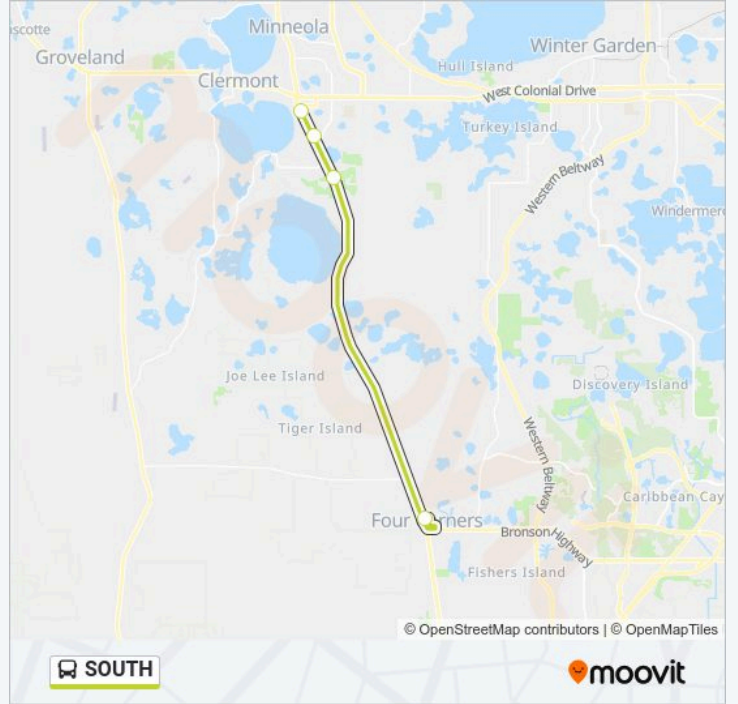

SOUTH bus time schedules and route maps are available in an offline PDF at moovitapp.com. Use the Moovit App to see live bus times, train schedule or subway schedule, and step-by-step directions for all public transit in Orlando.

© 2025 Moovit - All Rights Reserved