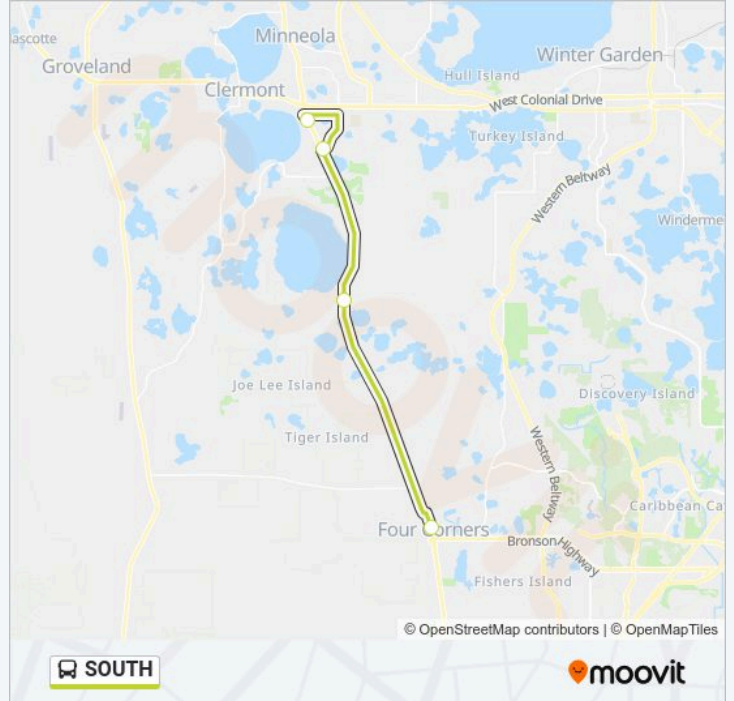

Direction:

4 stops

[VIEW LINE SCHEDULE](#)

Lx50001 Fdot Park N Ride

Lx50433 Johns Lake Blvd & U.S 27

Lake Louisa State Park

Cagan Stop

SOUTH bus Time Schedule

Route Timetable:

Monday	7:00 AM-7:00 PM
Tuesday	7:00 AM-7:00 PM
Wednesday	7:00 AM-7:00 PM
Thursday	7:00 AM-7:00 PM
Friday	7:00 AM-7:00 PM
Saturday	Not Operational
Sunday	Not Operational

SOUTH bus Info

Direction:

Stops: 4

Trip Duration: 24 min

Line Summary:

Direction:

4 stops

[VIEW LINE SCHEDULE](#)

Cagan Stop

Kings Ridge