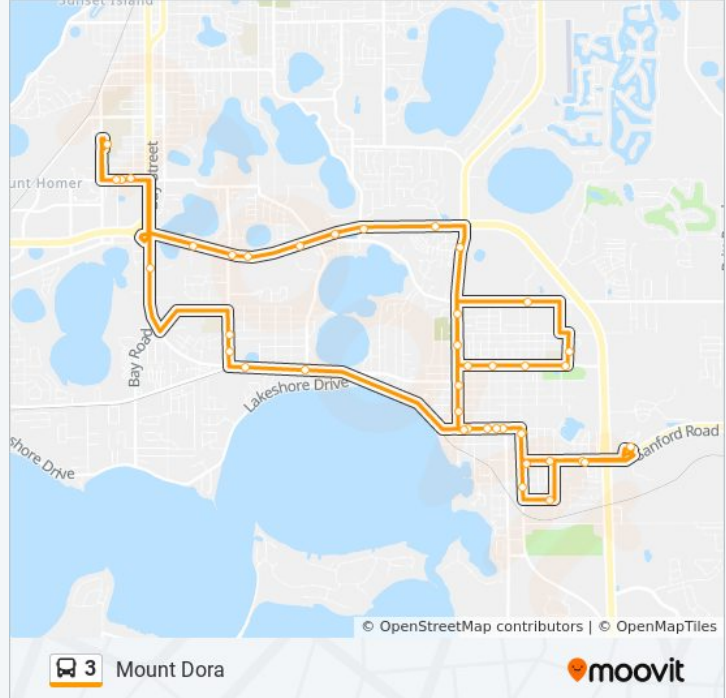

E 5th Ave/N Clayton St

N Highland St/E 4th Ave

E 1st Ave/S Highland St

E 1st Ave/S Rhodes St

E 1st Ave/Groveland Rd

Veranda Way/Fl-46

E 1st Ave/Groveland Rd

Camp Ave/ S Rossiter St

N Highland St/Liberty Ave

N Highland St/5th Ave

5th Ave/N Grandview St

5th Ave/N Baker St

W Old Us Hwy 441/Morningside Dr

W Old Us Hwy 441/Tavares Rd

Eudora Rd/Brown Ave

Eudora Rd/Javens Cir

Fl-19a/Codding Pl

W Ardice Ave/Titcomb St

W Ardice Ave/Ruleme St

Kurt St/Jennings Ave

3 bus time schedules and route maps are available in an offline PDF at moovitapp.com. Use the [Moovit App](#) to see live bus times, train schedule or subway schedule, and step-by-step directions for all public transit in Orlando.

[About Moovit](#) • [MaaS Solutions](#) • [Supported Countries](#) • [Mooviter Community](#)

© 2024 Moovit - All Rights Reserved

Check Live Arrival Times