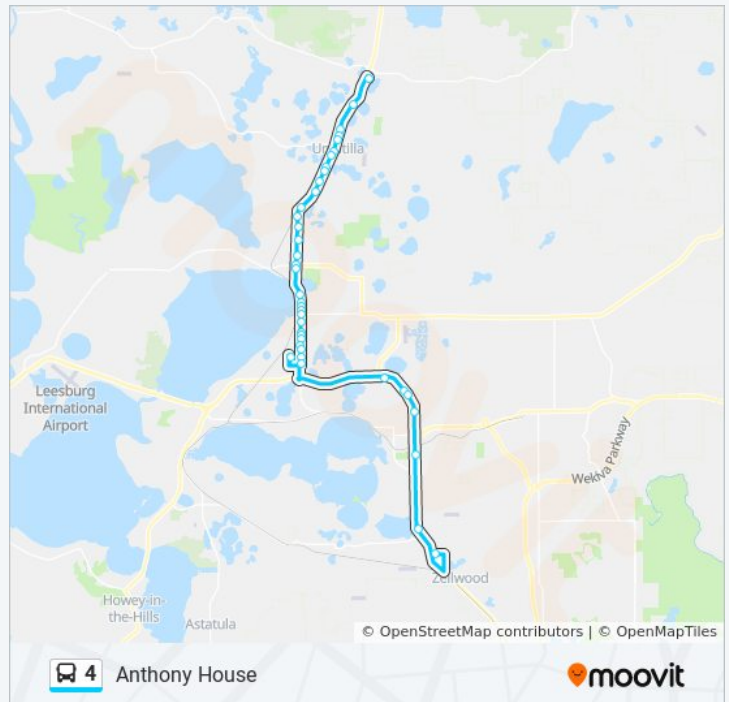

4 bus Info

Direction: Altoona Post Office

Stops: 45

Trip Duration: 66 min

Line Summary:

FI-19/Alice Ave
 FI-19/E Burrell Rd
 FI-19/Mckinley Rd
 FI-19/Oak St
 FI-19/Whistling Pines Rd
 FI-19/Lakeside Mhp
 FI-19/Spencer Ln
 S Central Ave/Mills St
 S Central Ave/Cr-450a
 S Central Ave/Ball Park Rd
 S Central Ave/Wafford St
 S Central Ave/Mebane St
 S Central Ave/Cassady St
 N Central Ave/Smith St
 N Central Ave/Palmetto St
 E Collins St/Goodbar Ave
 E Collins St/N Orange Ave
 E Collins St/Charles Osborne Rd
 E Collins St/N Orange Ave
 N Central Ave/Owens St
 N Central Ave/Lake St
 N Central Ave/Beach St
 Main St/Clark Rd

Anthony House Route Timetable:

Sunday	Not Operational
Monday	7:11 AM - 5:11 PM
Tuesday	7:11 AM - 5:11 PM
Wednesday	7:11 AM - 5:11 PM
Thursday	7:11 AM - 5:11 PM
Friday	7:11 AM - 5:11 PM
Saturday	Not Operational

- S Central Ave/Guerrant St
- S Central Ave/Mebane St
- S Central Ave/E Lakeview St
- S Central Ave/Ball Park Rd
- S Central Ave/Mills St
- FI-19/Lakeside Mhp
- FI-19/Whistling Pines Rd
- FI-19/Lenord St
- FI-19/Mckinley Rd
- FI-19/Pine Meadows Golf Course Rd
- FI-19/FI-44
- FI-19/FI-44
- N Bay St/W Herrick Dr
- N Bay St/Bates Ave
- N Bay St/Hazzard Ave
- N Bay St/E Mcdonald Ave
- N Bay St/E Orange Ave
- S Bay St/W Ward Ave
- S Bay St/W Herrick Ave
- S Bay St/W Stevens Ave
- S Bay St/W Lakeview Ave
- S Bay St/W Taylor Ave
- S Bay St/E Golf Link Ave
- S Bay St/E Chesley Ave
- S Bay St/Pinecrest Ave
- Kurt St/Jennings Ave
- Us-441/Donnelly St
- Us-441/Country Club Blvd
- Us-441/Limit Ave
- Us-441/Lincoln Ave
- Us-441/Robie Ave
- Us-441/Oneida Dr
- Us-441/Holly St

4 bus Info

Direction: Anthony House

Stops: 39

Trip Duration: 54 min

Line Summary:

4 bus time schedules and route maps are available in an offline PDF at moovitapp.com. Use the [Moovit App](#) to see live bus times, train schedule or subway schedule, and step-by-step directions for all public transit in Orlando.