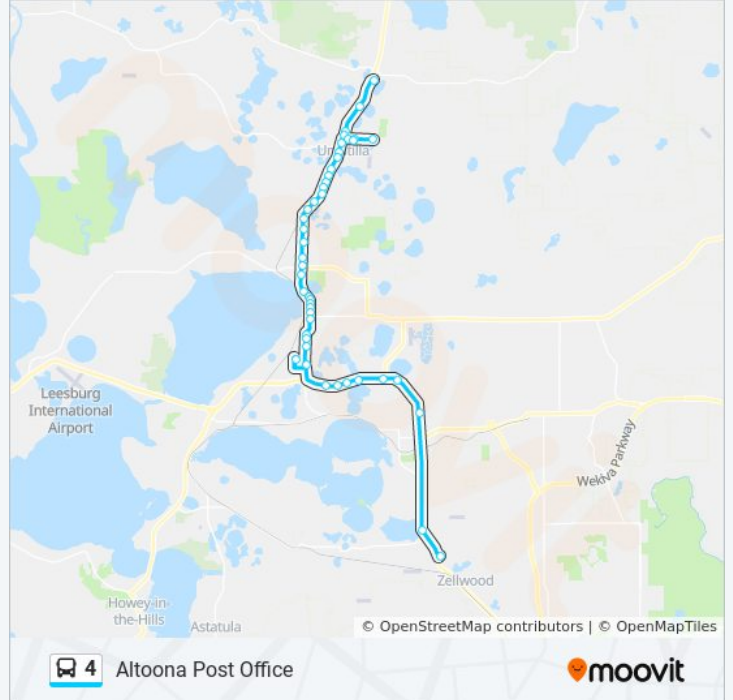

4 bus Info

Direction: Altoona Post Office

Stops: 45

Trip Duration: 66 min

Line Summary:

FI-19/Alice Ave
 FI-19/E Burrell Rd
 FI-19/Mckinley Rd
 FI-19/Oak St
 FI-19/Whistling Pines Rd
 FI-19/Lakeside Mhp
 FI-19/Spencer Ln
 S Central Ave/Mills St
 S Central Ave/Cr-450a
 S Central Ave/Ball Park Rd
 S Central Ave/Wafford St
 S Central Ave/Mebane St
 S Central Ave/Cassady St
 N Central Ave/Smith St
 N Central Ave/Palmetto St
 E Collins St/Goodbar Ave
 E Collins St/N Orange Ave
 E Collins St/Charles Osborne Rd
 E Collins St/N Orange Ave
 N Central Ave/Owens St
 N Central Ave/Lake St
 N Central Ave/Beach St
 Main St/Clark Rd

Direction: Anthony House

39 stops

[VIEW LINE SCHEDULE](#)

Main St/Clark Rd
 N Central Ave/Palm St
 N Central Ave/Lake St
 N Central Ave/Palm St
 N Central Ave/Palmetto St
 N Central Ave/Mitchner St

4 bus Time Schedule