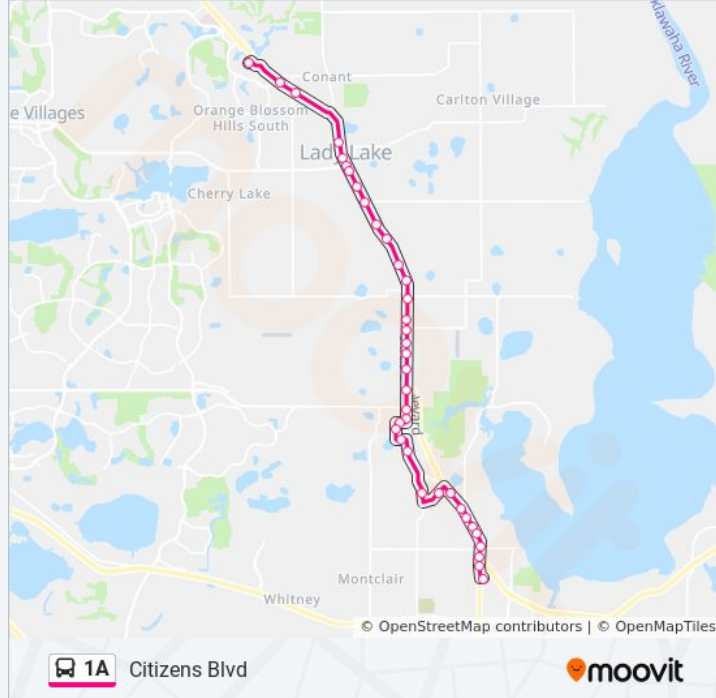

1A bus Info

Direction: Citizens Blvd

Stops: 37

Trip Duration: 61 min

Line Summary:

W Berckman St/Lime St

E Mirror Lake Dr/Railroad St

Seminole Ave/W Fruitland St

S Dixie Ave/Forest St

Thomas Ave/Silver Point Cir

Dr Martin Luther King Jr Blvd/Citrus Blvd

Citrus Blvd/Indian Trail

Us-441 S/Picciola Rd

Citrus Blvd/Tally Rd

Citrus Blvd/Akron Dr

N 14th St/Akron Dr

N 14th St/Griffin Rd

N 14th St/Hill St

N 14th St/William St

Citizens Blvd/N 14th St

Direction: The Villages

38 stops

[VIEW LINE SCHEDULE](#)

Citizens Blvd/N 14th St

1A bus Info

Direction: The Villages

Stops: 38

Trip Duration: 60 min

Line Summary:

N Dixie Ave/E Berckman St

N Dixie Ave/E Catawba St

N Dixie Ave/Shiloh St