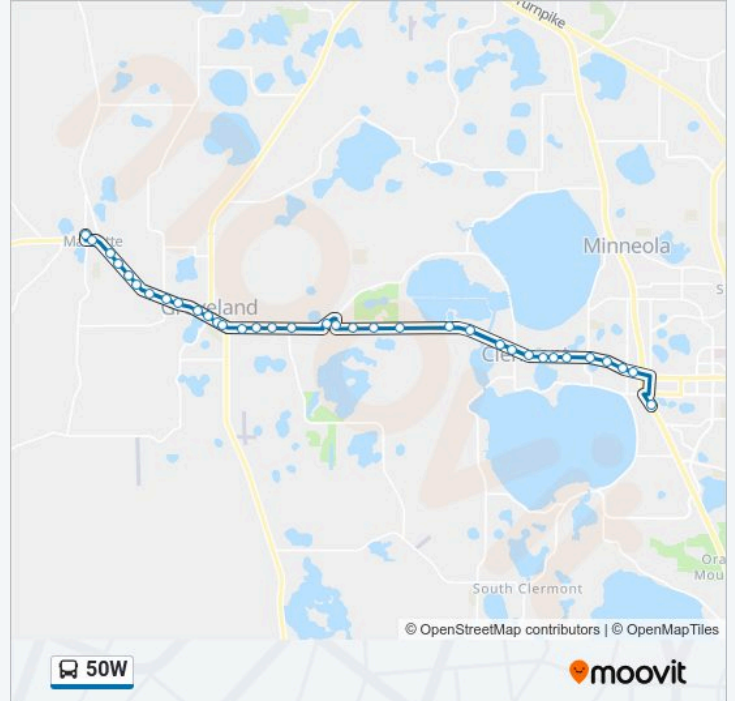

Lx50485 Sr 50 & Waterside Pointe Dr

Lx50489 Sr 50 & Max Hooks Rd

Lx50493 Sr 50 & Green Valley Blvd

Lx50497 Sr 50 & Singleton Cir

Lx50501 FL 50 & Cr 565a

Lx50505 Eagles Crossing & Hidden View Dr

Lx50509 FL 50 & Monte Vista Rd

Lx50513 FL 50 & Sampey Rd

Lx50517 FL 50 & Beverly Dr

Lx50521 FL 50 & Gadson Ave

Lx50525 FL 50 & Illinois Ave

Lx50529 FL 50 & Indiana Ave

Lx50533 FL 50 & N Lake Ave

Lx50537 FL 50 & Alabama Ave

Lx50541 FL 50 & Catherine Ln

Lx50545 FL 50 & Villa City Rd

Lx50549 FL 50 & Groveland Farms Rd

Lx50553 FL 50 & Atlantic Ave

Lx50557 FL 50 & Ashland Ave

Lx50561 E Myers Blvd & Albrook St

Lx50565 FL 50 & American Legion Rd

Lx50569 FL 50 & Hickory St

Lx50301 Sunset Ave & W Mohawk Ave

50W bus time schedules and route maps are available in an offline PDF at moovitapp.com. Use the Moovit App to see live bus times, train schedule or subway schedule, and step-by-step directions for all public transit in Orlando.

© 2024 Moovit - All Rights Reserved