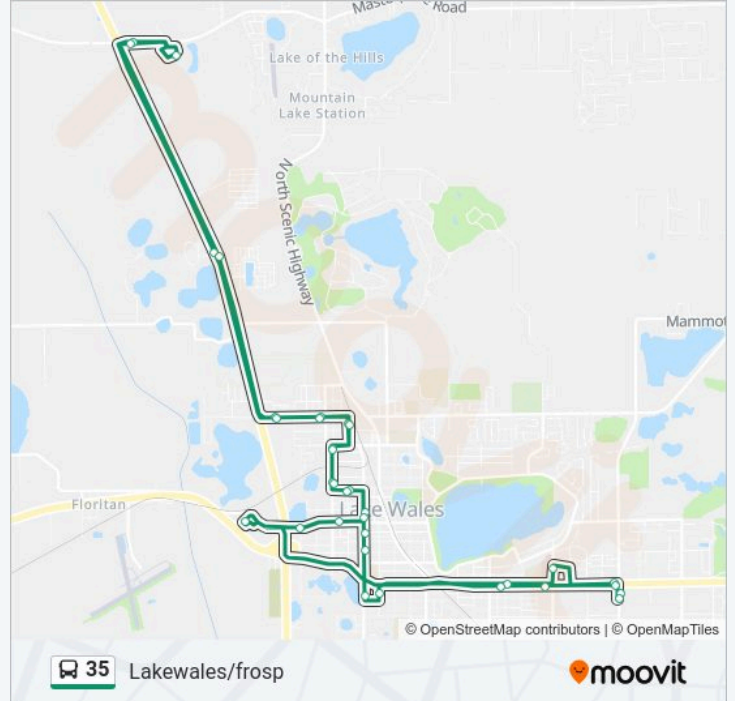

S 1st St & Emerald Ave

Hwy 60 & Hunt Brothers Rd

N Scenic Hwy/Hwy 17 & Stephenson Ave

Mini Mac's Store at Babson Park

1200 N Scenic Hwy

South County Jail

Walmart at Lake Wales

1903 Hwy 60

Lake Wales Medical Center

1001 Hwy 60

S 1st St & E Bullard Ave

S 1st St & E Tillman Ave

N 1st St & E Park Ave

96 W Sessoms Ave

Austin Community Center

Mlk Jr Blvd & Dr Ja Whitshire Ave

B St & Lincoln Ave

Washington Ave & Pearl St

Washington Ave & New St

Us 27 & Tower Point Cir

Chalet Suzanne Rd & Us 27

35 bus time schedules and route maps are available in an offline PDF at moovitapp.com. Use the Moovit App to see live bus times, train schedule or subway schedule, and step-by-step directions for all public transit in Orlando.

© 2025 Moovit - All Rights Reserved