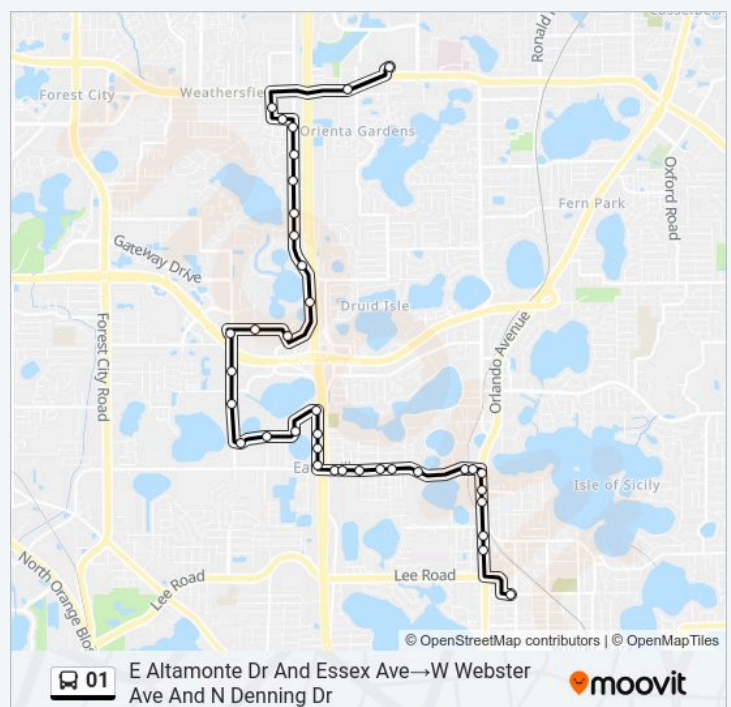

Lucien Way And S Lake Destiny Rd

S Lake Destiny Rd And Lucien Way

S Lake Destiny Rd And W Kennedy Blvd

S Lake Destiny Rd And W Kennedy Blvd

01 bus Time Schedule

E Altamonte Dr And Essex Ave→W Webster Ave And N Denning Dr Route Timetable:

Stops: 37

Trip Duration: 34 min

Line Summary:

E Kennedy Blvd And S Wymore Rd

E Kennedy Blvd And Gabriel St

E Kennedy Blvd And S College Ave

E Kennedy Blvd And N Calhoun Ave

E Kennedy Blvd And S West St