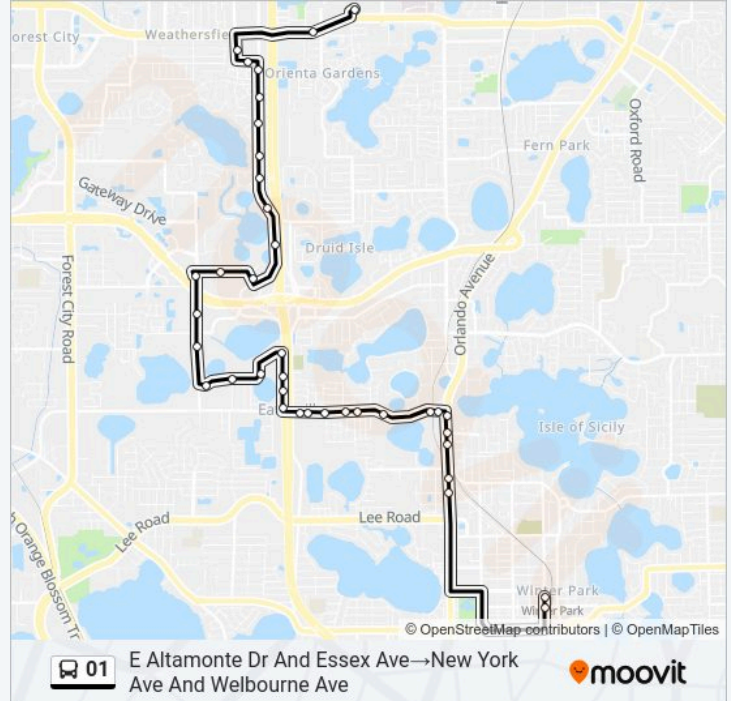

01 bus Info

Direction: E Altamonte Dr And Essex Ave→New York Ave And Welbourne Ave

Stops: 38

Trip Duration: 42 min

Line Summary:

Lucien Way And S Lake Destiny Dr

Lucien Way And S Lake Destiny Rd

S Lake Destiny Rd And Lucien Way

S Lake Destiny Rd And W Kennedy Blvd

S Lake Destiny Rd And W Kennedy Blvd

E Kennedy Blvd And S Wymore Rd

E Kennedy Blvd And Gabriel St

E Kennedy Blvd And S College Ave

E Kennedy Blvd And N Calhoun Ave

E Kennedy Blvd And S West St

Lake Ave And Grove St

Lake Ave And Cottontail Ln

Lake Ave And S Orlando Ave

S Orlando Ave And Lake Ave

S Orlando Ave And Magnolia Rd

S Orlando Ave And Cir Dr

S Orlando Ave And Elvin Ave

N Orlando Ave And Glendon Pky

S New York Ave And W New England Ave

New York Ave And Welbourne Ave

Direction: W Webster Ave And N Denning Dr→E Altamonte Dr And Essex Ave

34 stops

[VIEW LINE SCHEDULE](#)

W Webster Ave And N Denning Dr

W Webster Ave And Galloway Dr