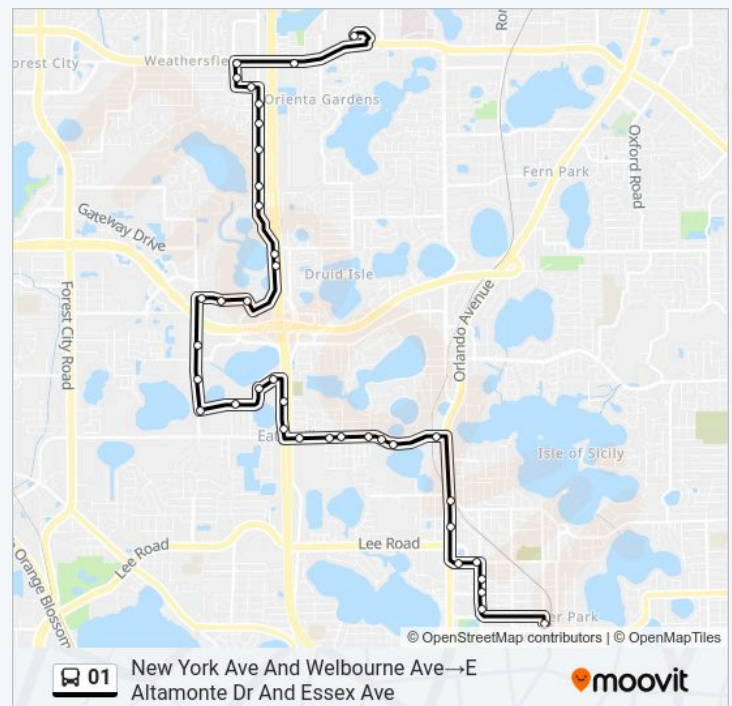

Friday

6:15 AM-9:10 PM

Saturday

Not Operational

Sunday

Not Operational

01 bus Info

Direction: New York Ave And Welbourne Ave→E
Altamonte Dr And Essex Ave

Stops: 38

Trip Duration: 41 min

Line Summary:

225 Westmont Dr

W Sr 436 And S Westmonte Dr

E Altamonte Dr And Northlake Blvd

E Altamonte Dr And Essex Ave

Direction: E Altamonte Dr And Essex Ave→W Webster Ave And N Denning Dr

37 stops

[VIEW LINE SCHEDULE](#)

E Altamonte Dr And Essex Ave

E Altamonte Dr And Cranes Roost Blvd

S Westmonte Dr And Mayflower Center

S Westmonte Dr And Springs Colony Cir

426 Wymore Rd

Wymore Rd And Spanish Trace Dr