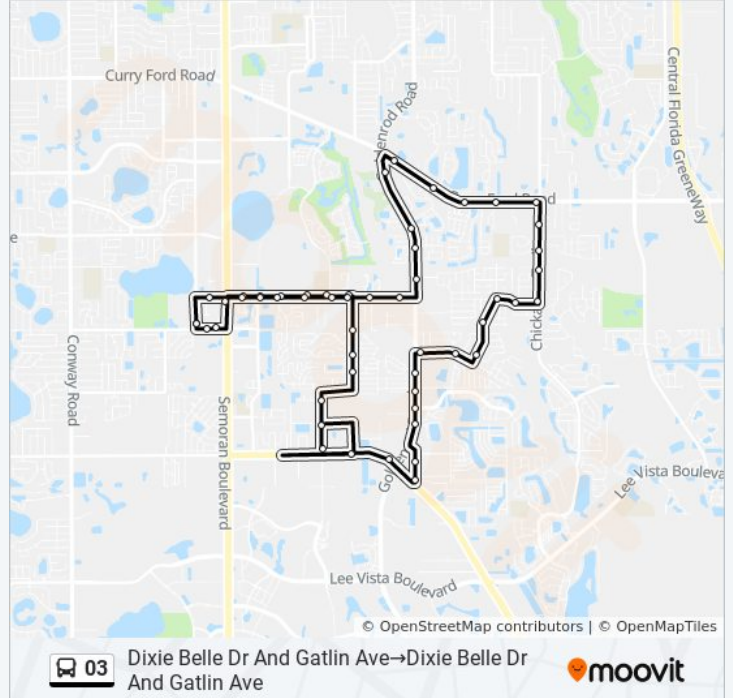

Use the Moovit App to find the closest 03 bus station near you and find out when is the next 03 bus arriving.

Direction: Dixie Belle Dr And Gatlin Ave→Dixie Belle Dr And Gatlin Ave
 53 stops
[VIEW LINE SCHEDULE](#)

Redditt Rd And Hoffner Ave

Redditt Rd And Nassau Ave

Redditt Rd And Tidewave St

Redditt Rd And Edgefield Ln

Redditt Rd And Gibraltar Rd

Redditt Rd And Pompeii Rd

Pershing Ave And Redditt Rd

Pershing Ave And Lingo Ln

Pershing Ave And Lingo Ln

Pershing Ave And Wild Horse Rd

Pershing Ave And Commander Dr

Pershing Ave And Commander Dr

S Semoran Blvd And Pershing Ave

Gatlin Ave And S Semoran Blvd

Gatlin Ave And Dixie Belle Dr

Direction: Dixie Belle Dr And Gatlin Ave→N Garland Ave And W Amelia St

45 stops

[VIEW LINE SCHEDULE](#)

- Dixie Belle Dr And Gatlin Ave
- Pershing Ave And Thornbriar Ln
- S Semoran Blvd And Pershing Ave
- Lake Margaret Dr And Dixie Belle Dr
- Lake Margaret Dr And Dixie Belle Dr
- Lake Margaret Dr And Southfork Ranch Dr
- Lake Margaret Dr And Berrywood Dr
- Lake Margaret Dr And Carisudo Ct
- Lake Margaret Dr And Conway Rd
- Lake Margaret Dr And Conway Rd
- Lake Margaret Dr And Condel Dr
- Lake Margaret Dr And Touraine Ave
- Lake Margaret Dr And Conway Gardens Rd
- Lake Margaret Dr And Jan Dr
- Lake Margaret Dr And S Crystal Lake Dr
- Peel Ave And Sheffield Ave
- Peel Ave And Shannon Rd
- Peel Ave And E Jersey Ave
- Peel Ave And Page Ave
- E Grant Ave And Peel Ave
- E Grant Ave And S Bumby Ave
- S Bumby Ave And E Jersey Ave
- E Michigan St And S Bumby Ave
- E Michigan St And Marlboro St
- E Michigan St And S Shine Ave
- E Michigan St And Mayer St
- E Michigan St And Storrow Dr