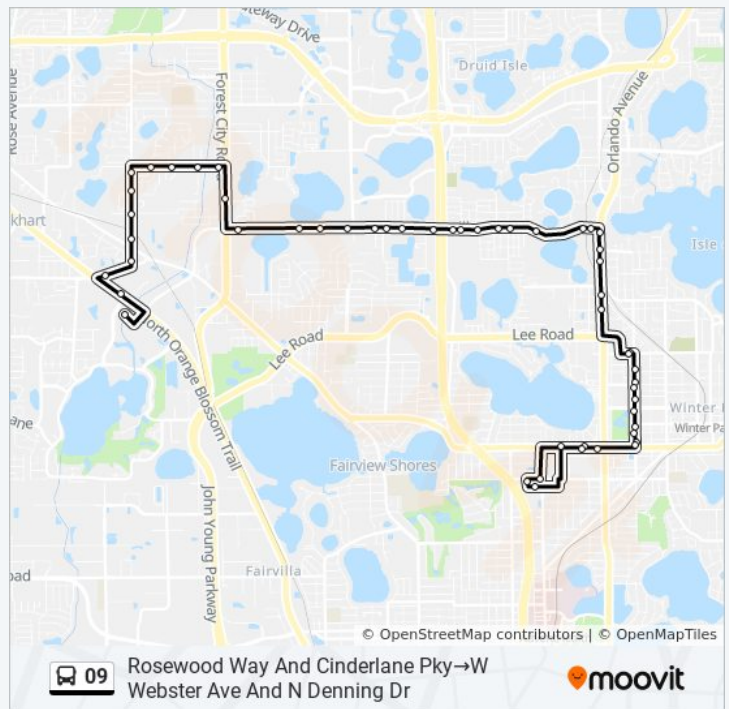

**Direction:** Rosewood Way And Cinderlane Pky→W Webster Ave And N Denning Dr

**Stops:** 53

**Trip Duration:** 39 min

**Line Summary:**

S Orlando Ave And Elvin Ave  
 N Orlando Ave And Glendon Pky  
 W Webster Ave And N Denning Dr  
 Denning Dr And Canton Ave  
 N Denning Dr And W Morse Blvd  
 S Denning Dr And W Lyman Ave  
 S Denning Dr And W Fairbanks Ave  
 W Fairbanks Ave And Shoreview Ave  
 W Fairbanks Ave And Jackson Ave  
 Michigan Ave And Clay St  
 Ohio St And Minnesota Ave  
 Minnesota Ave And Clay St  
 W Fairbanks Ave And Shoreview Ave  
 W Fairbanks Ave And Brdview Ave  
 S Denning Dr And W Comstock Ave  
 S Denning Dr And Douglas Ave  
 N Denning Dr And Symonds Ave  
 N Denning Dr And W Canton Ave  
 N Denning Dr And W Swoope Ave  
 W Webster Ave And N Denning Dr