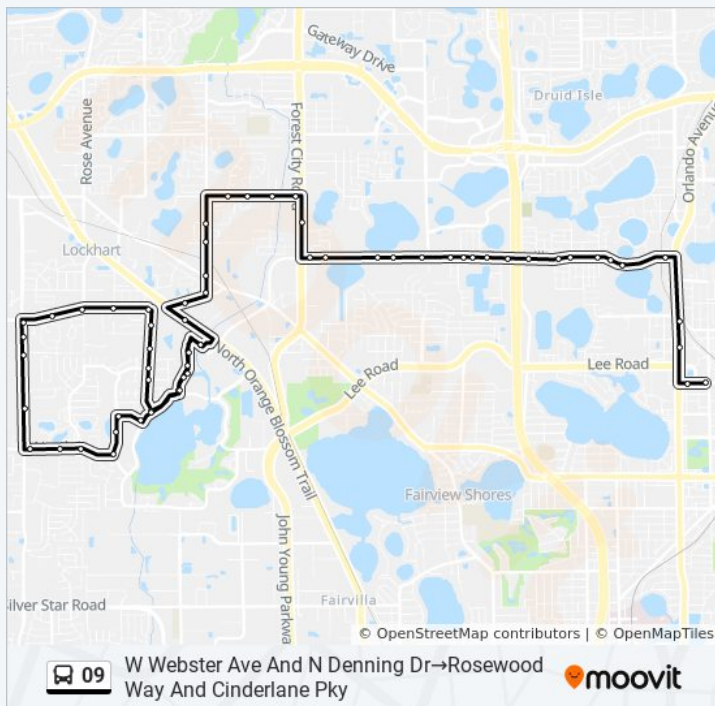

Rose Of Trlalee Way And Rose Bay Dr

Rose Bay Dr And Landing Dr

**Direction:** W Webster Ave And N Denning Dr→Rosewood Way And Cinderlane Pky

**Stops:** 62

**Trip Duration:** 42 min

**Line Summary:**

Rose Bay Dr And Beaumont Dr