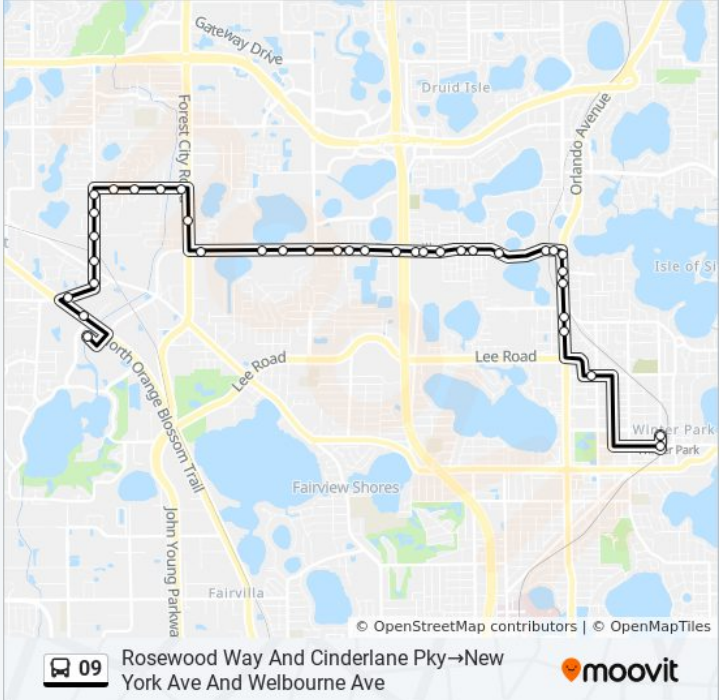

Rosewood Way And Cinderlane Pky→New York Ave And Welbourne Ave Route Timetable:

Sunday	Not Operational
Monday	5:50 AM - 11:00 PM
Tuesday	5:50 AM - 11:00 PM
Wednesday	5:50 AM - 11:00 PM
Thursday	5:50 AM - 11:00 PM
Friday	5:50 AM - 11:00 PM
Saturday	Not Operational

**09 bus Info**

**Direction:** Rosewood Way And Cinderlane Pky→New York Ave And Welbourne Ave

**Stops:** 38

**Trip Duration:** 36 min

**Line Summary:**

1101 W Kennedy Blvd  
 W Kennedy Blvd And Samuel St  
 W Kennedy Blvd And Deacon Jones Blvd  
 W Kennedy Blvd And Bethune Dr  
 W Kennedy Blvd And S Lake Destiny Dr  
 E Kennedy Blvd And S Wymore Rd  
 E Kennedy Blvd And Gabriel St  
 E Kennedy Blvd And S College Ave  
 E Kennedy Blvd And N Calhoun Ave  
 E Kennedy Blvd And S West St  
 Lake Ave And Grove St  
 Lake Ave And Cottontail Ln  
 Lake Ave And S Orlando Ave  
 S Orlando Ave And Lake Ave  
 S Orlando Ave And Magnolia Rd  
 S Orlando Ave And Cir Dr  
 S Orlando Ave And Elvin Ave  
 N Orlando Ave And Glendon Pky  
 W Webster Ave And N Denning Dr  
 S New York Ave And W New England Ave  
 New York Ave And Welbourne Ave

**Direction: Rosewood Way And Cinderlane Pky→W Webster Ave And N Denning Dr**

36 stops

[VIEW LINE SCHEDULE](#)

Rosewood Way And Cinderlane Pky  
 N Orange Blossom Trl And Cinderlane Pkwy  
 Clarcona Ocoee Rd And N Orange Blossom Trl  
 Magnolia Homes Rd And Orwood Rd  
 Magnolia Homes Rd And Edgewater Dr  
 Magnolia Homes Rd And Dr Love Rd  
 Magnolia Homes Rd And Alpert Dr