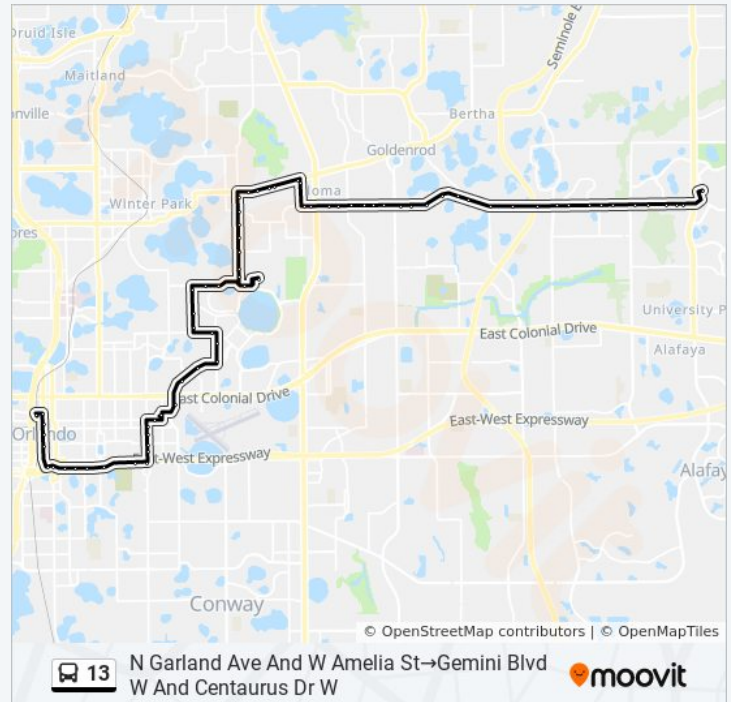

E Anderson St And S Mills Ave

E Anderson St And S Hampton Ave

E Anderson St And S Bumby Ave

S Bumby Ave And E Church St

S Bumby Ave And E Central Blvd

N Bumby Ave And E Washington St

N Bumby Ave And E Robinson St

E Livingston St And N Graham Ave

N Primrose Dr And E Amelia St

Maguire Blvd And Fairgreen St

Maguire Blvd And Woodcock Rd

Maguire Blvd And Lawton Rd

Bennett Rd And Maguire Blvd

Bennett Rd And Bobolink Ln

Corrine Dr And Robin Rd

S Lakemont Avenue And Lanier Court

S Lakemont Ave And Lakemont Cir

S Lakemont Ave And Whitehall Dr

S Lakemont Ave And Banchory Rd

Friday

5:30 AM - 10:45 PM

Saturday

5:30 AM - 10:45 PM

13 bus Info

Direction: N Garland Ave And W Amelia St→Gemini Blvd W And Centaurus Dr W

Stops: 73

Trip Duration: 63 min

Line Summary:

S Lakemont Ave And Loch Berry Rd

N Lakemont Ave And Mizell Ave

N Lakemont Ave And Aloma Ave