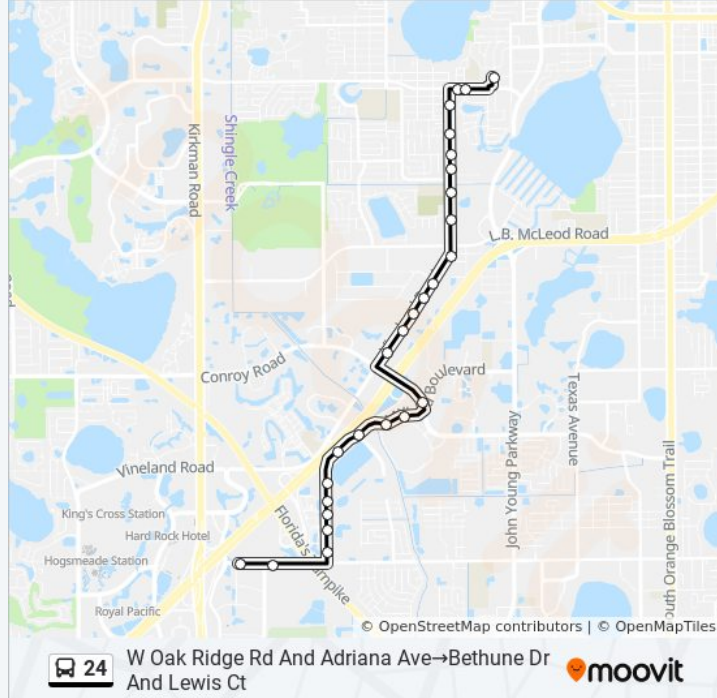

Bruton Blvd And Prince Hall Blvd

Bruton Blvd And Chandler St

Bruton Blvd And Hailles Pl

Bruton Blvd And Covington St

Bruton Blvd And Wells St

Bruton Blvd And Booker St

Columbia St And Ola Dr

Columbia St And Crooms Ave

Bethune Dr And Lewis Ct

24 bus time schedules and route maps are available in an offline PDF at moovitapp.com. Use the [Moovit App](#) to see live bus times, train schedule or subway schedule, and step-by-step directions for all public transit in Orlando.

[About Moovit](#) • [MaaS Solutions](#) • [Supported Countries](#) • [Mooviter Community](#)

© 2024 Moovit - All Rights Reserved

Check Live Arrival Times