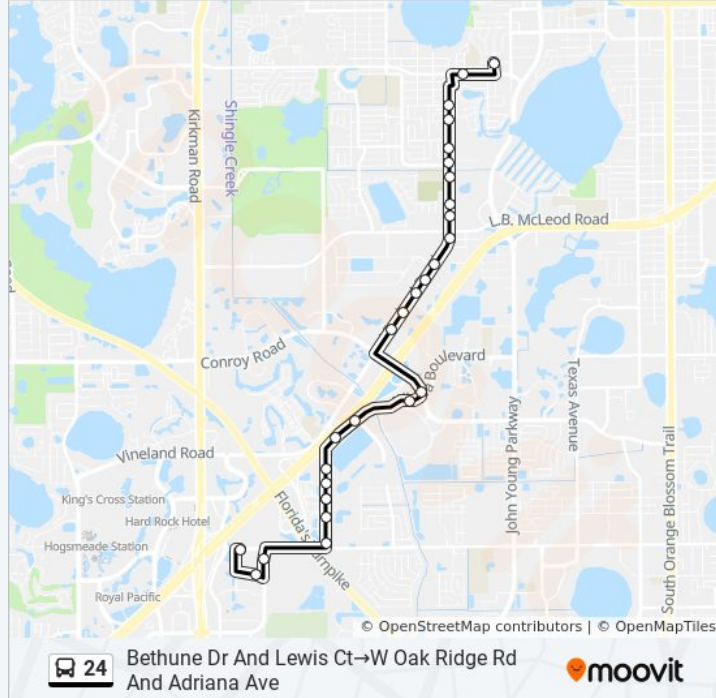

## Direction: Bethune Dr And Lewis Ct→W Oak Ridge Rd And Adriana Ave

28 stops

[VIEW LINE SCHEDULE](#)

- Bethune Dr And Lewis Ct
- Columbia St And Drew Ave
- Bruton Blvd And Cepeda St
- Bruton Blvd And Wells St
- Bruton Blvd And Covington St
- Bruton Boulevard And Roseboro Street
- Bruton Blvd And Chandler St
- Bruton Blvd And Prince Hall Blvd
- Bruton Blvd And Prince Hall Blvd
- Vineland Rd And 34th St
- Vineland Rd And 34th St
- Vineland Rd And 34th St
- Vineland Rd And Sindelar Way
- Vineland Rd And Orange Cty Fleet Mgmt Rd
- Vineland Rd And Sindelar Way
- Conroy Rd And Millenia Blvd
- Millenia Blvd And Conroy Rd
- Millenia Blvd And Topiary Dr
- Millenia Blvd And Radebaugh Way
- Millenia Blvd And Northbridge Dr

## 24 bus Info

**Direction:** Bethune Dr And Lewis Ct→W Oak Ridge Rd And Adriana Ave

**Stops:** 28

**Trip Duration:** 26 min

**Line Summary:**

Millenia Blvd And Northbridge Dr

Millenia Blvd And Northbridge Dr

4509 Millenia Blvd

Millenia Blvd And W Oak Ridge Rd

Millenia Blvd And W Oak Ridge Rd

International Dr And W Oak Ridge Rd

Altamira Dr And International Dr

W Oak Ridge Rd And Adriana Ave

**Direction: W Oak Ridge Rd And Adriana Ave → Bethune Dr And Lewis Ct**

27 stops

[VIEW LINE SCHEDULE](#)

W Oak Ridge Rd And Adriana Ave

W Oak Ridge Rd And International Dr

Millenia Blvd And W Oak Ridge Rd

Millenia Blvd And the Villages Apartments

Millenia Blvd And Northbridge Dr