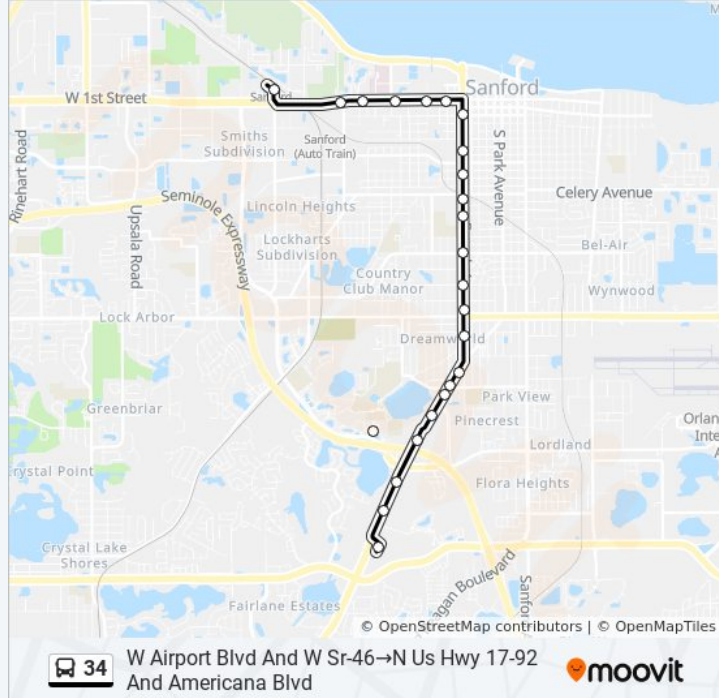

W 1st St And Mangoustine Ave

W Sr 46 And Willner Cir

W Sr 46 And W Airport Blvd

W Airport Blvd And W Sr-46

**Direction: W Airport Blvd And W Sr-46→N Us Hwy 17-92 And Americana Blvd**

24 stops

[VIEW LINE SCHEDULE](#)

W Airport Blvd And W Sr-46

2700 Sr 46 And Persimmon Avenue

W Sr 46 And Pomegranite Ave

Sr 46 And Mangoustine Ave

Sr 46 And Poplar Ave

Sr 46 And S Holley Ave

Us Hwy 17-92 And W 3rd St

Us Hwy 17-92 And W 7th St

**34 bus Info**

**Direction:** W Airport Blvd And W Sr-46→N Us Hwy 17-92 And Americana Blvd

**Stops:** 24

**Trip Duration:** 19 min

**Line Summary:**

Us Hwy 17-92 And Florida St

Us Hwy 17-92 And E Airport Blvd

W Airport Blvd And N Us Hwy 17-92

N Us Hwy 17-92 And E Airport Blvd

N Us Hwy 17-92 And Americana Blvd

N Us Hwy 17-92 And Americana Blvd

34 bus time schedules and route maps are available in an offline PDF at [moovitapp.com](https://moovitapp.com). Use the [Moovit App](#) to see live bus times, train schedule or subway schedule, and step-by-step directions for all public transit in Orlando.