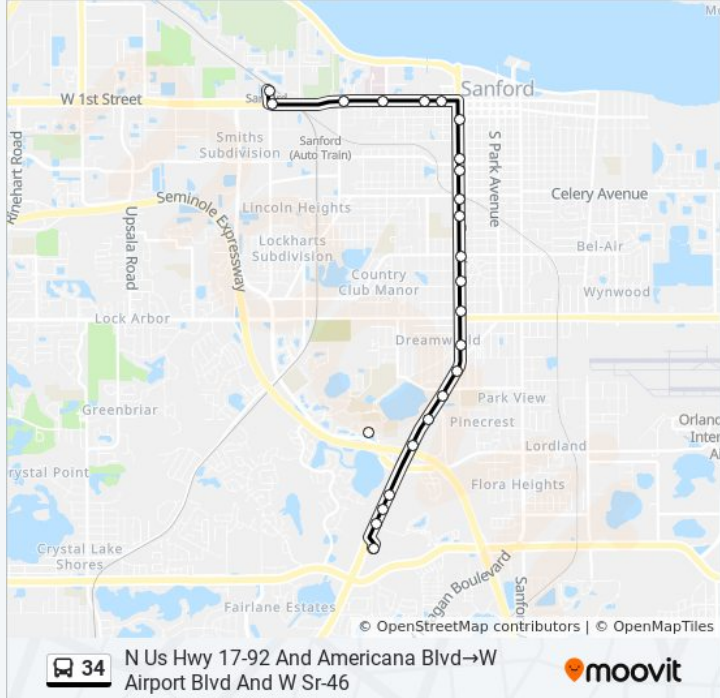

**Direction: N Us Hwy 17-92 And Americana Blvd→W Airport Blvd And W Sr-46**  
 24 stops  
[VIEW LINE SCHEDULE](#)

**34 bus Time Schedule**  
 N Us Hwy 17-92 And Americana Blvd→W Airport Blvd And W Sr-46 Route Timetable:

**34 bus Info**  
**Direction:** N Us Hwy 17-92 And Americana Blvd→W Airport Blvd And W Sr-46  
**Stops:** 24  
**Trip Duration:** 17 min  
**Line Summary:**

- N Us Hwy 17-92 And Americana Blvd
- N Us Hwy 17-92 And Americana Blvd
- N Us Hwy 17-92 And Americana Blvd
- N Us Hwy 17-92 And E Airport Blvd
- W Airport Blvd And N Us Hwy 17-92
- Us Hwy 17-92 And E Airport Blvd
- Us Hwy 17-92 And W 27th St
- Us Hwy 17-92 And W 27th St
- Us Hwy 17-92 And French Ave
- Us Hwy 17-92 And Santa Barbara Dr
- Us Hwy 17-92 And W 25th St
- Us Hwy 17-92 And Katherine Ct
- Us Hwy 17-92 And W 20th St
- Us Hwy 17-92 And W 15th St
- Us Hwy 17-92 And W 13th St
- Us Hwy 17-92 And W 10th St
- Us Hwy 17-92 And W 8th St
- Us Hwy 17-92 And W 3rd St
- W Sr 46 And N Holly Ave
- W Sr 46 And N Poplar Ave

W 1st St And Mangoustine Ave

W Sr 46 And Willner Cir

W Sr 46 And W Airport Blvd

W Airport Blvd And W Sr-46

**Direction: W Airport Blvd And W Sr-46→N Us Hwy 17-92 And Americana Blvd**

24 stops

[VIEW LINE SCHEDULE](#)

W Airport Blvd And W Sr-46

2700 Sr 46 And Persimmon Avenue

W Sr 46 And Pomegranite Ave

Sr 46 And Mangoustine Ave

Sr 46 And Poplar Ave

Sr 46 And S Holley Ave

Us Hwy 17-92 And W 3rd St

Us Hwy 17-92 And W 7th St