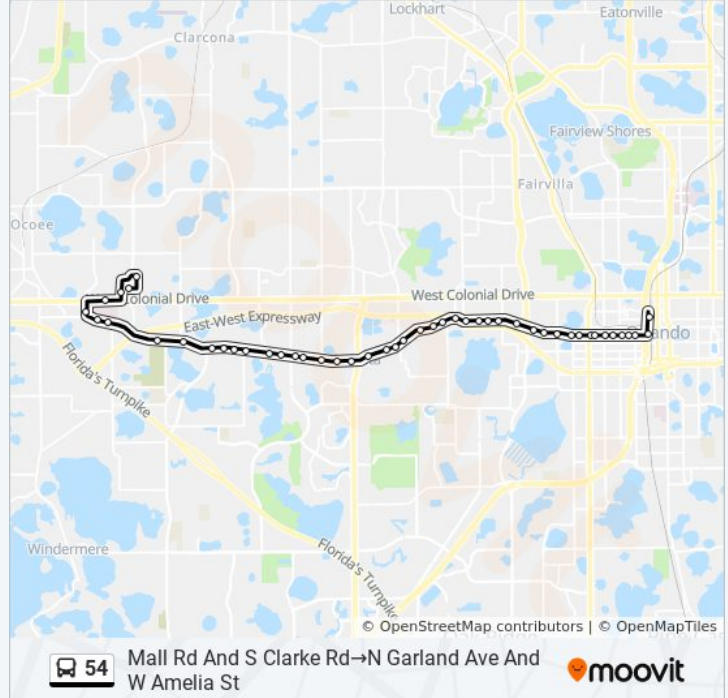

Use the Moovit App to find the closest 54 bus station near you and find out when is the next 54 bus arriving.

Direction: Mall Rd And S Clarke Rd→N Garland Ave And W Amelia St

48 stops

[VIEW LINE SCHEDULE](#)

54 bus Info

Direction: Mall Rd And S Clarke Rd→N Garland Ave And W Amelia St

Stops: 48

Trip Duration: 42 min

Line Summary:

Old Winter Garden Rd And Condor Rd
 Old Winter Garden Rd And S Hastings St
 Old Winter Garden Rd And S Mckinley Ave
 Old Winter Garden Rd And Quintard Ave
 Old Winter Garden Rd And S Pine Hills Rd
 Old Winter Garden Rd And Pearlwood St
 Old Winter Garden Rd And N Mission Rd
 Old Winter Garden Rd And Silverton St
 Old Winter Garden Rd And Kerry Dr
 Old Winter Garden Rd And Fairvilla Rd
 Old Winter Garden Rd And Lamar St
 Old Winter Garden Rd And Dobson St
 Old Winter Garden Rd And Dobson St
 Old Winter Garden Rd And Ferguson Dr
 Old Winter Garden Rd And N Cottage Hill Rd
 Old Winter Garden Rd And Buchan Rd
 W Washington St And Coburn Ave
 W Washington St And N Tampa Ave
 W Washington St And Jamil Ave
 W Washington St And N Nashville Ave
 W Washington St And N Orange Blossom Trl
 W Washington St And Benson Ave
 W Washington St And N Westmoreland Dr
 W Washington St And N Lee Ave
 W Washington St And N Parramore Ave
 W Washington St And N Terry Ave
 W Washington St And N Division Ave
 N Garland Ave And W Washington St
 N Garland Ave And W Amelia St

Direction: N Garland Ave And W Amelia St → Mall Rd And S Clarke Rd

45 stops

[VIEW LINE SCHEDULE](#)

54 bus Time Schedule

N Garland Ave And W Amelia St → Mall Rd And S Clarke Rd Route Timetable:

Sunday

Not Operational