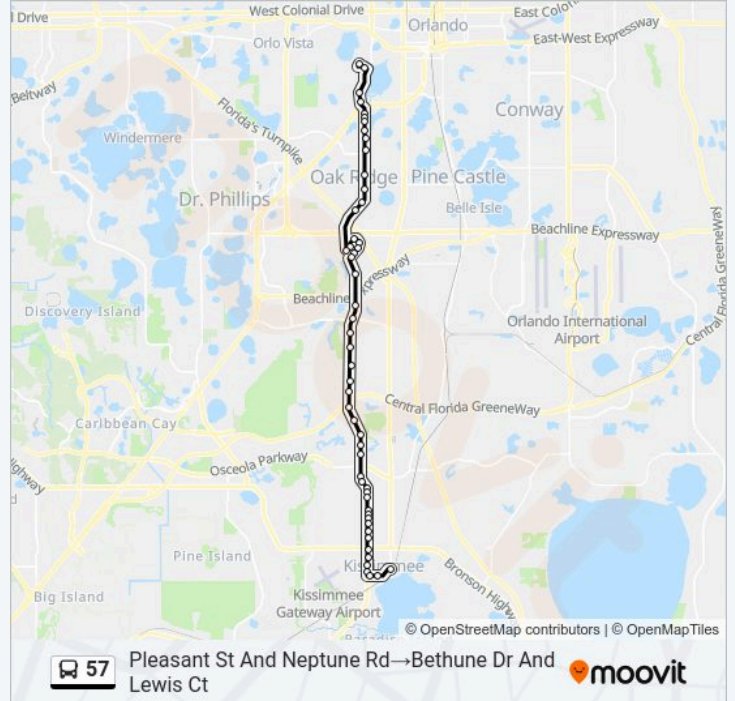

#### 57 bus Time Schedule

Pleasant St And Neptune Rd→Bethune Dr And Lewis Ct Route Timetable:

Monday	6:20 AM-8:20 PM
Tuesday	6:20 AM-8:20 PM
Wednesday	6:20 AM-8:20 PM
Thursday	6:20 AM-8:20 PM
Friday	6:20 AM-8:20 PM
Saturday	6:15 AM-8:15 PM
Sunday	Not Operational

#### 57 bus Info

**Direction:** Pleasant St And Neptune Rd→Bethune Dr And Lewis Ct

**Stops:** 52

**Trip Duration:** 60 min

**Line Summary:**

- S John Young Pky And Hunters Creek Blvd
- S John Young Pky And Zaharias Dr
- S John Young Pky And Village Center Dr
- S John Young Pky And National Parks Dr
- S John Young Pky And Substation Rd
- S John Young Pky And Deerfield Blvd
- S John Young Pky And Menta St
- S John Young Pky And Whisper Lakes Blvd
- S John Young Pky And Lazlo Ln
- S John Young Pky And Central Florida Pky
- S John Young Pky And Taft Vineland Rd
- S John Young Pky And Commerce Park Dr
- South Park Cir And S John Young Pky
- South Park Cir And S John Young Pky
- South Park Cir And S John Young Pky
- South Park Cir And S John Young Pky
- South Park Cir And S John Young Pky
- South Park Cir And S John Young Pky
- S Park Cirands John Young Pky
- S John Young Pky And Directors Row
- S John Young Pky And Presidents Dr
- S John Young Pky And W Oak Ridge Rd
- S John Young Pky And W Oak Ridge Rd
- S John Young Pky And Grand Central Pky
- S John Young Pky And Millenia Blvd
- S John Young Pky And Cathy St
- S John Young Pky And 40th St
- S John Young Pky And Vision Blvd
- S John Young Pky And 36th St
- S John Young Pky And Clear Way
- S John Young Pky And I-4 Off Ramp W
- Columbia St And S Goldwyn Ave