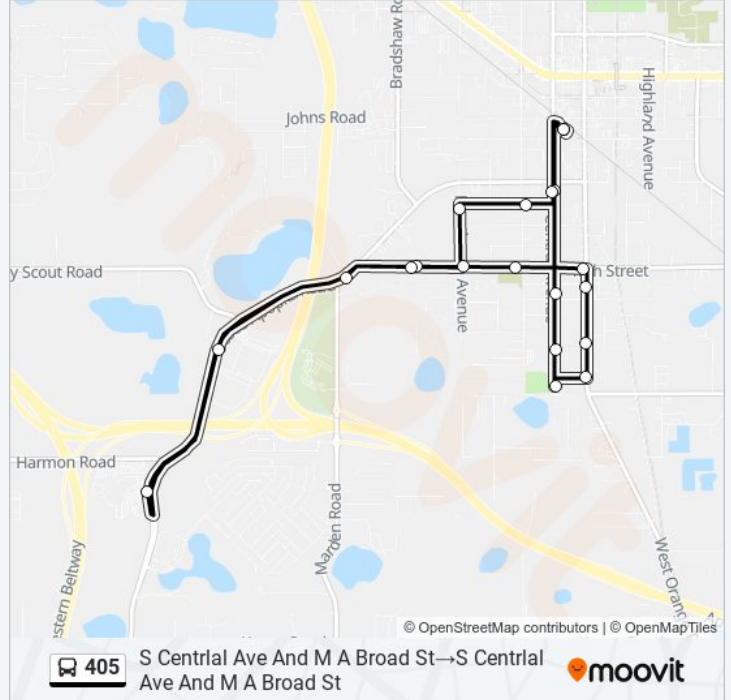

Direction: S Centrlal Ave And M A Broad St→S Centrlal Ave And M A Broad St

29 stops

[VIEW LINE SCHEDULE](#)

- S Centrlal Ave And M A Broad St
- S Park Ave And E 2nd St
- S Park Ave And E Orange St
- N Park Ave And E Oak St
- N Park Ave And Votaw Rd
- N Park Ave And Lake Mccoy Dr
- E Martin St And N Central Ave
- W Martin St And N Lake Ave
- Martin St And Well Dr
- W Martin St And N Maine Ave
- W Martin St And Vick Rd
- Vick Rd And Vicks Landing Dr
- Vick Rd And Sun Bluff Ln
- Vick Rd And Sanctuary Golf Pl
- W Welch Rd And Rocky Point Rd
- W Welch Rd And Winged Food Dr
- W Welch Rd And Falconcrest Blvd
- W Welch Rd And Honey Rd
- E Welch Rd And N Rock Springs Rd
- N Rock Springs Rd And Ashley Blvd

405 bus Info

Direction: S Centrlal Ave And M A Broad St→S Centrlal Ave And M A Broad St

Stops: 29

Trip Duration: 24 min

Line Summary:

N Rock Springs Rd And Wekiva Pines Blvd

N Park Ave And E Thrush St

N Park Ave And E Martin St

Sunday	4:50 AM - 7:50 PM
Monday	4:45 AM - 10:30 PM
Tuesday	4:45 AM - 10:30 PM
Wednesday	4:45 AM - 10:30 PM
Thursday	4:45 AM - 10:30 PM
Friday	4:45 AM - 10:30 PM
Saturday	4:45 AM - 8:35 PM

405 bus Info

Direction: S Central Ave And M A Broad St → S Central Ave And M A Broad St

Stops: 20

Trip Duration: 23 min

Line Summary:

S Central Ave And E Michael Gladden Blvd

S Central Ave And M A Broad St

405 bus time schedules and route maps are available in an offline PDF at moovitapp.com. Use the [Moovit App](#) to see live bus times, train schedule or subway schedule, and step-by-step directions for all public transit in Orlando.