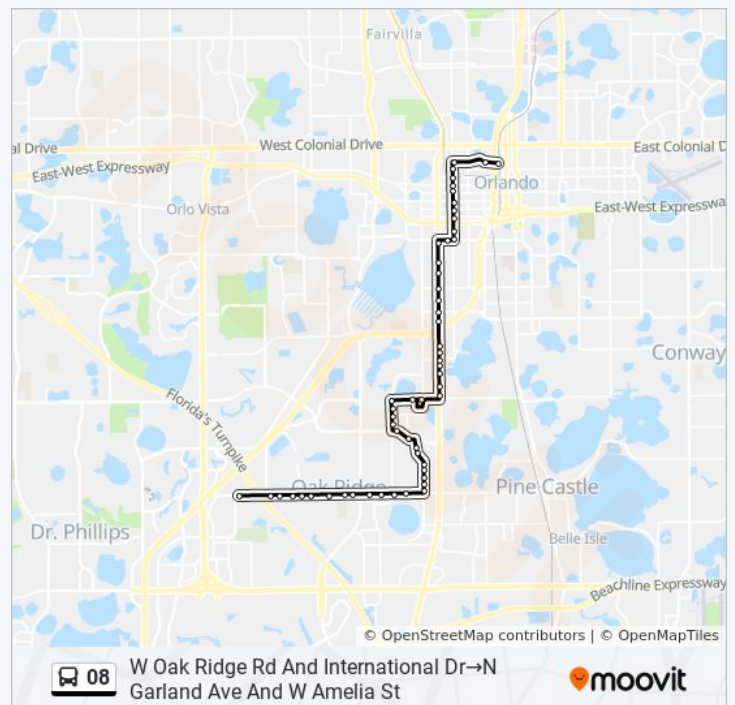

Direction: W Oak Ridge Rd And International Dr→N Garland Ave And W Amelia St

56 stops

[VIEW LINE SCHEDULE](#)

- W Oak Ridge Rd And International Dr
- W Oak Ridge Rd And Millenia Blvd
- W Oak Ridge Rd And Susie Way
- W Oak Ridge Rd And Fairlawn Dr
- W Oak Ridge Rd And Harct Ave
- W Oak Ridge Rd And Brookgreen Ave
- W Oak Ridge Rd And Bonnie Brook Blvd
- W Oak Ridge Rd And Double Eagle Dr
- W Oak Ridge Rd And Magic Way
- W Oak Ridge Rd And Oak Hill Manor Dr
- W Oak Ridge Rd And Chancellor Dr
- W Oak Ridge Rd And S Texas Ave
- W Oak Ridge Rd And S Tampa Ave
- S Rio Grande Ave And W Oak Ridge Rd
- S Rio Grande Ave And Wakulla Way
- S Rio Grande Ave And Wakulla Way
- S Rio Grande Ave And Rose Blvd
- S Rio Grande Ave And Vagabond Ln
- S Rio Grande Ave And Lake Heritage Cir
- S Rio Grande Ave And Americana Blvd
- Americana Blvd And Esplanade Park Cir
- Americana Blvd And S Texas Ave
- S Texas Ave And Huntington Green Ct
- S Texas Ave And Honour Rd
- S Texas Avenue And Buchanan Bay Circle
- S Texas Avenue And Holden Avenue
- Holden Ave And S Rio Grande Ave
- Holden Ave And S Rio Grande Ave
- S Orange Blossom Trl And Holden Ave

08 bus Time Schedule

W Oak Ridge Rd And International Dr→N Garland Ave And W Amelia St Route Timetable:

Sunday	Not Operational
Monday	4:41 AM - 4:56 AM
Tuesday	4:41 AM - 4:56 AM
Wednesday	4:41 AM - 4:56 AM
Thursday	4:41 AM - 4:56 AM
Friday	4:41 AM - 4:56 AM
Saturday	4:51 AM

08 bus Info

Direction: W Oak Ridge Rd And International Dr→N Garland Ave And W Amelia St

Stops: 56

Trip Duration: 37 min

Line Summary: