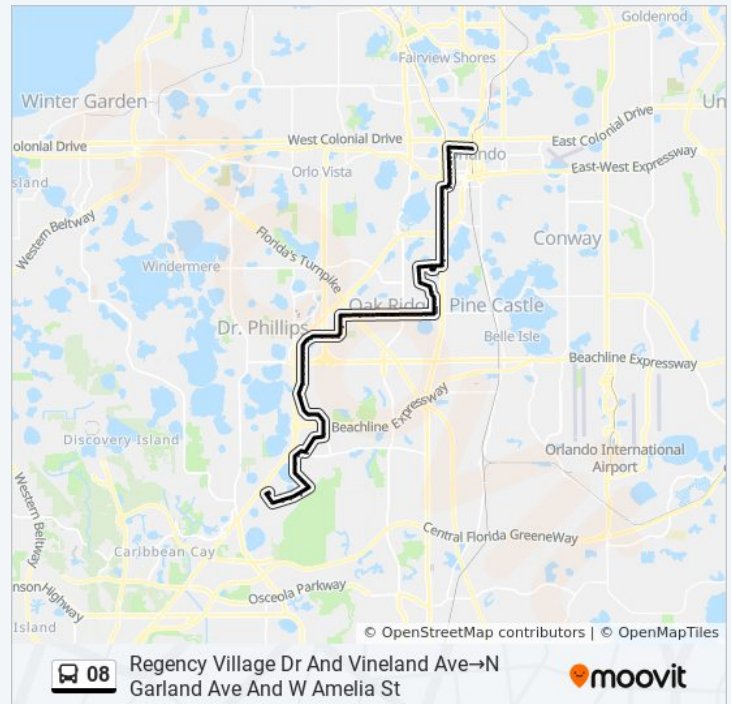

### **08 bus Time Schedule**

Regency Village Dr And Vineland Ave→N Garland Ave And W Amelia St Route Timetable:

- Regency Village Dr And Vineland Ave
- Vineland Ave & Regency Village Dr (Orlando Vineland Premium Outlets)
- Vineland Ave & Arrezzo Way (Hilton Grand Vacations)
- Vineland Ave And Arrezzo Way
- Intl Dr & Floridays Resort Dr (Floridays Resort Orlando)
- Intl Dr & Vistana Resort Terrace (Sheraton Vistana Villages)
- International Dr And Kingstown Reef Blvd
- Westwood Blvd And Tanglewood Bay Dr
- Westwood Blvd & Villa De Costa Dr (Westgate Leisure Resort)
- Westwood Blvd And Grand Banner Dr
- Westwood Blvd And Grand Banner Dr
- Westwood Blvd & Harbour Vista Dr (Marriott'S Cypress Harbour)
- Westwood Blvd And Sea Harbor Dr
- Westwood Blvd And Central Florida Pky
- Sea Harbor Dr And Central Florida Pky
- Sea Harbor Dr And Sea World Dr
- International Dr And Sea Splash Way
- Intl Dr & Hawaiian Ct (Hilton Orlando)
- Intl Dr & Hawaiian Ct (Orange County Convention Ctr N/S Concourse)
- Intl Dr & Convention Way (Hyatt Regency Orlando)
- Intl Dr & Samoan Ct (Wonderworks Orlando)
- Intl Dr & Austrian Row (Señor Frog'S)
- International Dr And Austrian Row
- Intl Dr & Jamaican Ct (Vue at 360)
- International Dr And W Sand Lake Rd
- Intl Dr & W Sand Lake Rd (Ihop / Burger King)
- International Dr And Carrier Dr
- Intl Dr & Carrier Dr (Dowdy Plaza)

**Direction:** Regency Village Dr And Vineland Ave→N Garland Ave And W Amelia St

**Stops:** 93

**Trip Duration:** 88 min

**Line Summary:**

International Dr And Carrier Dr

Intl Dr & Carrier Dr (Magical Midway)

Intl Dr & Funspot Way (Bass Pro Shops/Outdoor World)

W Oak Ridge Rd And International Dr

W Oak Ridge Rd And Millenia Blvd

W Oak Ridge Rd And Susie Way

W Oak Ridge Rd And Fairlawn Dr

W Oak Ridge Rd And Harct Ave