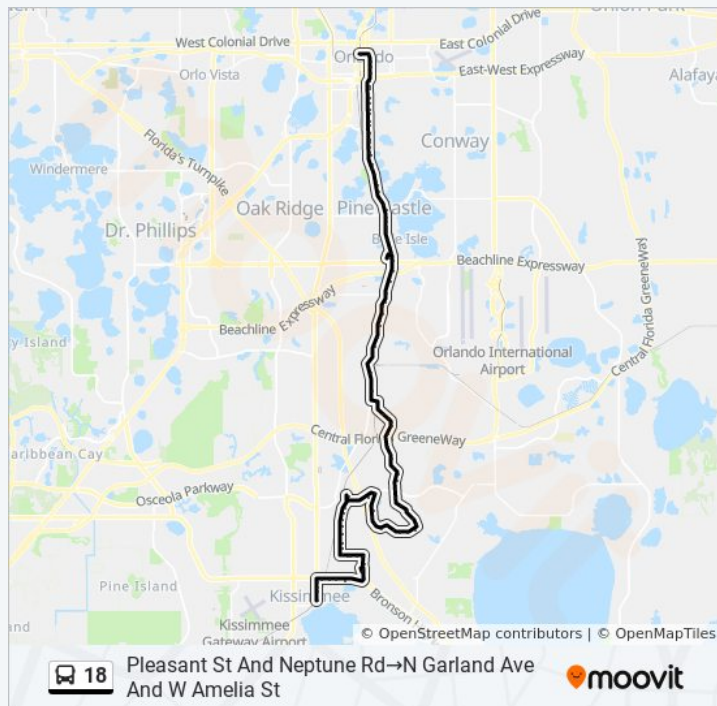

Florida Pky And Hidalgo Ave

Florida Pky And Corena Ct

Buenaventura Blvd And Bridle Ct

Buenaventura Blvd And Wagon Cir

Buenaventura Blvd And Florida Pky

Direction: Pleasant St And Neptune Rd→N Garland Ave And W Amelia St

Stops: 107

Trip Duration: 96 min

Line Summary:

Buenaventura Blvd And Buttonwood Dr

Buenaventura Blvd And Lakepointe Cir

Buenaventura Blvd And E Osceola Pky

Landstar Blvd And Peach Blossom Dr

Landstar Blvd And Miskey Dr