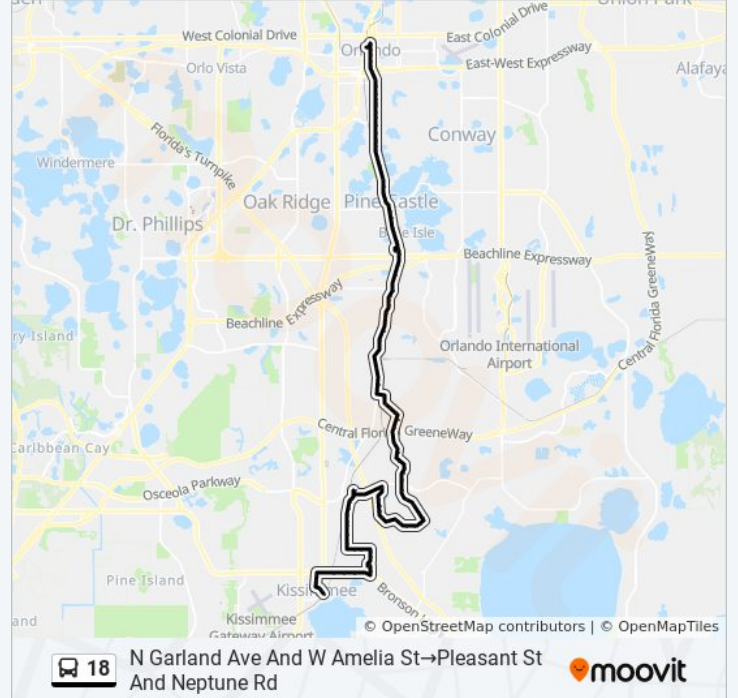

S Orange Ave And Jennie Jewel Dr
S Orange Ave And Oakwater Cir
S Orange Ave And Kelsey St
S Orange Ave And Gatlin Ave
S Orange Ave And Prescott Dr
S Orange Ave And Stratemeyer Dr
S Orange Ave And W Mary Jess Rd
S Orange Ave And Larue Ave
S Orange Ave And Gem St
S Orange Ave And Fairln Ave
S Orange Ave And E Wallace St
S Orange Ave And E Pierce Ave
S Orange Ave And E Buchanon Ave
S Orange Ave And E Lancaster Rd
S Orange Ave And Glenrose Rd
S Orange Ave And Perkins Rd
S Orange Ave And Office Ct
Office Ct And Sand Lake Sunrail
S Orange Avenue And Office Court
S Orange Ave And E Sand Lake Rd
S Orange Ave And Parkline Blvd
S Orange Ave And Pine Ave
S Orange Ave And E Landst Rd
S Orange Ave And Pine St
S Orange Ave And 1st St
S Orange Ave And 4th St
S Orange Ave And E 7th St
S Orange Ave And Taft Vineland Rd
S Orange Ave And Mid Florida Dr
S Orange Ave And Wetherbee Rd
S Orange Ave And Zell Dr
S Orange Ave And W Wetherbee Rd
Meadow Woods Sunrail Station And Landstar