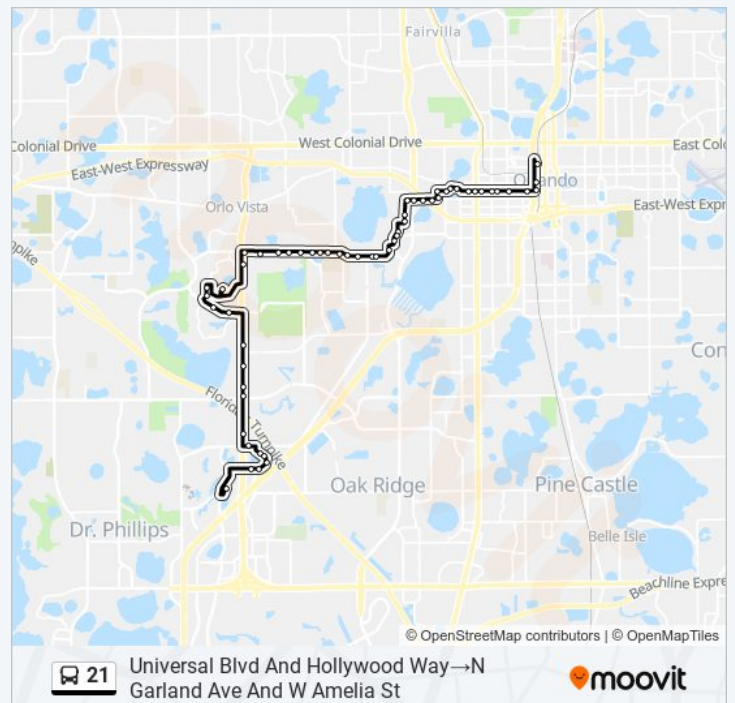

Direction: Universal Blvd And Hollywood Way→N Garland Ave And W Amelia St

56 stops

[VIEW LINE SCHEDULE](#)

- Universal Blvd And Hollywood Way
- Major Blvd & Caravan Ct (Holiday Inn & Suites / Clarion Inn & Suites)
- Major Blvd And Caravan Ct
- Major Boulevard And Caravan Court
- Major Boulevard And Vineland Road
- Major Blvd And Vineland Rd
- Vineland Rd And Windhover Dr
- S Kirkman Rd And Windhover Dr
- S Kirkman Rd And Conroy Rd
- S Kirkman Rd And Pine Shadows Pky
- S Kirkman Rd And Pne Shadows Pky
- S Kirkman Rd And L B Mcleod Rd
- Metrowest Blvd And Wilshire Dr
- Metrowest Blvd And Metro Park Cir
- Metrocenter Blvd And Metrowest Blvd
- Metrocenter Blvd And Valencia Community College Dr
- Receiving Rd And Valencia Community College Dr
- S Kirkman Rd And Valencia Community College Dr
- Raleigh St And S Kirkman Rd
- Raleigh St And Frazier Ave
- Raleigh St And Poppy Ave
- Raleigh St And Deerock Dr
- Raleigh St And Lescot Ln
- Raleigh St And Kozart St
- Raleigh St And Willie Mays Pky
- Raleigh St And Campanella Ave

21 bus Time Schedule

Universal Blvd And Hollywood Way→N Garland Ave And W Amelia St Route Timetable:

Sunday	4:45 AM
Monday	5:18 AM
Tuesday	5:18 AM
Wednesday	5:18 AM
Thursday	5:18 AM
Friday	5:18 AM
Saturday	Not Operational

21 bus Info

Direction: Universal Blvd And Hollywood Way→N Garland Ave And W Amelia St

Stops: 56

Trip Duration: 47 min

Line Summary: