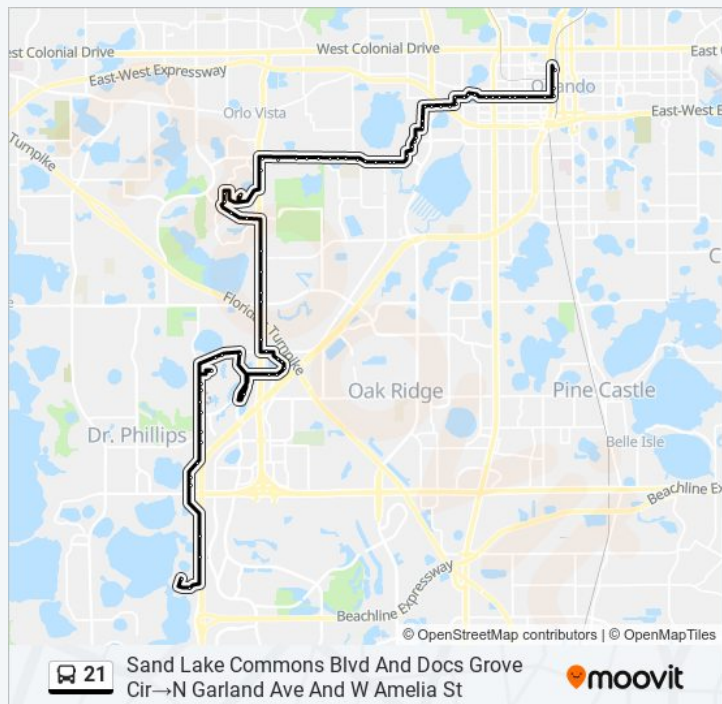

Receiving Rd And Valencia Community College Dr

S Kirkman Rd And Valencia Community College Dr

Raleigh St And S Kirkman Rd

Raleigh St And Frazier Ave

Raleigh St And Poppy Ave

Raleigh St And Deerock Dr

Direction: Sand Lake Commons Blvd And Docs Grove Cir→N Garland Ave And W Amelia St

Stops: 73

Trip Duration: 75 min

Line Summary:

Raleigh St And Lescot Ln

Raleigh St And Kozart St

Raleigh St And Willie Mays Pky

Raleigh St And Campanella Ave

Columbia St And S Ivey Ln