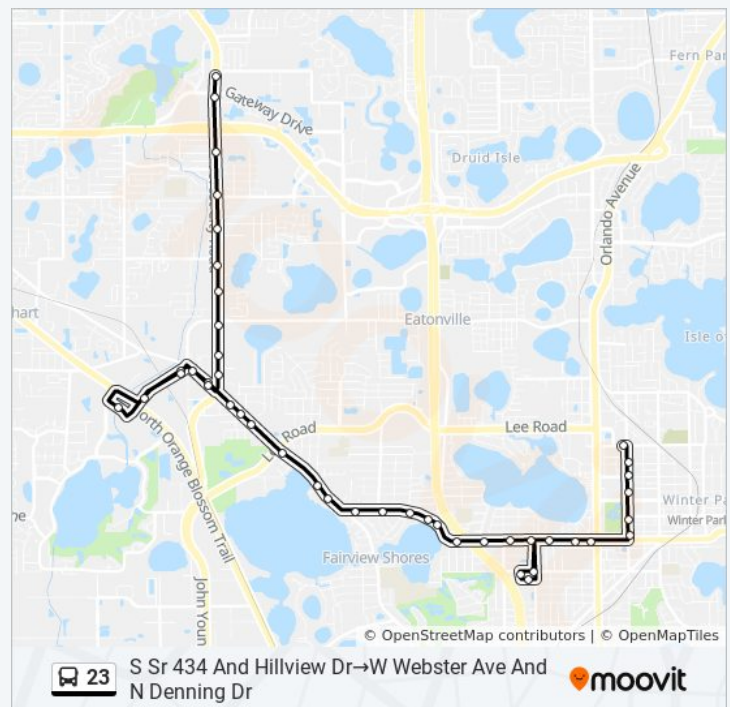

S Sr 434 And Hillview Dr→W Webster Ave And N Denning Dr Route Timetable:

Sunday	Not Operational
Monday	Not Operational
Tuesday	Not Operational
Wednesday	Not Operational
Thursday	Not Operational
Friday	Not Operational
Saturday	7:50 AM - 6:55 PM

23 bus Info

Direction: S Sr 434 And Hillview Dr→W Webster Ave And N Denning Dr

Stops: 44

Trip Duration: 42 min

Line Summary:

W Fairbanks Ave And Cambridge Blvd

W Fairbanks Ave And Formosa Ave

W Fairbanks Ave And Clay St