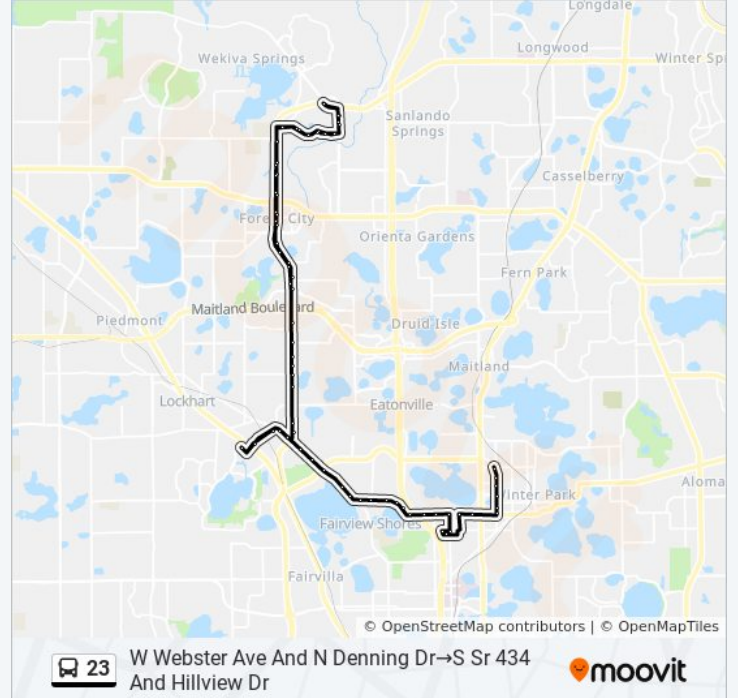

W Fairbanks Ave And Granada Dr

W Fairbanks Ave And S Wymore Rd

W Fairbanks Ave And Conrad Ct

W Fairbanks Ave And Eli St

W Fairbanks Ave And Adanson St

W Fairbanks Ave And Fairview Ave

Edgewater Dr And Ellis Dr

Edgewater Dr And Wentrop Ln

Edgewater Dr And Lee Rd

Edgewater Dr And Satel Dr

Edgewater Dr And 2nd St

Edgewater Dr And Neal Dr

All American Blvd And Carder Rd

All American Blvd And N Orange Blossom Trl

Rosewood Way And Cinderlane Pky

All American Blvd And N Orange Blossom Trl

All American Blvd And Carder Rd

Edgewater Dr And Fayette St

Edgewater Dr And Forest City Rd

Forest City Rd And Weston Ln

Forest City Rd And Villa Dr

Forest City Rd And John Paul Dr

Forest City Rd And Riverside Park Rd

Forest City Rd And Juergensen Dr

Forest City Rd And Falkner Rd

Forest City Rd And Pembroke Dr

Forest City Rd And Maitland Crossing Way

S Sr 434 And Gateway Dr

S Sr 434 And Hillview Dr

S Sr 434 And Trlwood Dr

S Sr 434 And Sunshine Ln

S Sr 434 And Orange Ave

N Sr 434 And Orange Ave