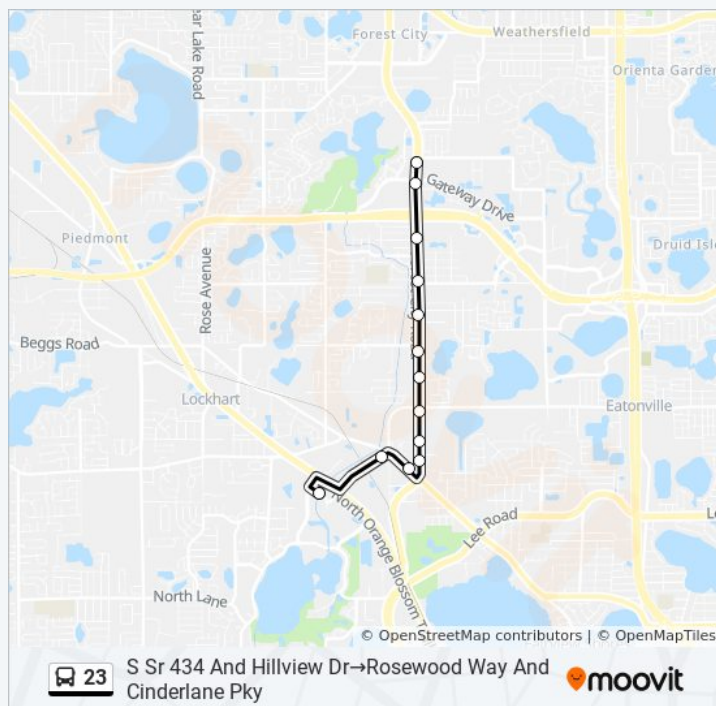

Direction: S Sr 434 And Hillview Dr→New York Ave And Welbourne Ave

Stops: 40

Trip Duration: 40 min

Line Summary:

W Fairbanks Ave And Shoreview Ave

W Fairbanks Ave And Brdview Ave

S New York Ave And W New England Ave

Edgewater Dr And Neal Dr

All American Blvd And Carder Rd

Rosewood Way And Cinderlane Pky

23 bus Time Schedule

S Sr 434 And Hillview Dr→Rosewood Way And Cinderlane Pky Route Timetable:

Sunday	Not Operational
Monday	7:50 PM - 8:50 PM
Tuesday	7:50 PM - 8:50 PM
Wednesday	7:50 PM - 8:50 PM
Thursday	7:50 PM - 8:50 PM
Friday	7:50 PM - 8:50 PM
Saturday	7:50 PM

23 bus Info

Direction: S Sr 434 And Hillview Dr→Rosewood Way And Cinderlane Pky

Stops: 13

Trip Duration: 10 min

Line Summary:

Direction: S Sr 434 And Hillview Dr→W Webster

23 bus Time Schedule

Ave And N Denning Dr