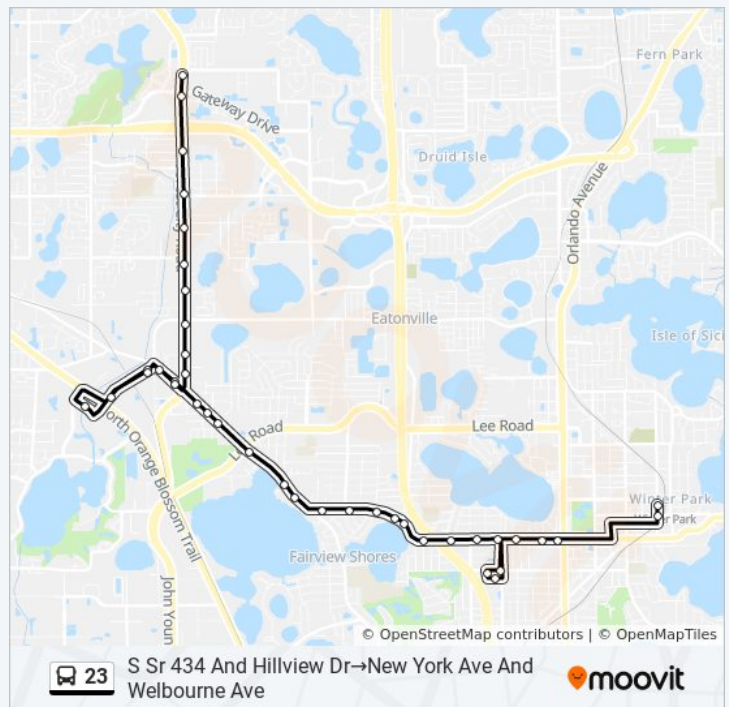

W Fairbanks Ave And Eli St

W Fairbanks Ave And Conrad Ct

W Fairbanks Ave And S Wymore Rd

W Fairbanks Ave And Overspin Dr

W Fairbanks Ave And Cambridge Blvd

W Fairbanks Ave And Formosa Ave

W Fairbanks Ave And Clay St

Michigan Ave And Clay St

Ohio St And Minnesota Ave

Minnesota Ave And Clay St

W Fairbanks Ave And Harold Ave

Thursday 6:55 AM - 7:05 PM

Friday 6:55 AM - 7:05 PM

Saturday Not Operational

23 bus Info

Direction: S Sr 434 And Hillview Dr→New York Ave And Welbourne Ave

Stops: 40

Trip Duration: 40 min

Line Summary:

W Fairbanks Ave And Shoreview Ave

W Fairbanks Ave And Brdview Ave

S New York Ave And W New England Ave