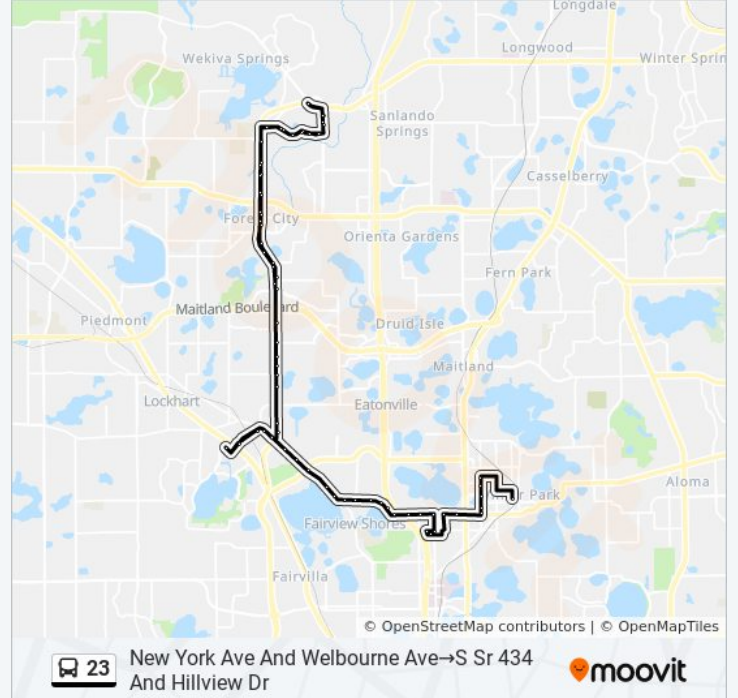

23 bus Info

Direction: New York Ave And Welbourne Ave→S Sr 434 And Hillview Dr

Stops: 77

Trip Duration: 74 min

Line Summary:

W Fairbanks Ave And Adanson St

W Fairbanks Ave And Fairview Ave

Edgewater Dr And Ellis Dr

S Sr 434 And Trlwood Dr

S Sr 434 And Sunshine Ln

S Sr 434 And Orange Ave

N Sr 434 And Orange Ave

N Sr 434 And W Sr 436

N Sr 434 And San Sebastian Prado

N Sr 434 And Rio A La Mano Dr

N Sr 434 And Richbee Dr