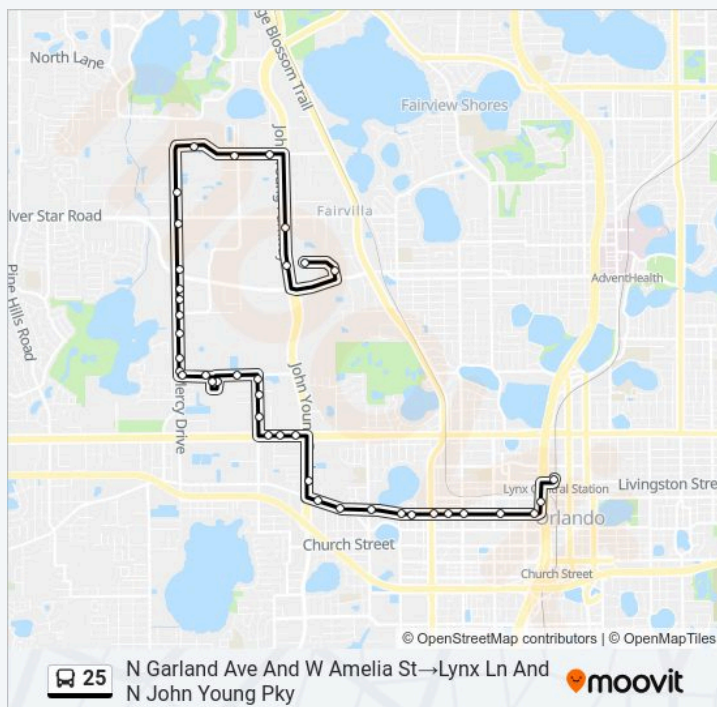

W D Judge Dr And Ferguson Dr

W D Judge Dr And Ferguson Dr

W D Judge Dr And Mercy Dr

Wd Judge Dr And Mercy Dr

Mercy Dr And W D Judge Dr

Mercy Dr And Colony Way

Mercy Dr And Sampson Dr

Mercy Dr And W New Hampshire St

Mercy Dr And W New Hampshire St

Mercy Dr And W Princeton St

Mercy Dr And W Princeton St

Mercy Dr And Silver Star Rd

Mercy Dr And Seaboard Rd

Shader Rd And Center Loop

Shader Rd And Seneca Club Loop

Shader Rd And Heatherington Rd

N John Young Pky And Silver Star Rd

N John Young Pkwy And W Princeton St

### 25 bus Info

**Direction:** N Garland Ave And W Amelia St→Lynx Ln And N John Young Pky

**Stops:** 40

**Trip Duration:** 40 min

**Line Summary:**

N Texas Ave And W Princeton St

Lynx Ln And N John Young Pky