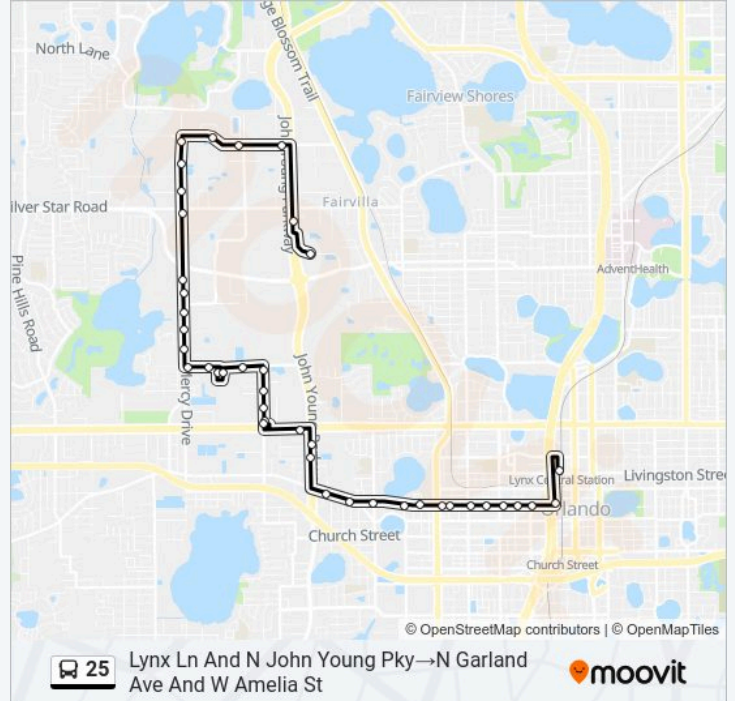

**25 bus Info**

**Direction:** Lynx Ln And N John Young Pky→N Garland Ave And W Amelia St

**Stops:** 41

**Trip Duration:** 39 min

**Line Summary:**

Ferguson Dr And W D Judge Dr

Ferguson Dr And Kipling Dr

Ferguson Dr And Meadow Lake Ln

W Washington St And N Lee Ave

W Washington St And N Parramore Ave

W Washington St And N Terry Ave

W Washington St And N Division Ave

N Garland Ave And W Washington St

N Garland Ave And W Amelia St

**Direction: N Garland Ave And W Amelia St→Lynx Ln And N John Young Pky**

40 stops

[VIEW LINE SCHEDULE](#)

N Garland Ave And W Amelia St

N Hughey Ave And W Robinson St

W Washington St And Beggs Ave

W Washington St And N Parramore Ave

W Washington St And N Westmoreland Dr

W Washington St And Benson Ave