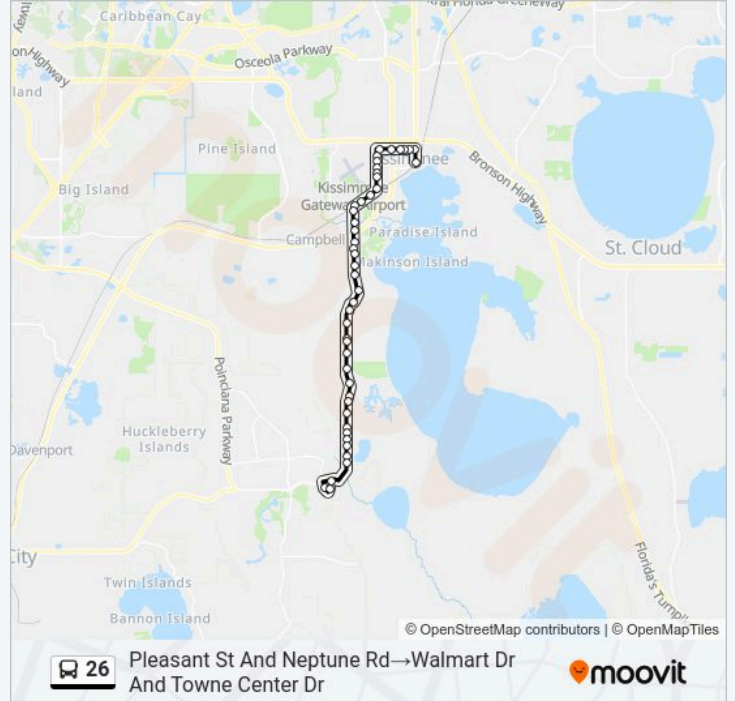

26 bus Info

Direction: Pleasant St And Neptune Rd→Walmart Dr And Towne Center Dr

Stops: 45

Trip Duration: 43 min

Line Summary:

- Pleasant Hill Rd And Fern Dr
- Pleasant Hill Rd And Forest Dr
- Pleasant Hill Rd And Blossom St
- Pleasant Hill Rd And Suzette Dr
- Pleasant Hill Rd And Interior St
- Pleasant Hill Rd And Harbor Rd
- Pleasant Hill Rd And Pineridge Cir
- Pleasant Hill Rd And Brighton Lakes Blvd
- Pleasant Hill Rd And Oak Pointe Blvd
- Pleasant Hill Rd And Fountainbleu Blvd
- Pleasant Hill Rd And Stewart Blvd
- Pleasant Hill Rd And Twilight Trl
- Pleasant Hill Rd And Interior St
- Pleasant Hill Rd And Bellalago Dr
- Pleasant Hill Rd And Bellalago Dr
- Pleasant Hill Rd And Isles Of Bellalago Dr
- Pleasant Hill Rd And Village Shoppes Dr
- Pleasant Hill Rd And Beau Chene Dr
- Pleasant Hill Rd And Hawkin Dr
- Pleasant Hill Rd And Spinning Reel Ln
- Pleasant Hill Rd And Interior St
- Pleasant Hill Rd And Sun Cove Dr
- Pleasant Hill Rd And S Poinciana Blvd
- Cypress Pky And Interior St
- S Doverplum Rd And Country Club Rd
- Walmart Dr And Towne Center Dr

Direction: Walmart Dr And Towne Center Dr→Pleasant St And Neptune Rd

43 stops

[VIEW LINE SCHEDULE](#)

- Walmart Dr And Towne Center Dr
- Cypress Pky And Interior St

26 bus Time Schedule

Walmart Dr And Towne Center Dr→Pleasant St And Neptune Rd Route Timetable: