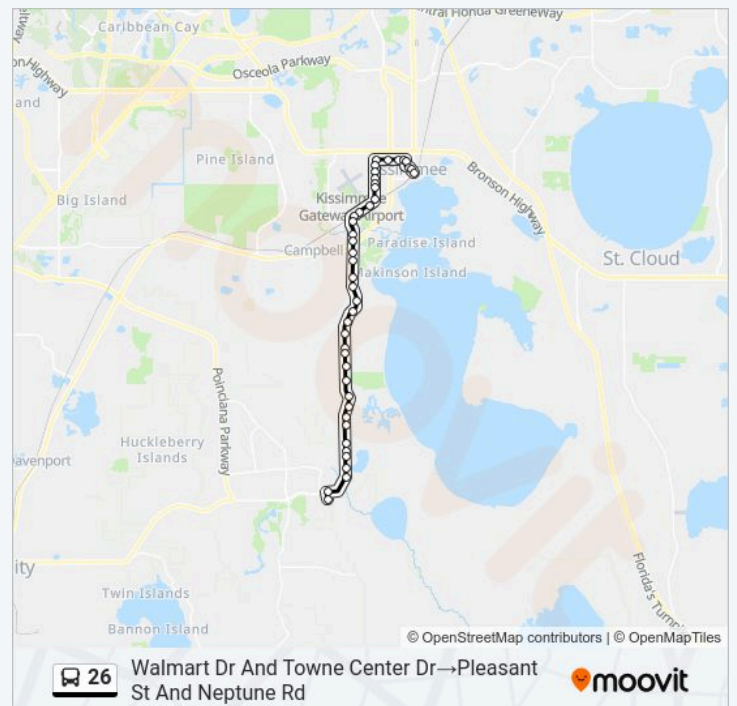

Direction: Pleasant St And Neptune Rd→Walmart Dr And Towne Center Dr

45 stops

[VIEW LINE SCHEDULE](#)

- Pleasant St And Neptune Rd
- W Oak St And Robinson Ave
- W Oak St And N Central Ave
- W Oak St And Oak Commons Blvd
- W Oak St And N Rose Ave
- W Oak St And N John Young Pky
- W Oak St And N Forrest Ave
- N Thacker Ave And Boca Palms Cir
- N Thacker Ave And Martin Luther King Blvd
- N Thacker Ave And Verona St
- S Thacker Ave And Patrick St
- S Thacker Ave And Bruce St
- S Thacker Ave And W Martin St
- Clay St And Pershing St
- Clay St And Davis St
- Clay St And S Hoagland Blvd
- Pleasant Hill Rd And Old Tampa Hwy
- Pleasant Hill Rd And Marsh Rd
- Pleasant Hill Rd And Northgate Dr

N Thacker Ave And Martin Luther King Blvd

Thursday	5:10 AM-9:10 PM
Friday	5:10 AM-9:10 PM
Saturday	6:10 AM-9:10 PM
Sunday	6:10 AM-9:10 PM

26 bus Info

Direction: Walmart Dr And Towne Center Dr→Pleasant St And Neptune Rd

Stops: 43

Trip Duration: 36 min

Line Summary:

N Thacker Ave And Boca Palms Cir

W Oak St And N Thacker Ave

W Oak St And N John Young Pky

W Oak St And N Rose Ave

W Oak St And Oak Commons Blvd