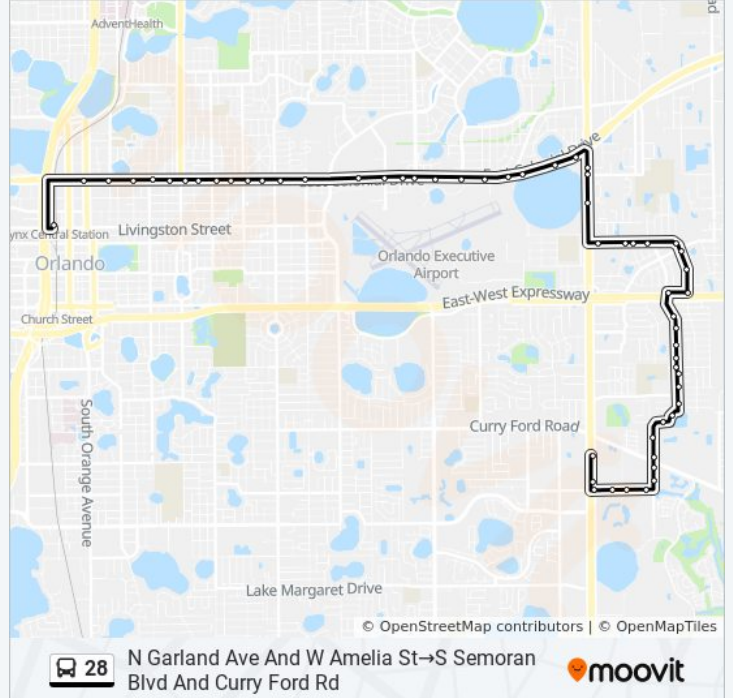

N Garland Ave And W Amelia St→S Semoran Blvd And Curry Ford Rd

Get The App

The 28 bus line (N Garland Ave And W Amelia St→S Semoran Blvd And Curry Ford Rd) has 3 routes. For regular weekdays, their operation hours are:
 (1) N Garland Ave And W Amelia St→S Semoran Blvd And Curry Ford Rd: 4:15 AM - 11:45 PM
 (2) N Semoran Blvd And Santa Rosa Dr→S Semoran Blvd And Curry Ford Rd: 5:05 AM
 (3) S Semoran Blvd And Curry Ford Rd→N Garland Ave And W Amelia St: 4:55 AM - 10:35 PM
 Use the Moovit App to find the closest 28 bus station near you and find out when is the next 28 bus arriving.

Direction: N Garland Ave And W Amelia St→S Semoran Blvd And Curry Ford Rd
 57 stops
[VIEW LINE SCHEDULE](#)

28 bus Time Schedule
 N Garland Ave And W Amelia St→S Semoran Blvd And Curry Ford Rd Route Timetable:

28 bus Info
Direction: N Garland Ave And W Amelia St→S Semoran Blvd And Curry Ford Rd
Stops: 57
Trip Duration: 38 min
Line Summary:

E Colonial Dr And Humphries Ave
E Colonial Dr And Jamajo Blvd
E Colonial Dr And Old Cheney Hwy
E Colonial Dr And Old Cheney Hwy
E Colonial Dr And Santa Rosa Dr
E Colonial Dr And N Semoran Blvd
N Semoran Blvd And Santa Rosa Dr
N Semoran Blvd And Oleander Dr
N Semoran Blvd And Hewett Dr
Dahlia Dr And S Semoran Blvd
Dahlia Dr And Willow Dr
Dahlia Dr And Croton Dr
Dahlia Dr And S Linden Dr
S Alder Dr And N Alder Dr
S Alder Dr And Yucatan Dr
S Alder Dr And Sage Dr
S Alder Dr And Bamboo Dr
Bamboo Dr And S Oxalis Dr
S Oxalis Ave And Appian Way
S Oxalis Ave And Mackenzie St
S Oxalis Ave And Lyons St
S Oxalis Ave And Shenandoah Way
S Oxalis Ave And Kearce St
S Oxalis Ave And Lido Ct
S Oxalis Ave And Inca St
S Oxalis Ave And Gelwood Ave
S Oxalis Ave And Mary Lynn Ct
S Oxalis Ave And Mary Lynn Ct
S Oxalis Ave And Columbian Dr
S Oxalis Ave And Curry Ford Rd
Raper Dairy Rd And Mausser Dr
Raper Dairy Rd And Folkstone Ln
E Grant St And Raper Dairy Rd