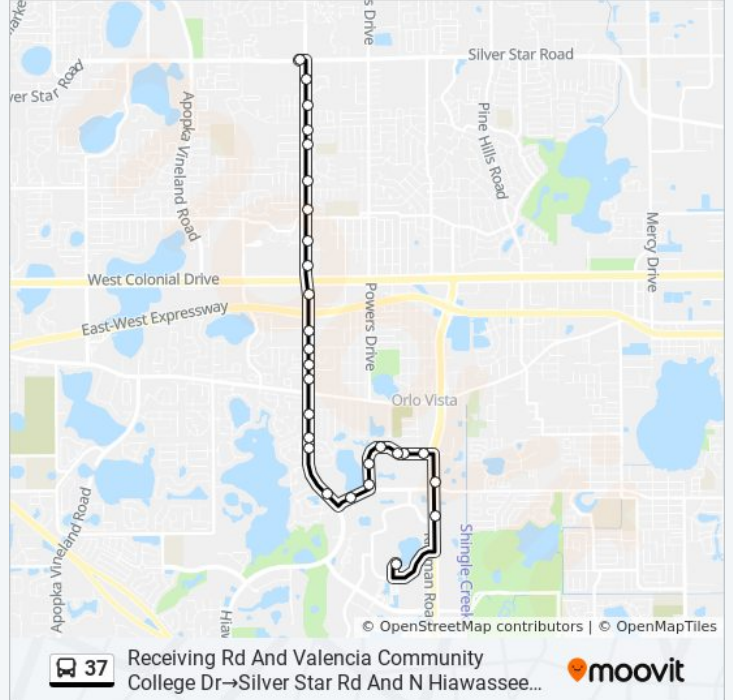

Sunday	Not Operational
Monday	5:30 AM
Tuesday	5:30 AM
Wednesday	5:30 AM
Thursday	5:30 AM
Friday	5:30 AM
Saturday	Not Operational

37 bus Info

Direction: Receiving Rd And Valencia Community College Dr→Silver Star Rd And N Hiwassee Rd

Stops: 28

Trip Duration: 23 min

Line Summary:

- N Hiwassee Rd And John Alden Way
- N Hiwassee Rd And Blanche Ct
- N Hiwassee Rd And Henrich Dr
- N Hiwassee Rd And Hennepin Blvd
- N Hiwassee Rd And Ambassador Dr
- N Hiwassee Rd And Anoka Dr
- N Hiwassee Rd And Almena St
- Silver Star Rd And N Hiwassee Rd