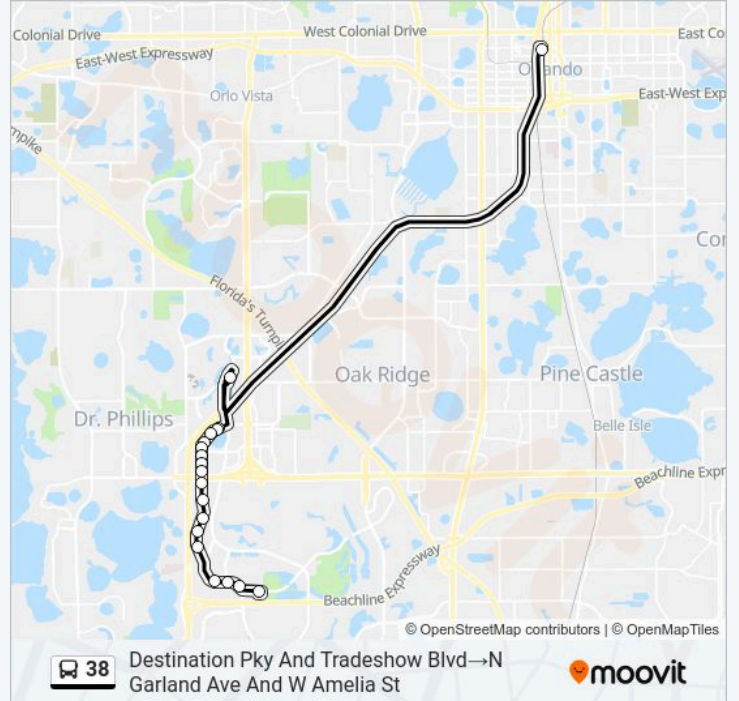

38 bus Info

Direction: Destination Pky And Tradeshow Blvd → N Garland Ave And W Amelia St

Stops: 19

Trip Duration: 38 min

Line Summary:

Universal Blvd And Hollywood Way

N Garland Ave And W Amelia St

Direction: N Garland Ave And W Amelia St→Destination Pky And Tradeshow Blvd

22 stops

[VIEW LINE SCHEDULE](#)

N Garland Ave And W Amelia St

Universal Blvd And Hollywood Way

International Dr And Visitors Cir

International Dr And Visitors Cir

Intl Dr & Carrier Dr (Rosen Inn)

International Dr And Carrier Dr