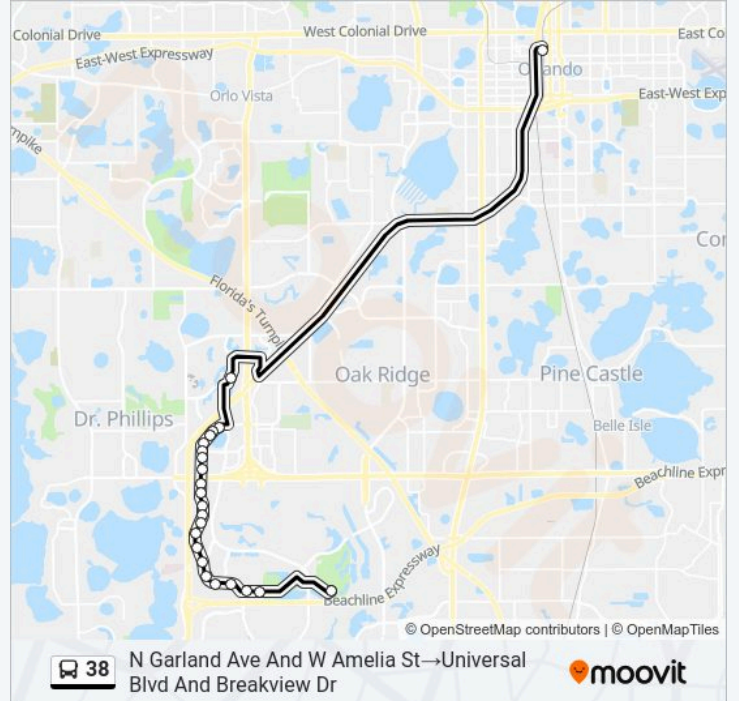

Use the Moovit App to find the closest 38 bus station near you and find out when is the next 38 bus arriving.

Direction: N Garland Ave And W Amelia St→Universal Blvd And Breakview Dr

23 stops

[VIEW LINE SCHEDULE](#)

38 bus Info

Direction: N Garland Ave And W Amelia St→Universal Blvd And Breakview Dr

Stops: 23

Trip Duration: 44 min

Line Summary:

Intl Dr & Convention Way (Orange County Convention Ctr West Concourse)

Intl Dr & Hawaiian Ct (Rosen Centre Hotel)

Destination Pky And International Dr

Destination Pky And Tradeshow Blvd

Universal Blvd And Breakview Dr

Direction: Universal Blvd And Breakview Dr → N Garland Ave And W Amelia St

20 stops

[VIEW LINE SCHEDULE](#)