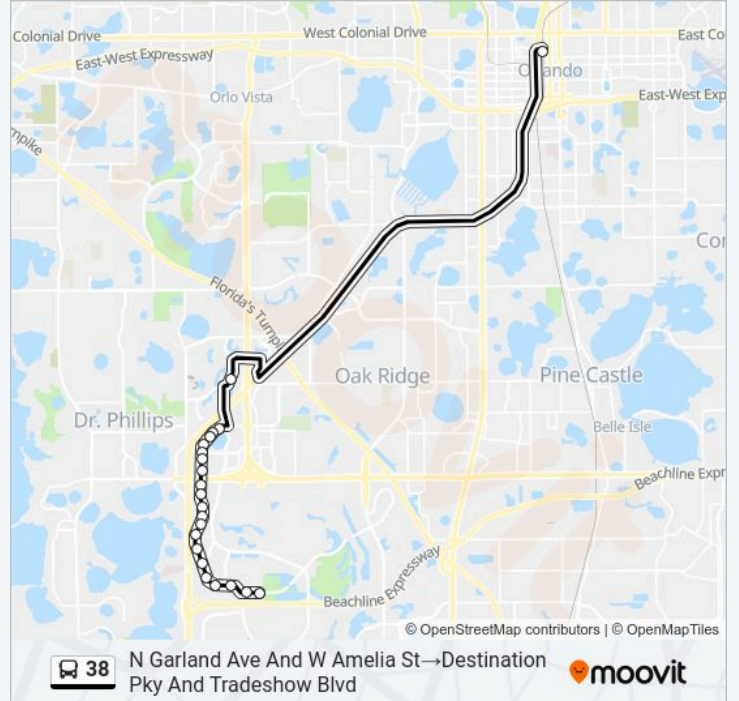

Intl Dr & Convention Way (Orange County
Convention Ctr West Concourse)

Intl Dr & Hawaiian Ct (Rosen Centre Hotel)

Destination Pky And International Dr

Destination Pky And Tradeshow Blvd

38 bus time schedules and route maps are available in an offline PDF at moovitapp.com. Use the Moovit App to see live bus times, train schedule or subway schedule, and step-by-step directions for all public transit in Orlando.

© 2024 Moovit - All Rights Reserved