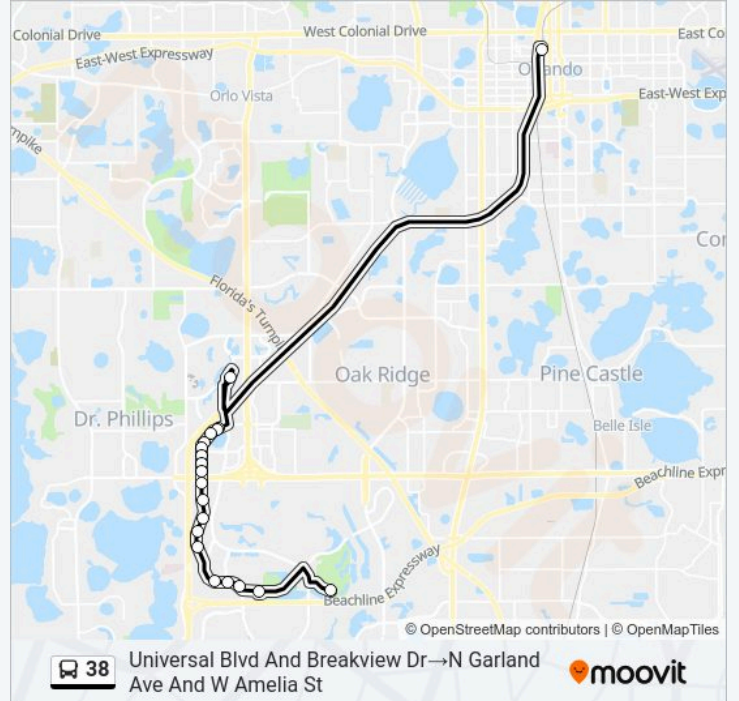

38 bus Info

Direction: Universal Blvd And Breakview Dr → N Garland Ave And W Amelia St

Stops: 20

Trip Duration: 49 min

Line Summary:

International Dr And Universal Blvd

Universal Blvd And Hollywood Way

N Garland Ave And W Amelia St

Direction: Destination Pky And Tradeshow Blvd → N Garland Ave And W Amelia St

19 stops

[VIEW LINE SCHEDULE](#)

Destination Pky And Tradeshow Blvd

Intl Dr & Hawaiian Ct (Hilton Orlando)

Intl Dr & Hawaiian Ct (Orange County Convention Ctr N/S Concourse)