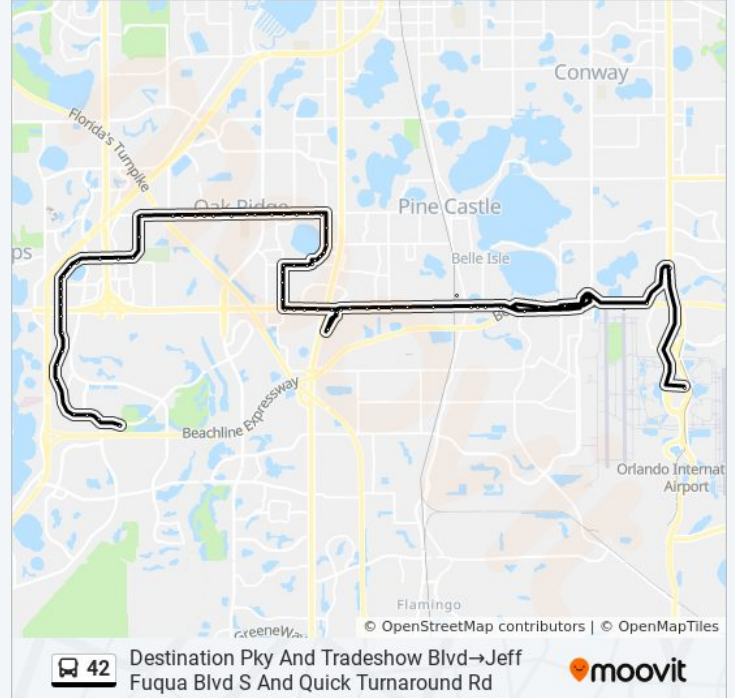

International Dr And American Way

International Dr And Grand National Dr

International Dr And Municipal Dr

Intl Dr & Funspot Way (Bass Pro Shops/Outdoor World)

W Oak Ridge Rd And International Dr

W Oak Ridge Rd And Millenia Blvd

W Oak Ridge Rd And Susie Way

W Oak Ridge Rd And Fairlawn Dr

W Oak Ridge Rd And Harct Ave

W Oak Ridge Rd And Brookgreen Ave

W Oak Ridge Rd And Bonnie Brook Blvd

W Oak Ridge Rd And Double Eagle Dr

W Oak Ridge Rd And Magic Way

W Oak Ridge Rd And Oak Hill Manor Dr

W Oak Ridge Rd And Chancellor Dr

W Oak Ridge Rd And S Texas Ave

W Oak Ridge Rd And S Tampa Ave

W Oak Ridge Rd And S Rio Grande Ave

S Rio Grande Ave And Doss Ave

Lake Ellenor Dr And W Lancaster Rd

Lake Ellenor Dr And Orlando Central Pky

Lake Ellenor Dr And Diplomacy Row

Lake Ellenor Dr And Dividend Dr

Dividend Dr And Premier Row

Premier Row And Dividend Dr

Premier Row And Currency Dr

Premier Row And Chancellor Dr

Chancellor Dr And Directors Row

Chancellor Dr And Viscount Row

Chancellor Dr And Titan Row

W Sand Lake Rd And Chancellor Dr

W Sand Lake Rd And Currency Dr