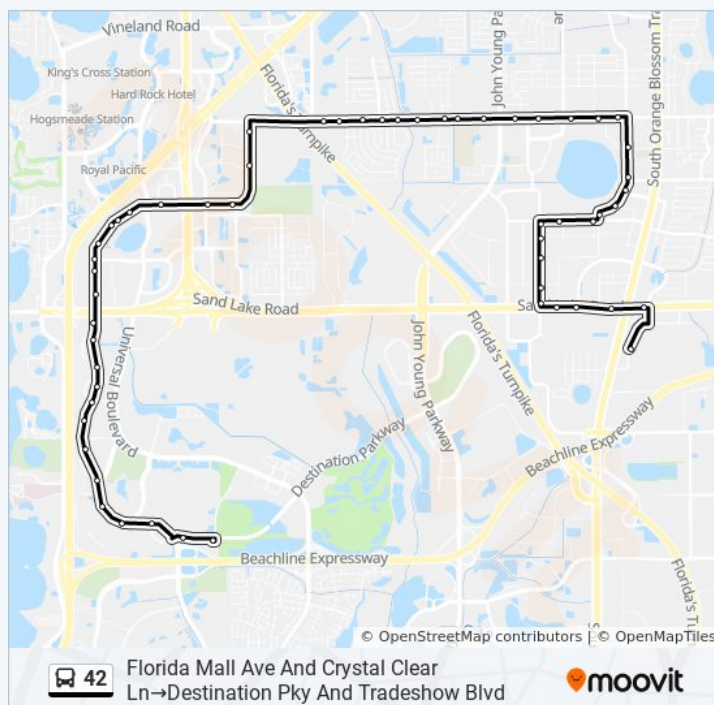

W Oak Ridge Rd And Brookgreen Ave

W Oak Ridge Rd And Harct Ave

W Oak Ridge Rd And Fairlawn Dr

W Oak Ridge Rd And Ridge Club Loop

W Oak Ridge Rd And Millenia Blvd

International Dr And W Oak Ridge Rd

5200 Intl Dr & Fun Spot Way (Outlet Marketplace)

International Dr And Municipal Dr

International Dr And Grand National Dr

International Dr And American Way

International Dr And Visitors Cir

International Dr And Visitors Cir

Intl Dr & Carrier Dr (Rosen Inn)

42 bus Info

Direction: Florida Mall Ave And Crystal Clear Ln→Destination Pky And Tradeshow Blvd

Stops: 56

Trip Duration: 40 min

Line Summary:

International Dr And Carrier Dr

International Dr And Carrier Dr

Intl Dr & Carrier Dr (Titanic - the Artifact Exhibit)