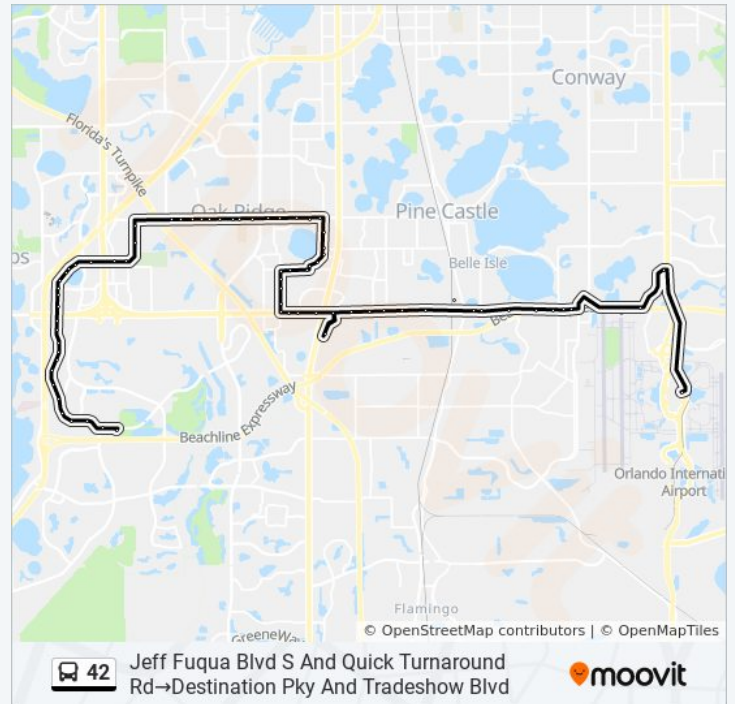

W Oak Ridge Rd And Casa Del Rey Cir

W Oak Ridge Rd And Singing Creek Ln

Trip Duration: 75 min
Line Summary:

W Oak Ridge Rd And Brookgreen Ave
W Oak Ridge Rd And Harct Ave
W Oak Ridge Rd And Fairlawn Dr
W Oak Ridge Rd And Ridge Club Loop
W Oak Ridge Rd And Millenia Blvd
International Dr And W Oak Ridge Rd
5200 Intl Dr & Fun Spot Way (Outlet Marketplace)
International Dr And Municipal Dr
International Dr And Grand National Dr
International Dr And American Way
International Dr And Visitors Cir
International Dr And Visitors Cir
Intl Dr & Carrier Dr (Rosen Inn)
International Dr And Carrier Dr
International Dr And Carrier Dr
Intl Dr & Carrier Dr (Titanic - the Artifact Exhibit)
International Drive And W Sand Lake Road
International Dr And W Sand Lake Rd
International Dr And Jamaican Ct
Intl Dr & Riley Park Way (Brickhouse Tavern)
International Dr And Austrian Ct
International Dr And Austrian Ct
Intl Dr & Austrian Row (Embassy Suites)
Intl Dr & Samoan Ct (Rosen Inn at Pointe Orlando)
Intl Dr & Pointe Plaza Ave (Rosen Plaza Hotel)
International Dr And Exhibit Dr
Intl Dr & Convention Way (Orange County Convention Ctr West Concourse)
Intl Dr & Hawaiian Ct (Rosen Centre Hotel)
Destination Pky And International Dr
Destination Pky And Tradeshow Blvd