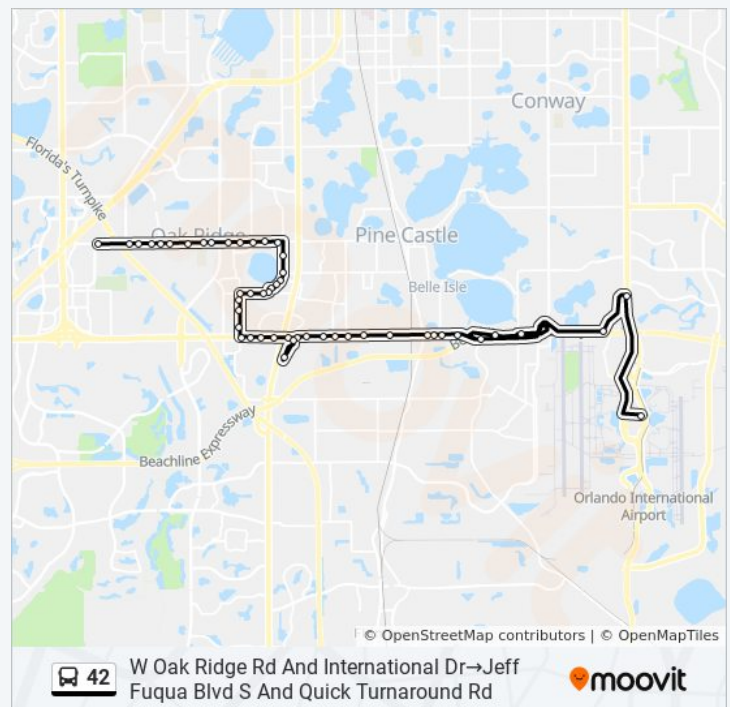

Dr→Jeff Fuqua Blvd S And Quick Turnaround Rd

51 stops

[VIEW LINE SCHEDULE](#)

- W Oak Ridge Rd And International Dr
- W Oak Ridge Rd And Millenia Blvd
- W Oak Ridge Rd And Susie Way
- W Oak Ridge Rd And Fairlawn Dr
- W Oak Ridge Rd And Harct Ave
- W Oak Ridge Rd And Brookgreen Ave
- W Oak Ridge Rd And Bonnie Brook Blvd
- W Oak Ridge Rd And Double Eagle Dr
- W Oak Ridge Rd And Magic Way
- W Oak Ridge Rd And Oak Hill Manor Dr
- W Oak Ridge Rd And Chancellor Dr
- W Oak Ridge Rd And S Texas Ave
- W Oak Ridge Rd And S Tampa Ave
- W Oak Ridge Rd And S Rio Grande Ave
- S Rio Grande Ave And Doss Ave
- Lake Ellenor Dr And W Lancaster Rd
- Lake Ellenor Dr And Orlando Central Pky
- Lake Ellenor Dr And Diplomacy Row
- Lake Ellenor Dr And Dividend Dr
- Dividend Dr And Premier Row
- Premier Row And Dividend Dr
- Premier Row And Currency Dr
- Premier Row And Chancellor Dr
- Chancellor Dr And Directors Row
- Chancellor Dr And Viscount Row
- Chancellor Dr And Titan Row
- W Sand Lake Rd And Chancellor Dr
- W Sand Lake Rd And Currency Dr
- W Sand Lake Rd And Southland Blvd
- W Sand Lake Rd And Lilwill Ave

W Oak Ridge Rd And International Dr→Jeff Fuqua Blvd S And Quick Turnaround Rd Route Timetable:

Sunday	Not Operational
Monday	4:25 AM - 4:55 AM
Tuesday	4:25 AM - 4:55 AM
Wednesday	4:25 AM - 4:55 AM
Thursday	4:25 AM - 4:55 AM
Friday	4:25 AM - 4:55 AM
Saturday	4:35 AM - 5:05 AM

42 bus Info

Direction: W Oak Ridge Rd And International Dr→Jeff Fuqua Blvd S And Quick Turnaround Rd

Stops: 51

Trip Duration: 49 min

Line Summary:

W Sand Lake Rd And Summer Day Ln

Summer Day Ln And Crystal Clear Ln