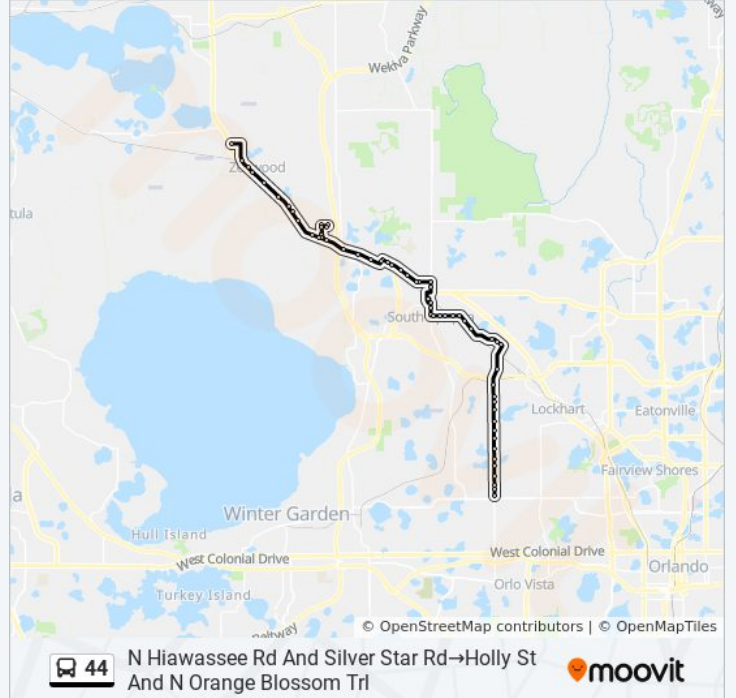

44 bus Info

Direction: N Hiawassee Rd And Silver Star Rd→Holly St And N Orange Blossom Trl

Stops: 63

Trip Duration: 60 min

Line Summary:

N Hiwassee Rd And Oakmore Ln
N Hiwassee Rd And Wakiva Hs
S Apopka Voulevard And N Hiwassee Rd
S Apopka Blvd And Wexham Blvd
S Apopka Blvd And Chatham Cir
S Apopka Blvd And Woodstock Dr
S Apopka Blvd And Whispering Winds Ct
E 13th St And S Apopka Blvd
E 13th St And S Christiana Ave
E 13th St And Georgia Ave
E 13th St And S Highland Ave
E 13th St And Old Apopka Rd
Clarcona Rd And E 12th St
S Park Ave And E 10th St
S Park Ave And E 8th St
S Centrlal Ave And M A Broad St
S Park Ave And E 2nd St
S Park Ave And E Orange St
E Orange St And N Park Ave
W Orange St And N Washington Ave
W Orange St And N Hawthorne Ave
Old Dixie Hwy And N Bradshaw Rd
Old Dixie Hwy And Vick Rd
Old Dixie Hwy And Citrus Ave
Old Dixie Hwy And Errol Pl Cir
Old Dixie Hwy And Errol Pky
Errol Pky And Old Dixie Hwy
W Orange Blossom Trl And Opal Ct
W Orange Blossom Trl And Shepard Ave
W Orange Blossom Trl And Plymouth Sorrento Rd
W Orange Blossom Trl And Fudge Rd
Hermit Smith Rd And Fudge Rd

Hermit Smith Rd And Dew Berry Ave

Hermit Smith Rd And Janet St

Janet St And Janet Ave

Harry St And Janet Ave

Harry St And Hermit Smith Rd

Hermit Smith Rd And Dew Berry Ave

Hermit Smith Rd And Fudge Rd

W Orange Blossom Trl And Neal Sibert Dr