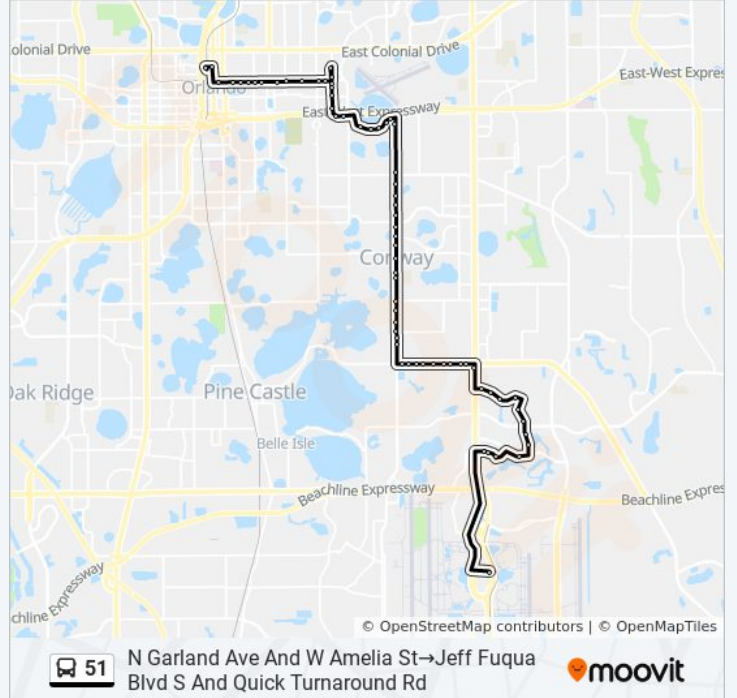

E Robinson St And N Hyer Ave

E Robinson St And Shine Ave

E Robinson St And Celia Ln

E Robinson St And N Hampton Ave

E Robinson St And N Bumby Ave

E Robinson St And N Graham Ave

N Primrose Dr And E Livingston St

N Primrose Dr And E Amelia St

N Primrose Dr And E Robinson St

N Primrose Dr And E Jefferson St

N Primrose Dr And E Washington St

**51 bus Time Schedule**

N Garland Ave And W Amelia St→Jeff Fuqua Blvd S And Quick Turnaround Rd Route Timetable:

Sunday	5:15 AM - 7:15 PM
Monday	5:15 AM - 9:15 PM
Tuesday	5:15 AM - 9:15 PM
Wednesday	5:15 AM - 9:15 PM
Thursday	5:15 AM - 9:15 PM
Friday	5:15 AM - 9:15 PM
Saturday	5:20 AM - 9:15 PM

**51 bus Info**

**Direction:** N Garland Ave And W Amelia St→Jeff Fuqua Blvd S And Quick Turnaround Rd

**Stops:** 63

**Trip Duration:** 49 min

**Line Summary:**

N Primrose Dr And E Central Blvd  
S Primrose Dr And E Jackson Stree  
E Anderson St And S Primrose Dr  
E Anderson Street And Sunrise Drive  
Conway Rd And Rockledge Rd  
Conway Rd And Corbett Pl  
Conway Rd And Derbyshire Ln  
Conway Rd And Lancashire Ln  
Conway Rd And Lancashire Ln  
S Conway Rd And E Michigan St  
Conway Rd And E Michigan St  
Conway Rd And Ashford Blvd  
Conway Rd And Lake Tennessee Dr  
Conway Rd And Roy St  
Conway Rd And Anderson Rd  
Conway Rd And Marilyn Ave  
Conway Rd And Gatlin Ave  
Conway Rd And Old Dominion Rd  
Conway Rd And Gilpin Way  
Conway Rd And Simmons Rd  
Conway Rd And St Marys Ln  
Conway Rd And Trasure Oaks Ln  
Hoffner Ave And Conway Rd  
Hoffner Ave And Kingfish St  
Hoffner Ave And Kingfish St  
Hoffner Ave And Kingfish St  
Hoffner Ave And Mauna Loa Ln  
Hoffner Ave And Mauna Loa Ln  
Hoffner Ave And Tinkham Ave  
Hoffner Ave And Turnbull Dr  
Hoffner Ave And Turnbull Dr  
S Semoran Blvd And Hoffner Ave  
Bent Pine Dr And S Semoran Blvd