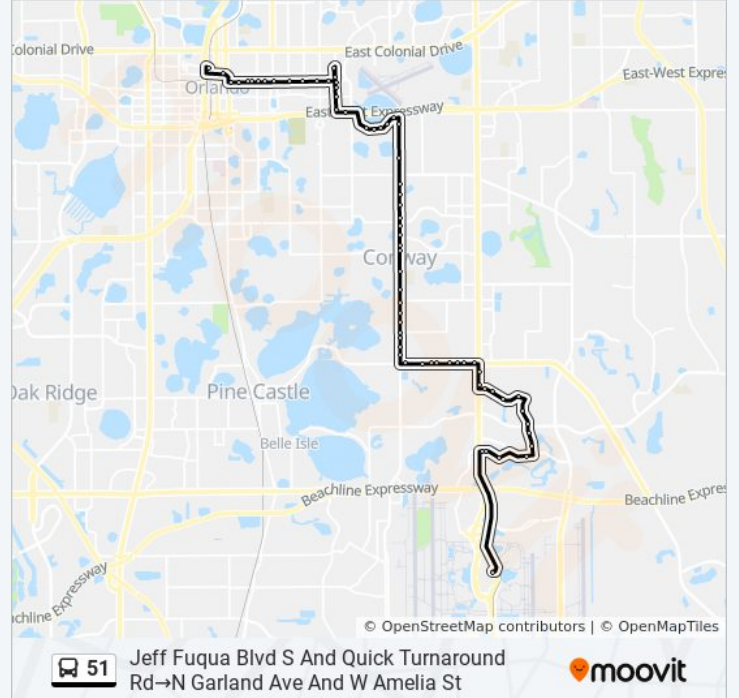

N Primrose Dr And E Robinson St

N Primrose Dr And E Livingston St

N Primrose Dr And E Amelia St

N Primrose Dr And E Robinson St

E Robinson St And N Graham Ave

E Robinson St And N Glenwood Ave

E Robinson St And N Hampton Ave

E Robinson St And Celia Ln

E Robinson St And N Mills Ave

E Robinson St And N Hyer Ave

E Robinson St And N Summerlin Ave

E Robinson St And N Eola Dr

E Robinson St And Hillman Ave

E Robinson St And Broadway Ave

E Robinson St And N Rosalind Ave

E Livingston St And N Magnolia Ave

N Garland Ave And W Amelia St

**Direction: N Garland Ave And W Amelia St→Jeff Fuqua Blvd S And Quick Turnaround Rd**

63 stops

[VIEW LINE SCHEDULE](#)